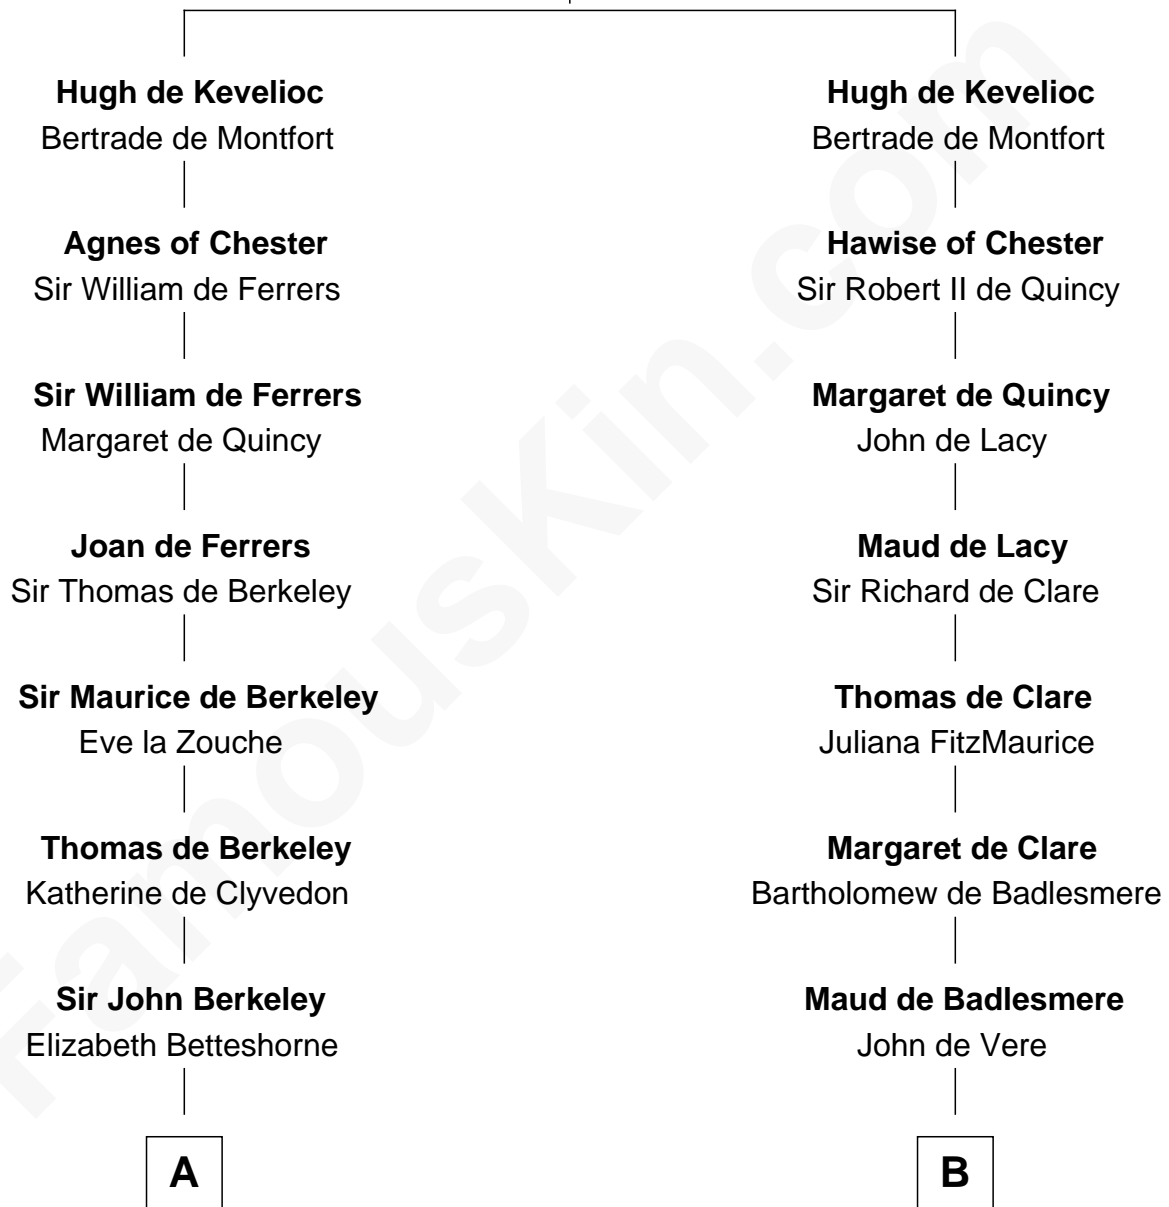

FamousKin.com

Relationship Chart of

Fitzhugh Lee

40th Governor of Virginia

20th cousin 1 time removed of

Samuel Howard

Boston Tea Party Participant

Sir Ranulf de Gernons

Maud of Gloucester

C

Ann Thompson

George Mason

George Mason

Anne Eilbeck

Gen. John Mason

Anne Maria Murray