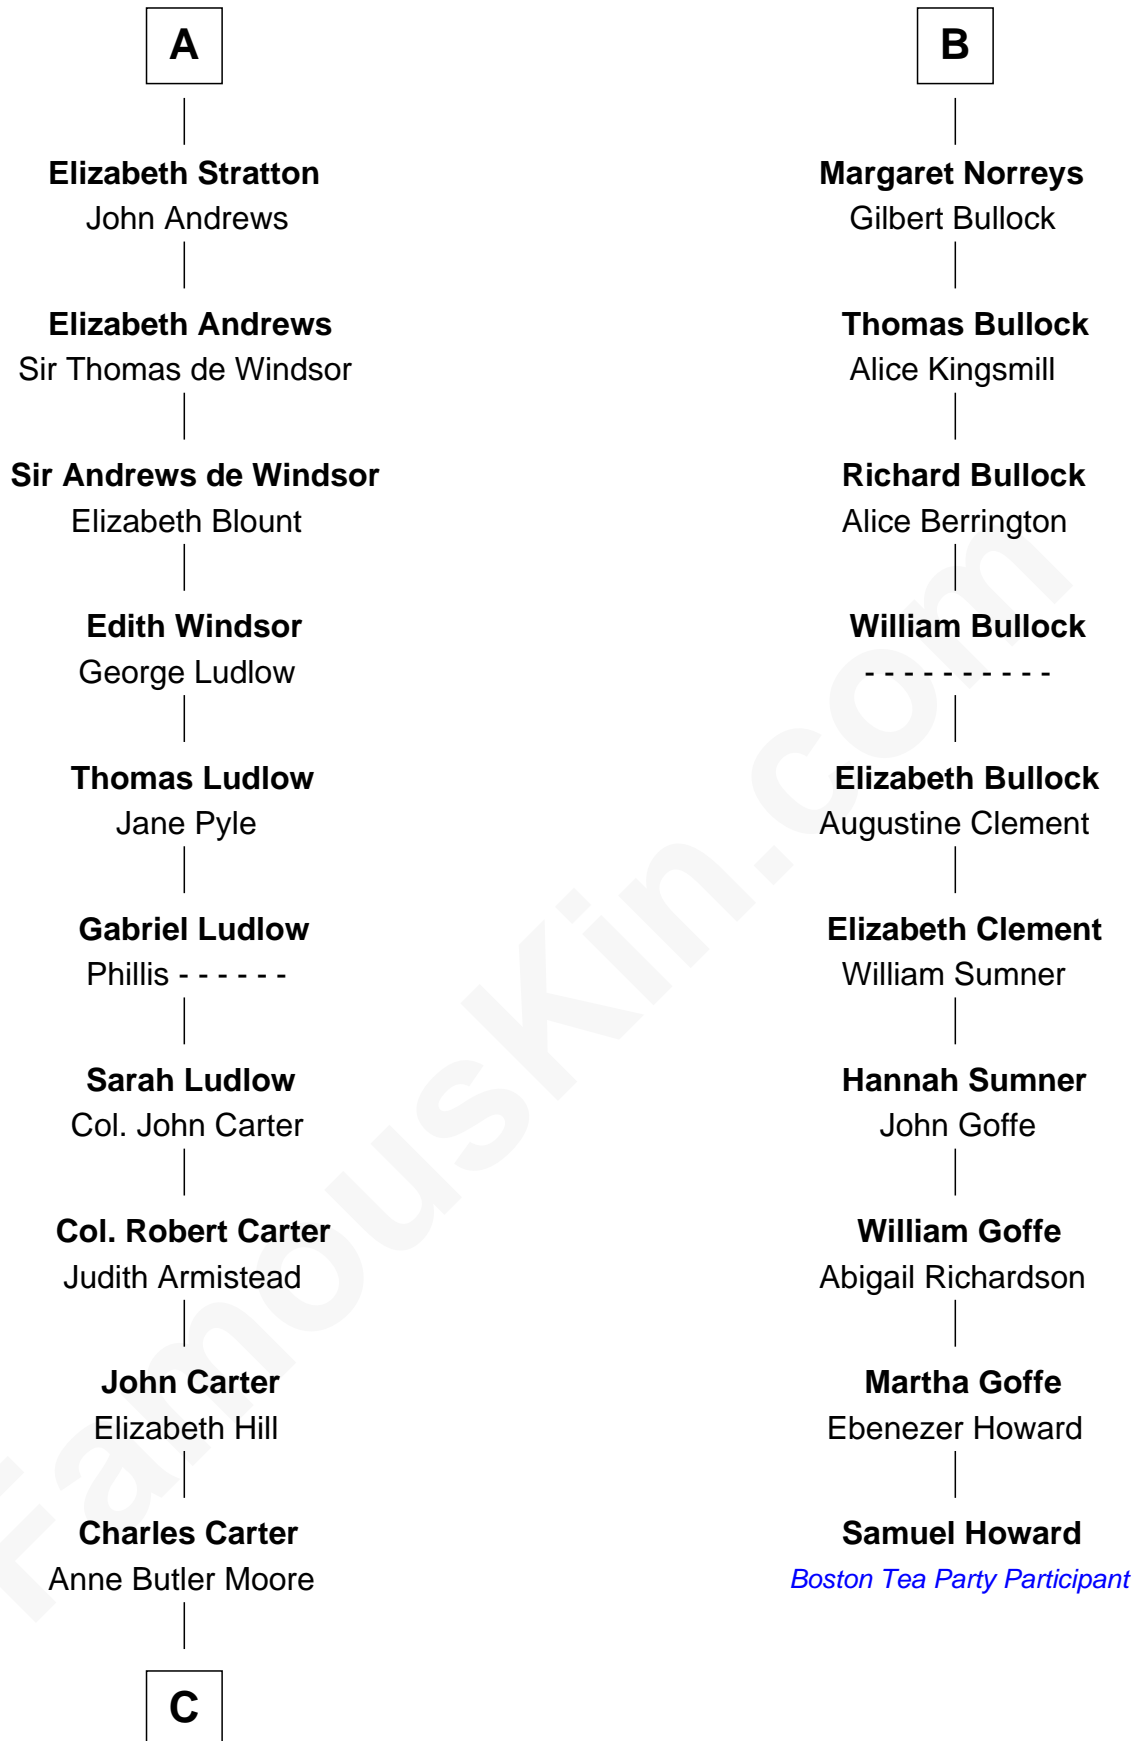

FamousKin.com

Relationship Chart of

Fitzhugh Lee

40th Governor of Virginia

16th cousin 3 times removed of

Samuel Howard

Boston Tea Party Participant

Hugh de Vere
Hawise de Quincy

C

—
Anne Hill Carter
Maj. Gen. Henry Lee

—
Sydney Smith Lee
Anna Maria Mason

—
Fitzhugh Lee
40th Governor of Virginia

FamousKin.com