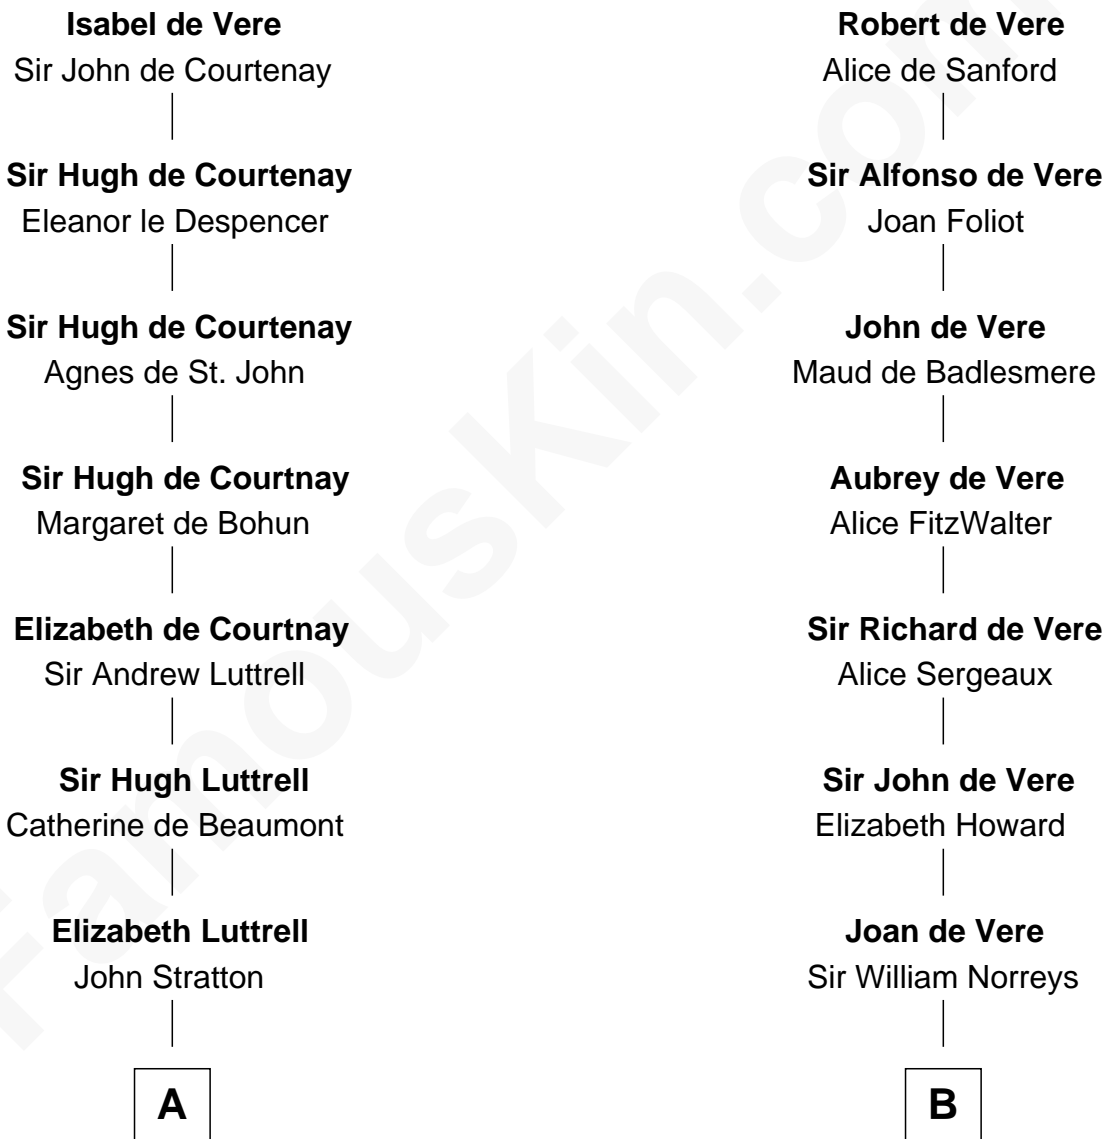

FamousKin.com

Relationship Chart of

Fitzhugh Lee

40th Governor of Virginia

16th cousin 3 times removed of

Samuel Howard

Boston Tea Party Participant

Hugh de Vere
Hawise de Quincy

C

—
Anne Hill Carter
Maj. Gen. Henry Lee

—
Sydney Smith Lee
Anna Maria Mason

—
Fitzhugh Lee
40th Governor of Virginia

FamousKin.com