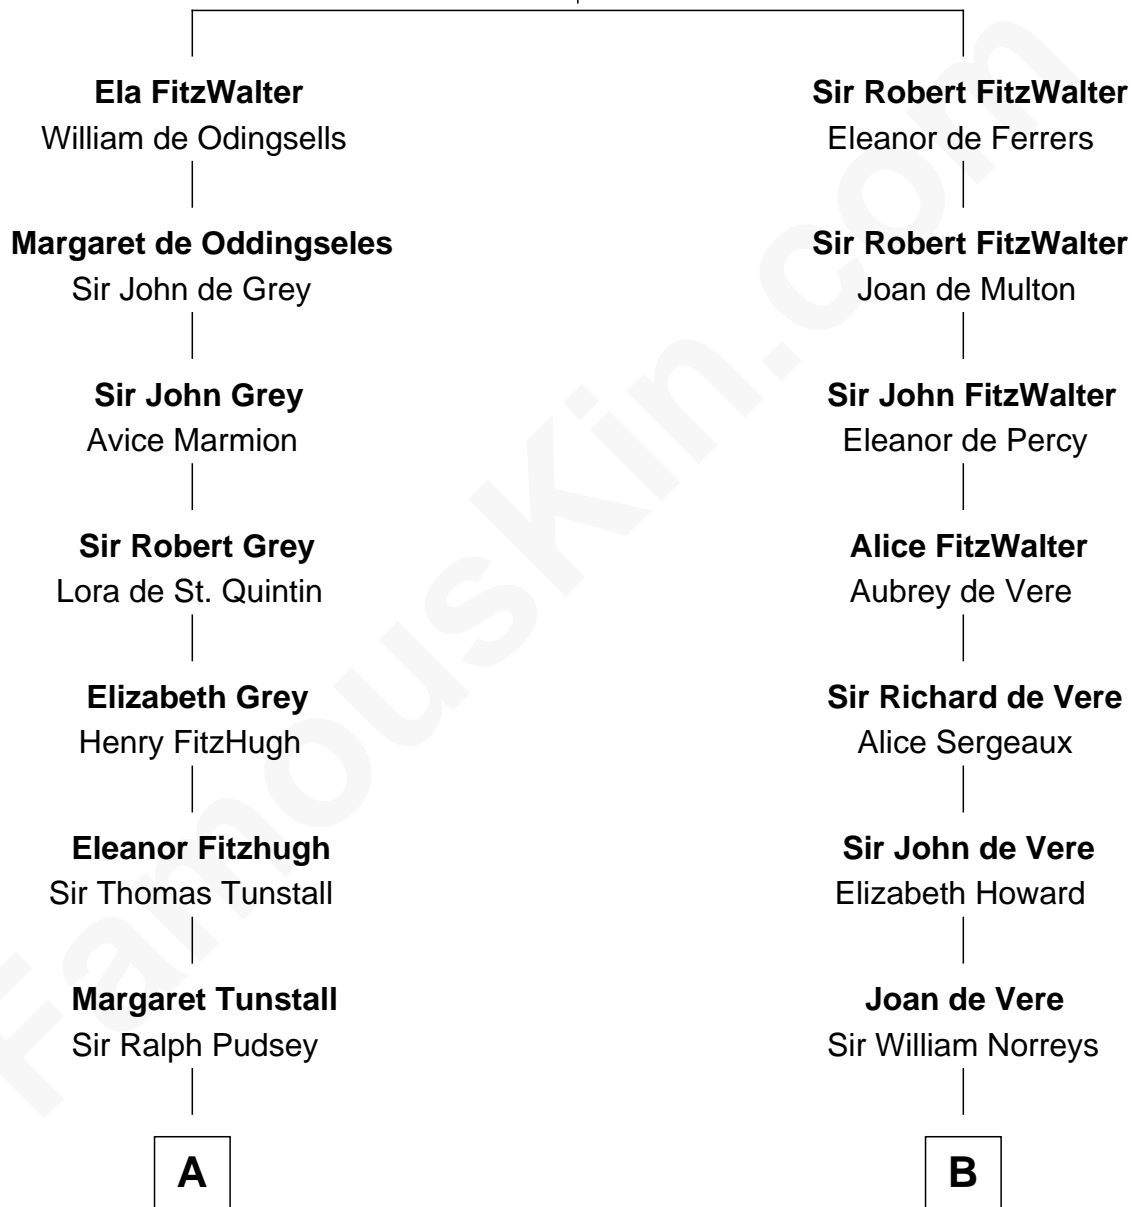

FamousKin.com

Relationship Chart of

Fitzhugh Lee

40th Governor of Virginia

16th cousin 5 times removed of

Samuel Howard

Boston Tea Party Participant

Sir Walter FitzRobert

Ida Longespee

C

Henry Lee
Mary Bland

Col. Henry Lee
Lucy Grymes

Maj. Gen. Henry Lee
Anne Hill Carter

Sydney Smith Lee
Anna Maria Mason

Fitzhugh Lee
40th Governor of Virginia

FamousKin.com