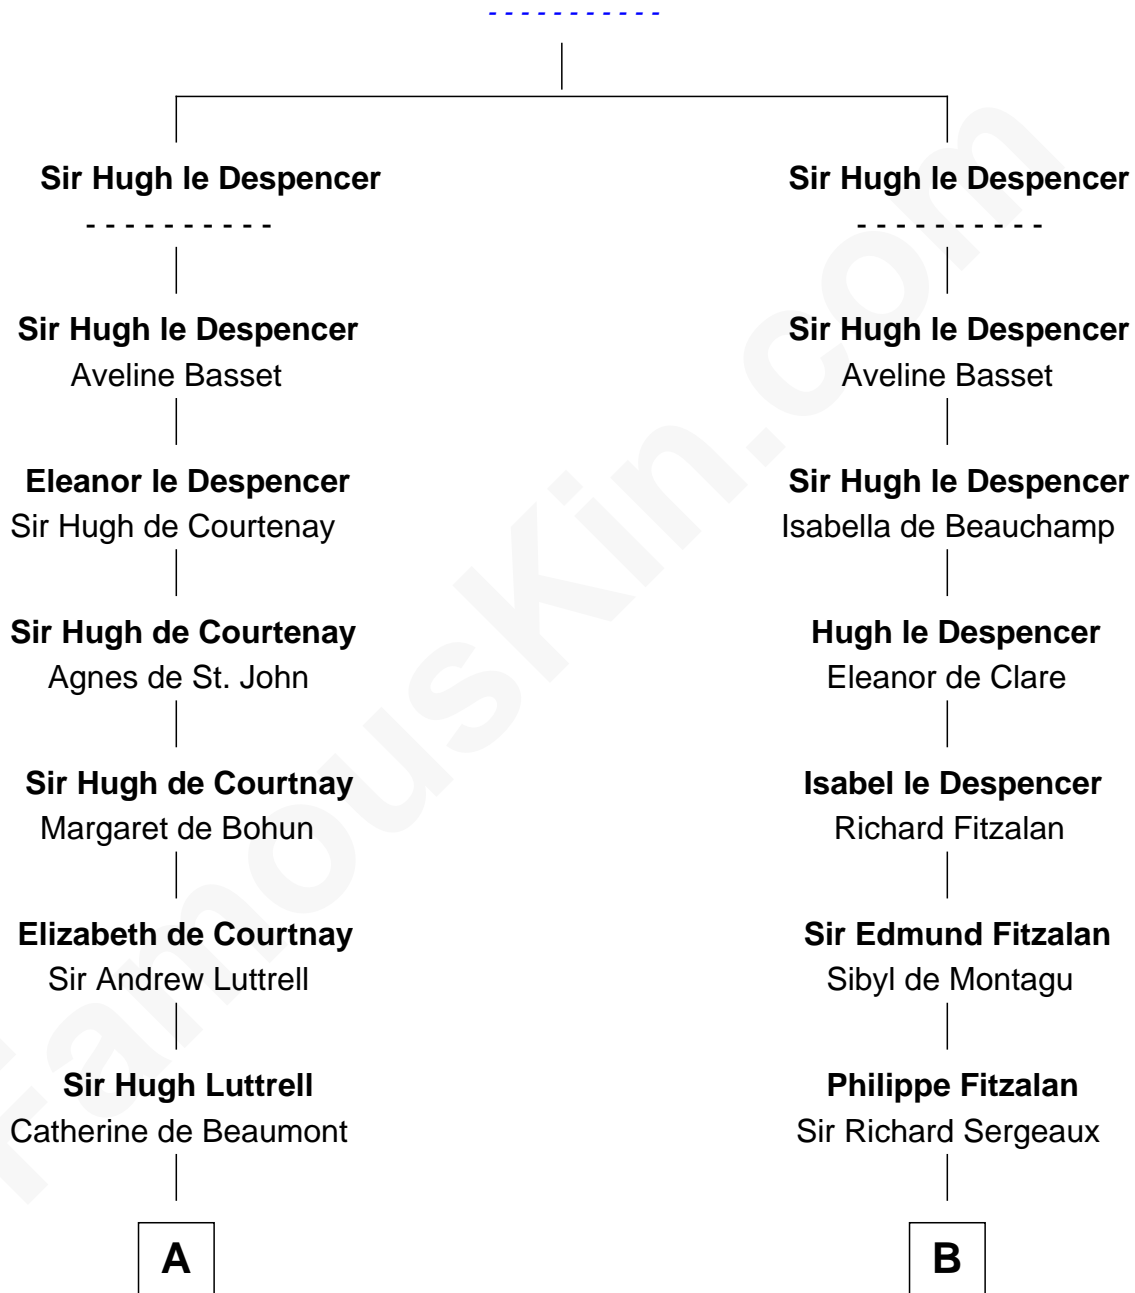

FamousKin.com

Relationship Chart of

Fitzhugh Lee

40th Governor of Virginia

19th cousin 1 time removed of

Samuel Howard

Boston Tea Party Participant

Thomas le Despencer

C

Charles Carter
Anne Butler Moore

Anne Hill Carter
Maj. Gen. Henry Lee

Sydney Smith Lee
Anna Maria Mason

Fitzhugh Lee
40th Governor of Virginia

D

William Goffe
Abigail Richardson

Martha Goffe
Ebenezer Howard

Samuel Howard
Boston Tea Party Participant

FamousKin.com