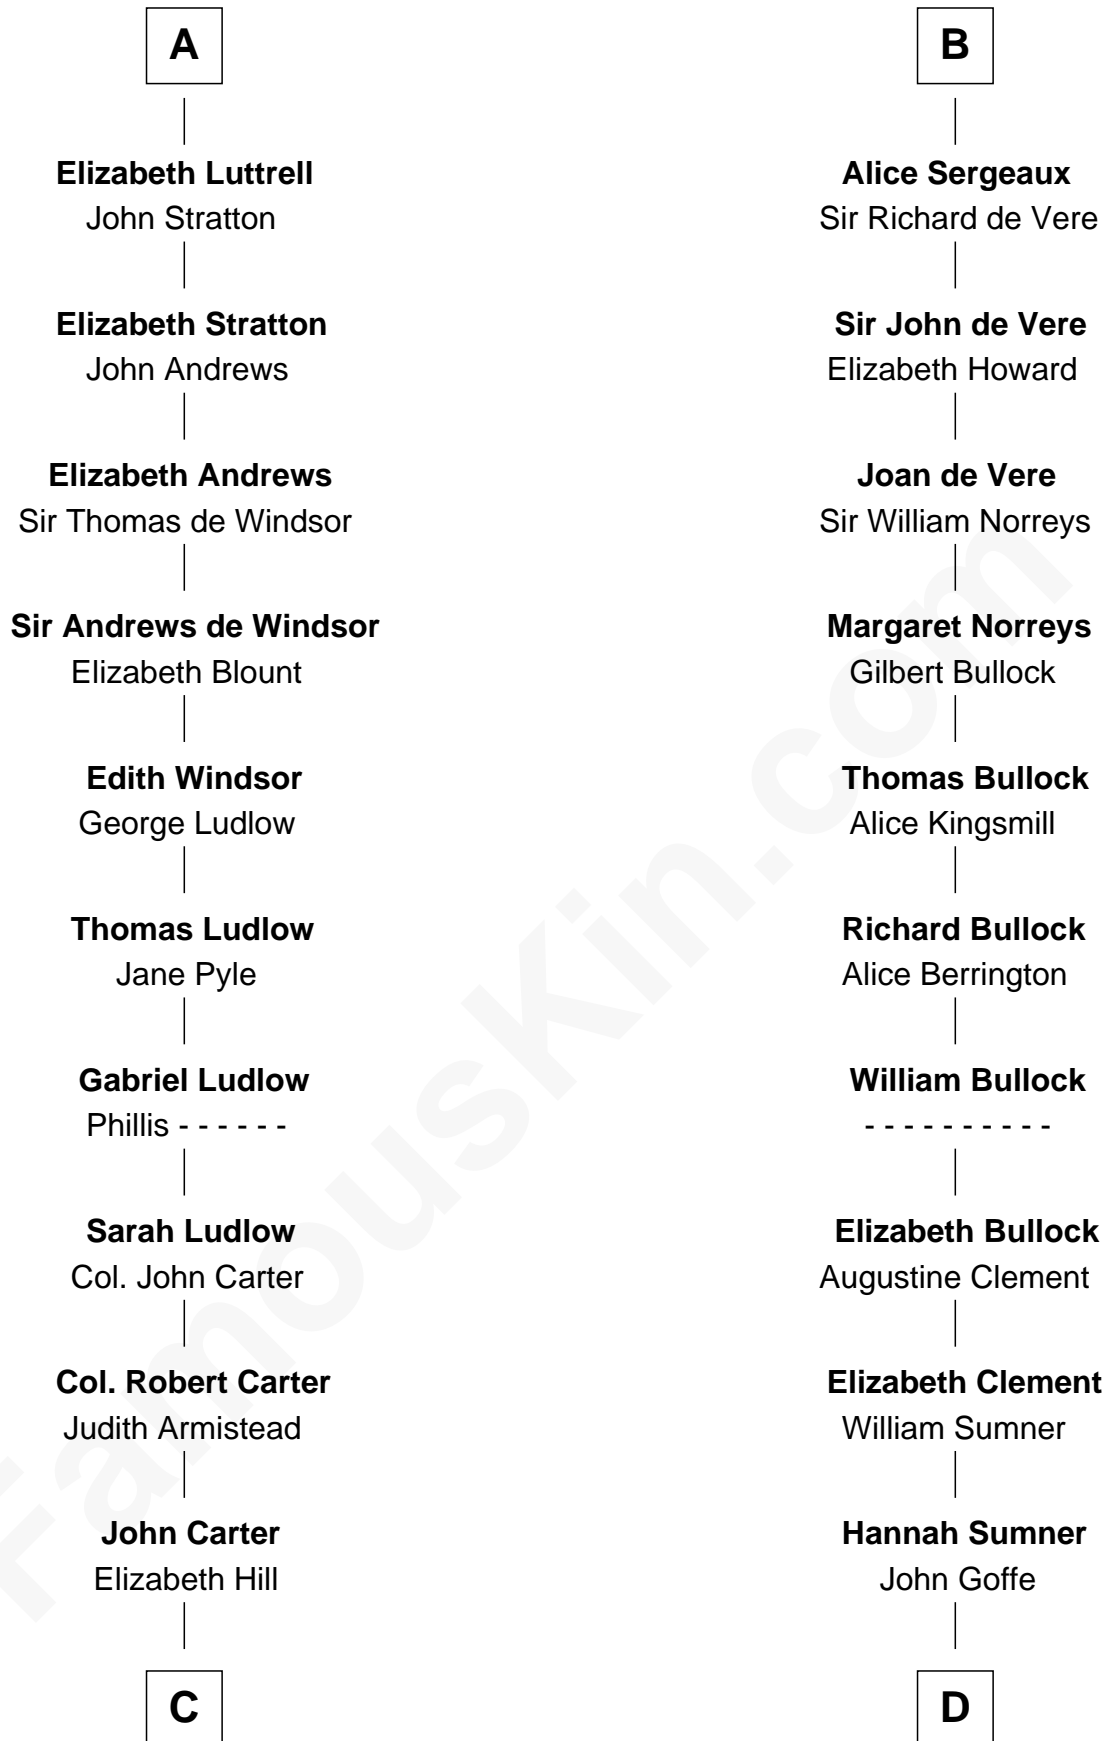

FamousKin.com

Relationship Chart of

Fitzhugh Lee

40th Governor of Virginia

19th cousin 1 time removed of

Samuel Howard

Boston Tea Party Participant

Thomas le Despencer

C

Charles Carter
Anne Butler Moore

Anne Hill Carter
Maj. Gen. Henry Lee

Sydney Smith Lee
Anna Maria Mason

Fitzhugh Lee
40th Governor of Virginia

D

William Goffe
Abigail Richardson

Martha Goffe
Ebenezer Howard

Samuel Howard
Boston Tea Party Participant

FamousKin.com