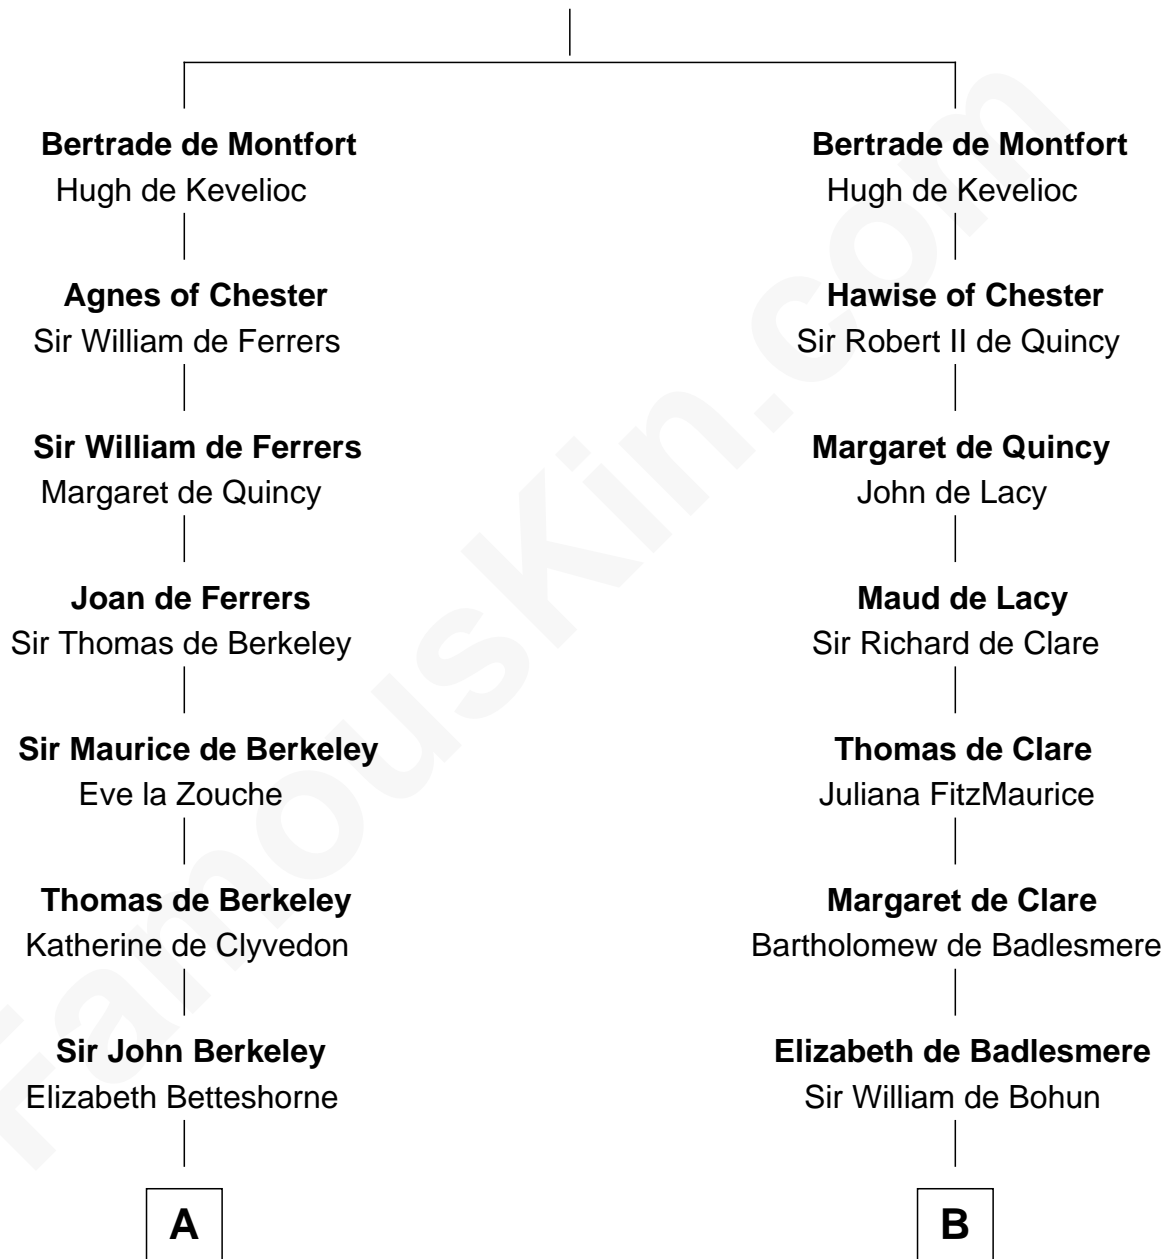

FamousKin.com Relationship Chart of

Fitzhugh Lee

40th Governor of Virginia

21st cousin of

Eli Whitney

Inventor of the Cotton Gin

Simon III de Montfort

Maud - - - - -

C

Ann Thompson

George Mason

George Mason

Anne Eilbeck

Gen. John Mason

Anne Maria Murray

Anna Maria Mason

Sydney Smith Lee

Fitzhugh Lee

40th Governor of Virginia

D

Benjamin Wellington

Elizabeth Sweetman

Elizabeth Wellington

John Fay

Benjamin Fay

Martha Miles

Elizabeth Fay

Eli Whitney

Eli Whitney

Inventor of the Cotton Gin