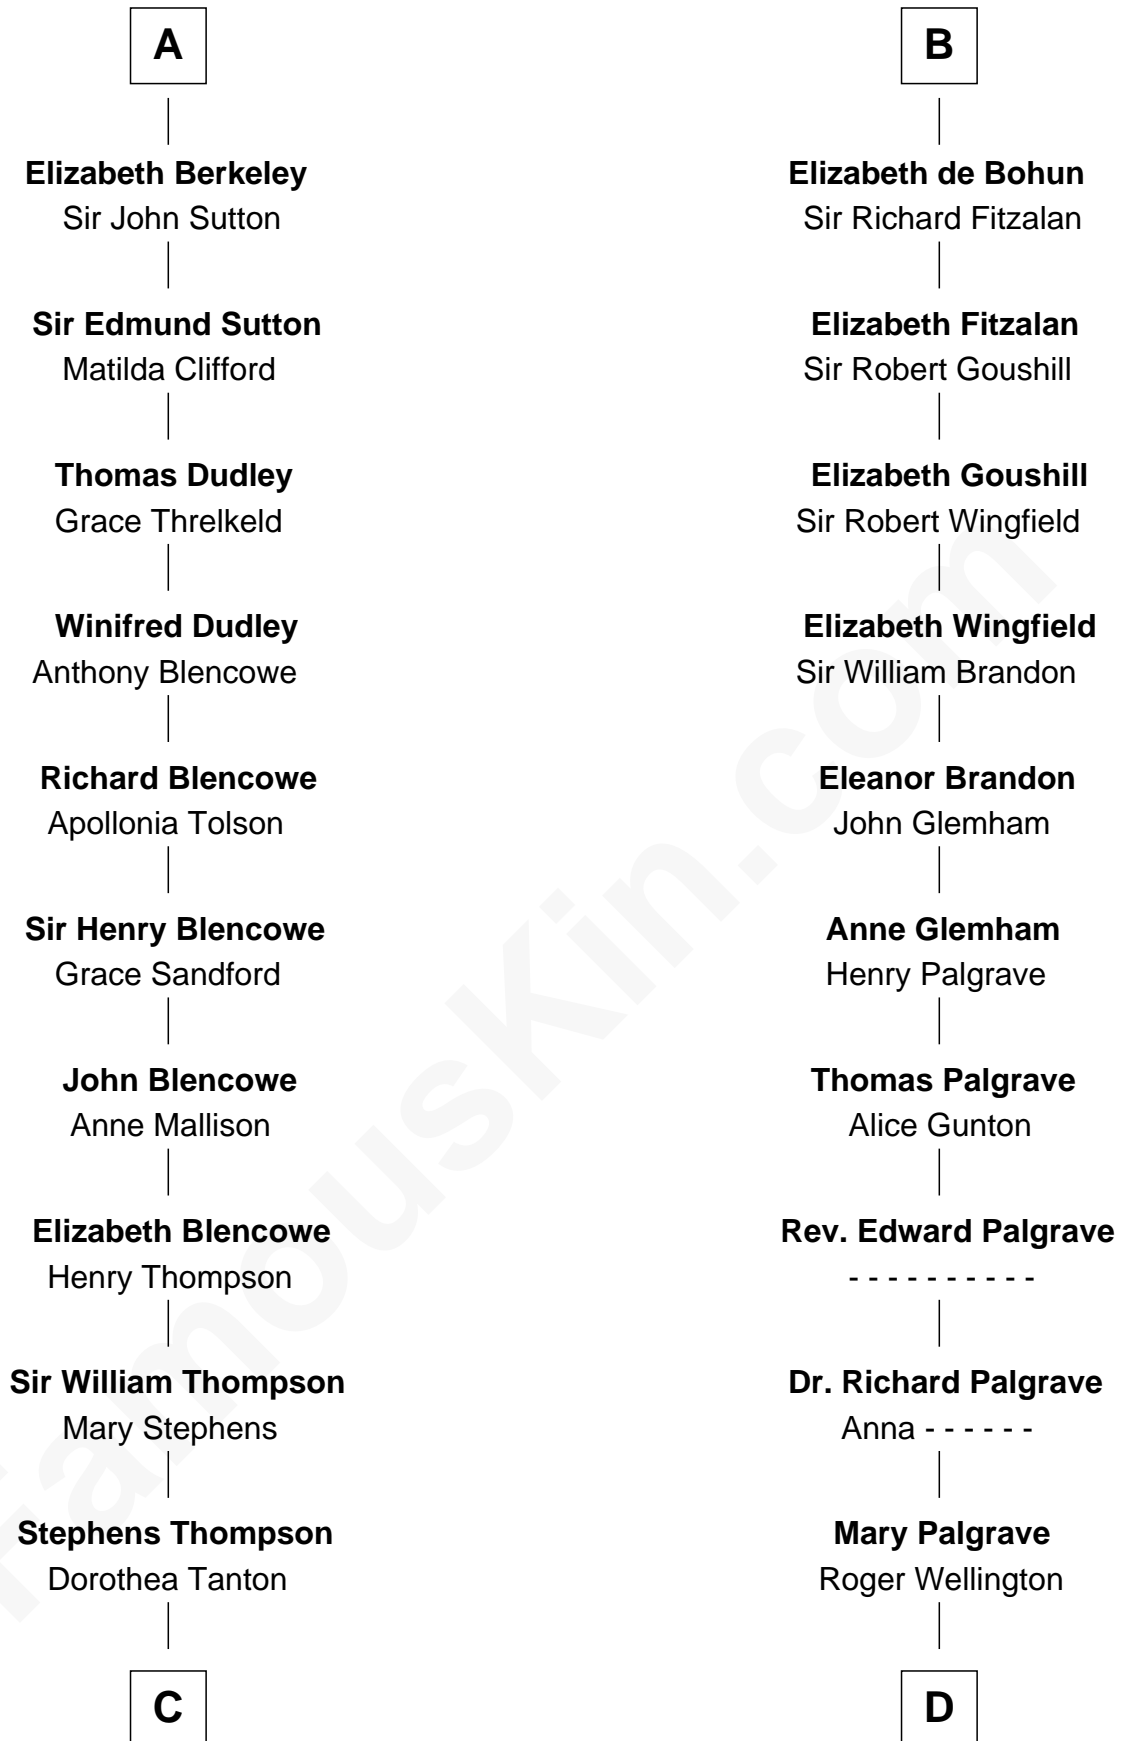

FamousKin.com Relationship Chart of

Fitzhugh Lee

40th Governor of Virginia

21st cousin of

Eli Whitney

Inventor of the Cotton Gin

Simon III de Montfort

Maud - - - - -

C

Ann Thompson

George Mason

George Mason

Anne Eilbeck

Gen. John Mason

Anne Maria Murray

Anna Maria Mason