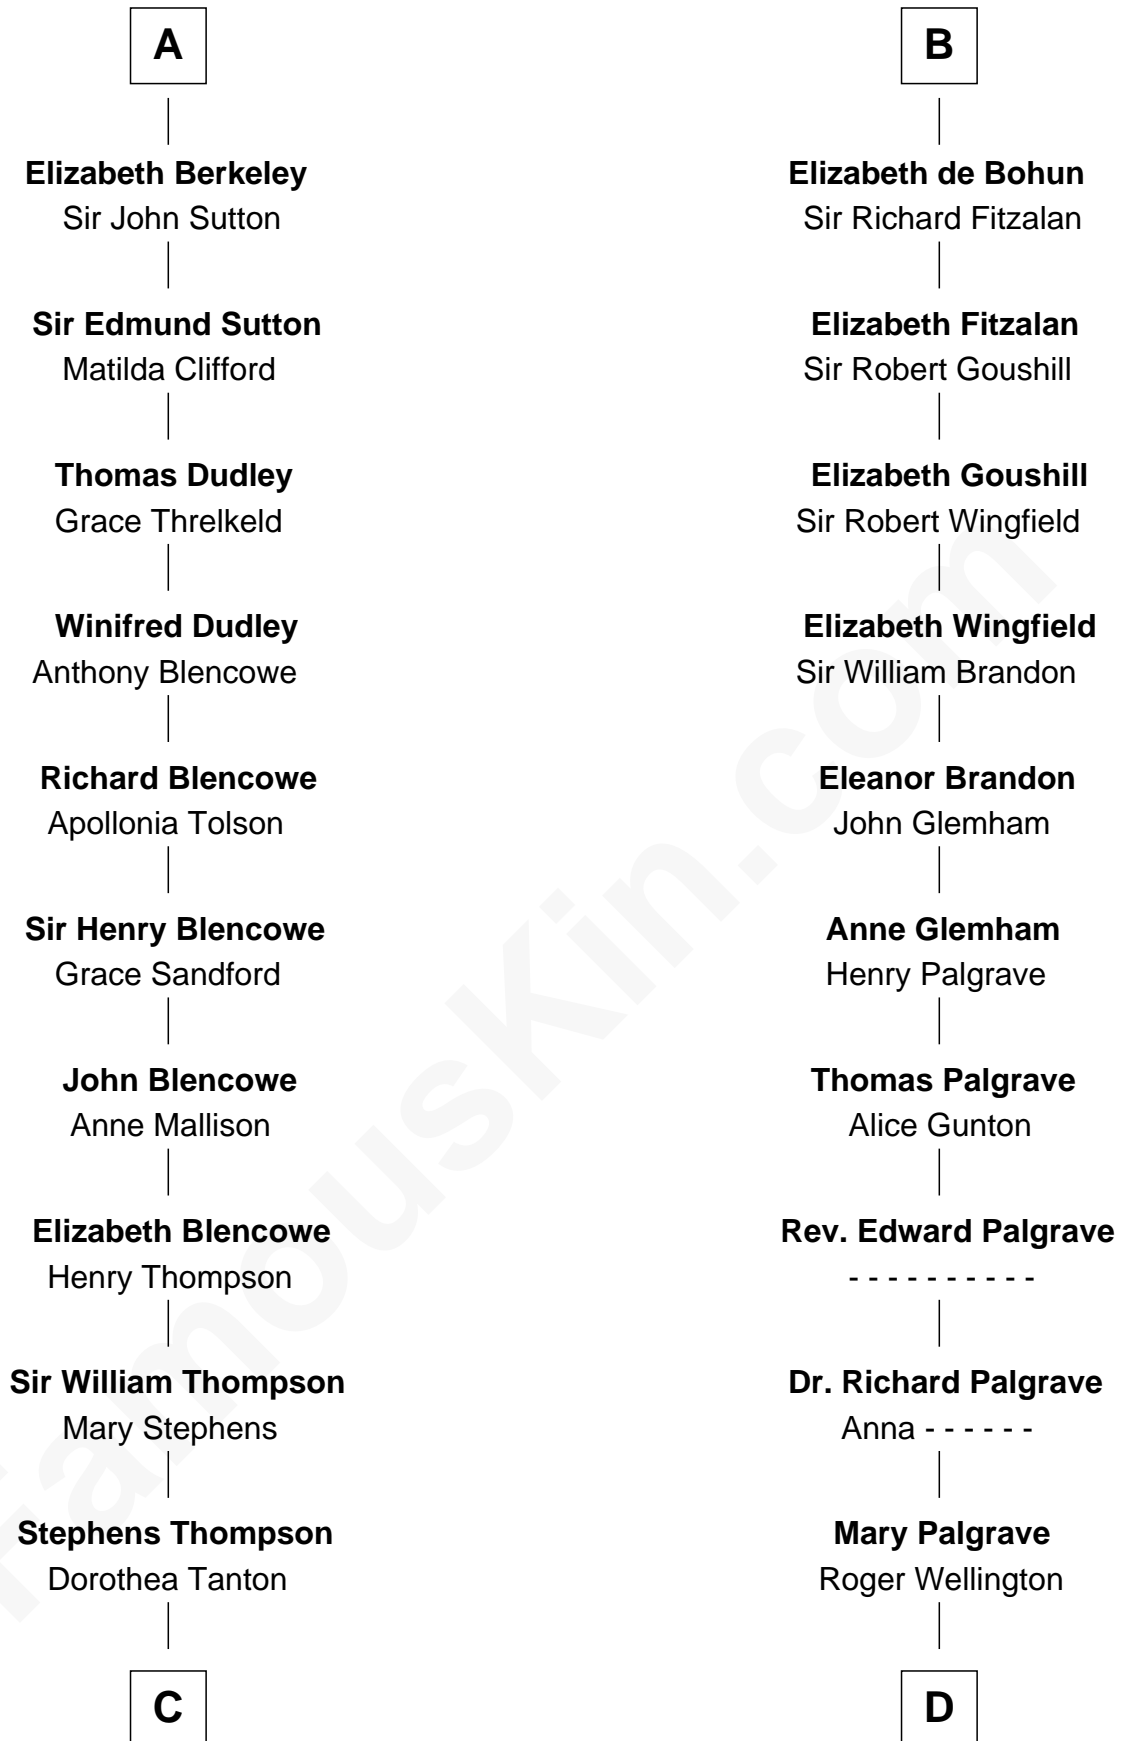

FamousKin.com Relationship Chart of

Fitzhugh Lee

40th Governor of Virginia

21st cousin of

Eli Whitney

Inventor of the Cotton Gin

Sir Ranulf de Gernons

Maud of Gloucester

C

Ann Thompson

George Mason

George Mason

Anne Eilbeck

Gen. John Mason

Anne Maria Murray

Anna Maria Mason