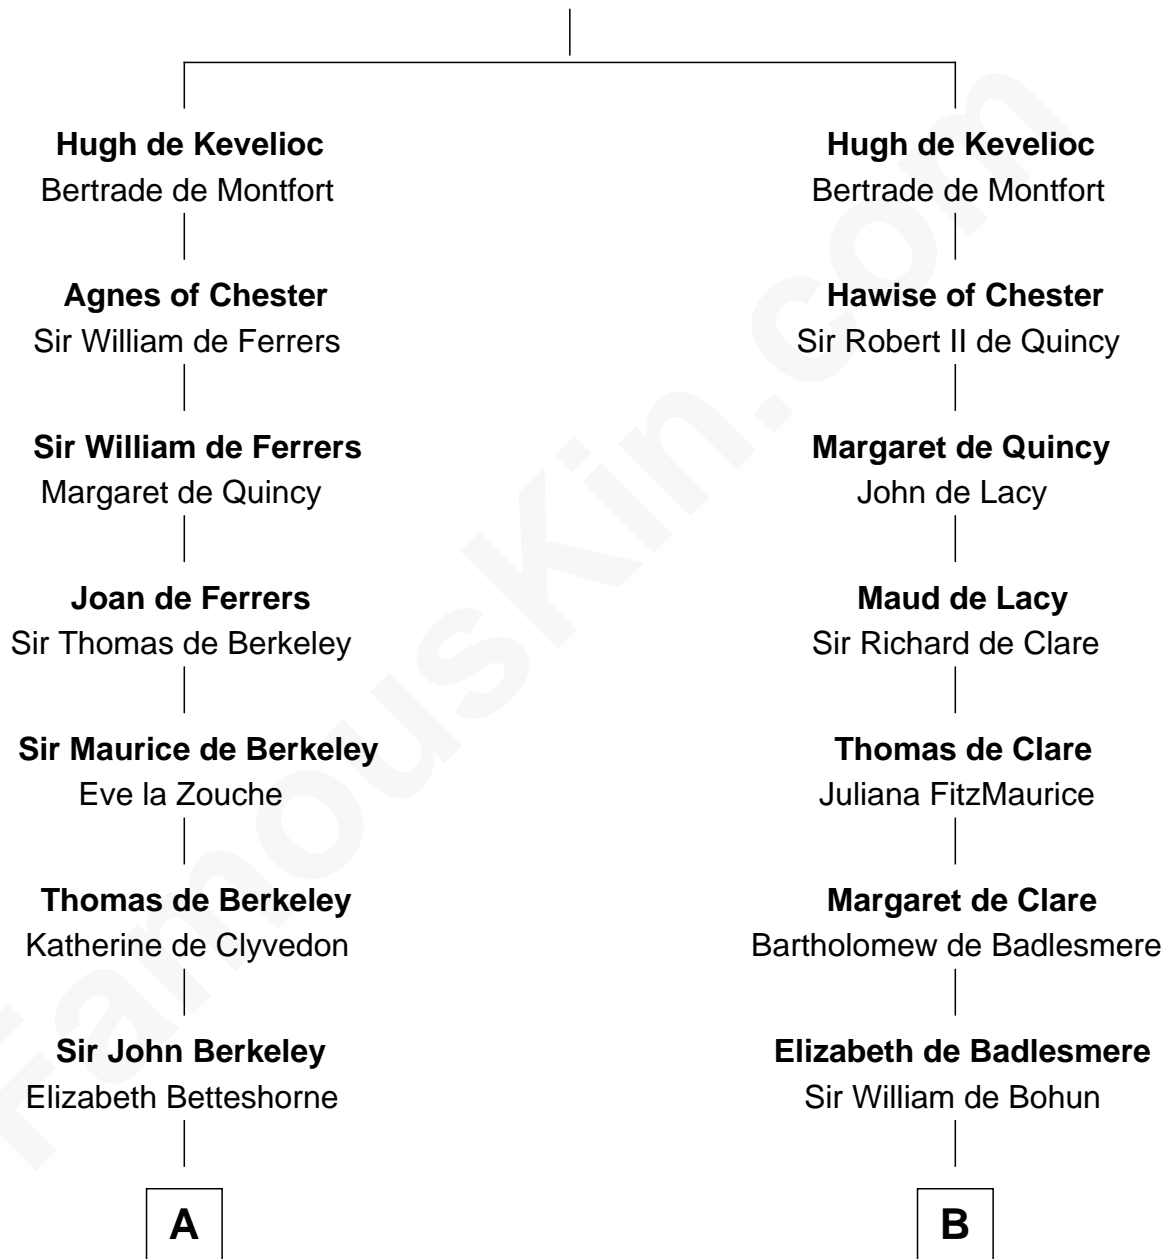

FamousKin.com Relationship Chart of

Fitzhugh Lee

40th Governor of Virginia

21st cousin of

Eli Whitney

Inventor of the Cotton Gin

Sir Ranulf de Gernons

Maud of Gloucester

C

Ann Thompson

George Mason

George Mason

Anne Eilbeck

Gen. John Mason

Anne Maria Murray

Anna Maria Mason

Sydney Smith Lee

Fitzhugh Lee

40th Governor of Virginia

D

Benjamin Wellington

Elizabeth Sweetman

Elizabeth Wellington

John Fay