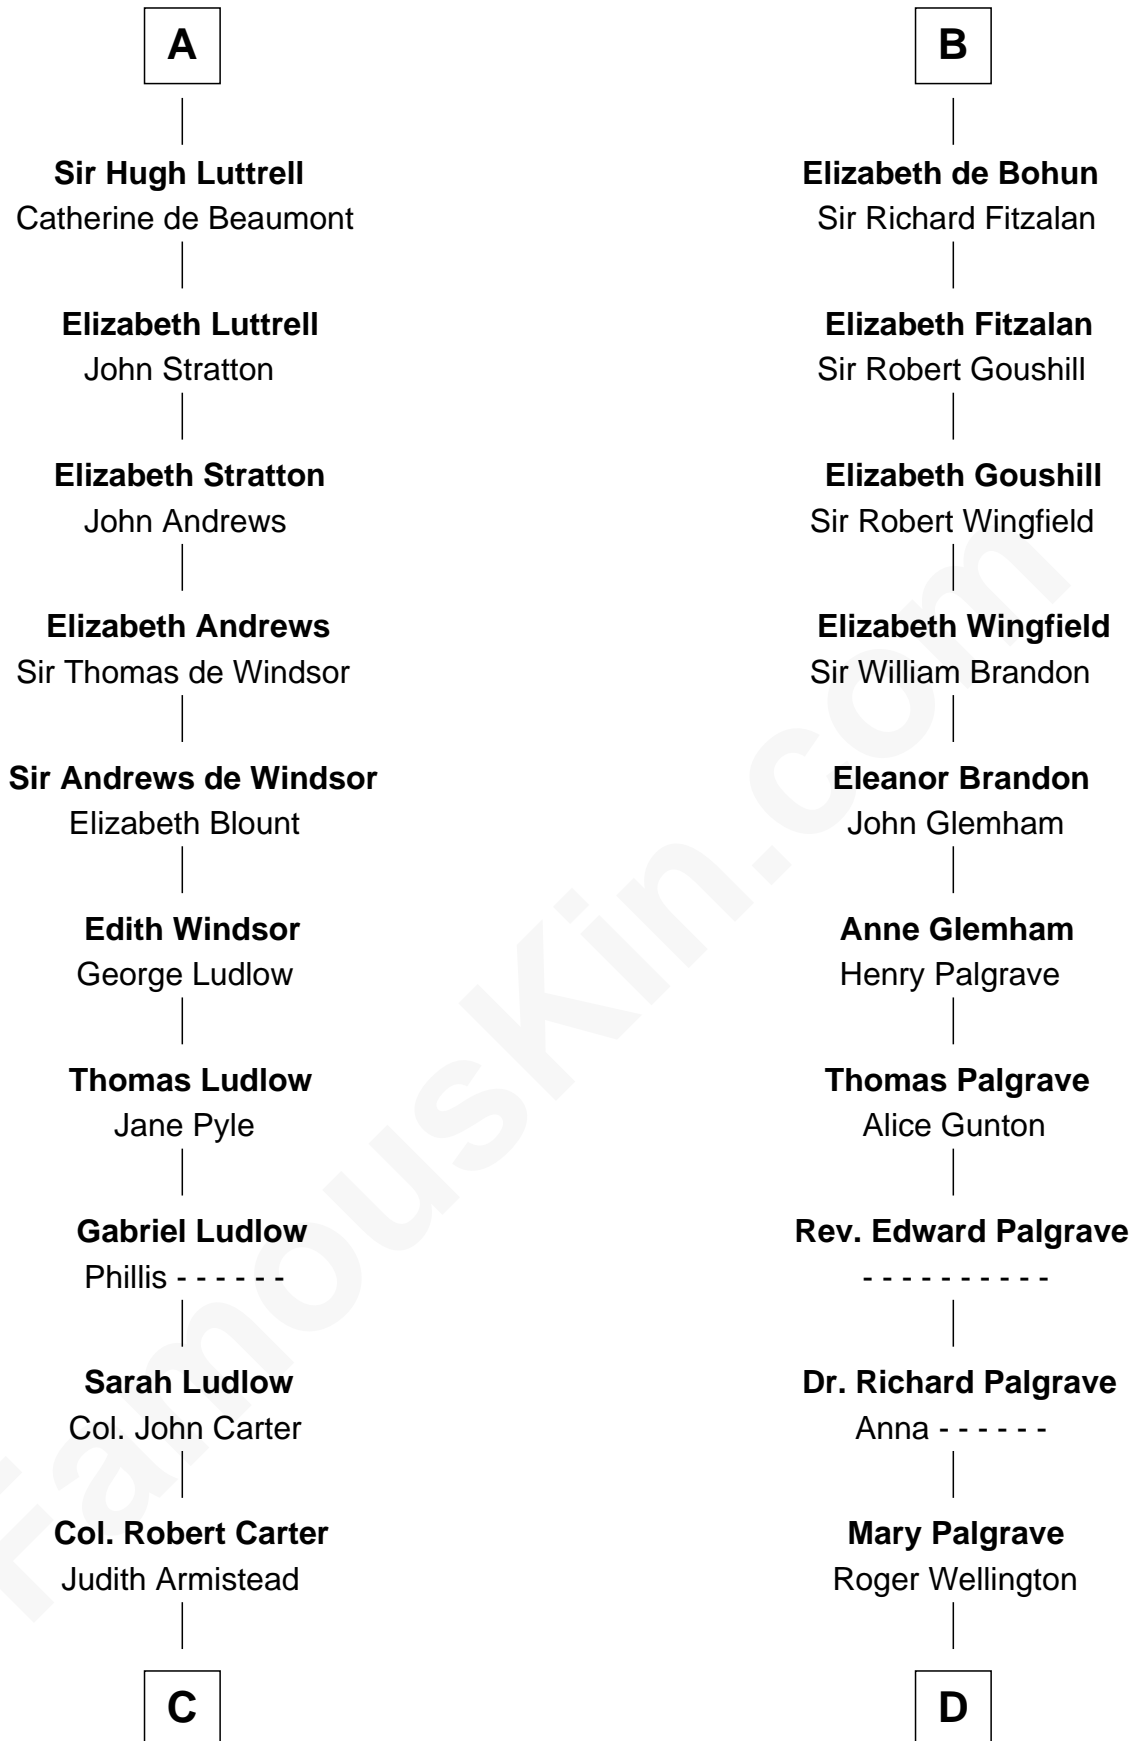

FamousKin.com Relationship Chart of

Fitzhugh Lee

40th Governor of Virginia

21st cousin of

Eli Whitney

Inventor of the Cotton Gin

Robert de Quincy
Orabel FitzNess

Sir Saher IV de Quincy
Margaret de Beaumont

A

Sir Saher IV de Quincy
Margaret de Beaumont

Sir Robert II de Quincy
Hawise of Chester

Margaret de Quincy
John de Lacy

Maud de Lacy
Sir Richard de Clare

Thomas de Clare
Juliana FitzMaurice

Margaret de Clare
Bartholomew de Badlesmere

Elizabeth de Badlesmere
Sir William de Bohun

B

C

John Carter
Elizabeth Hill

Charles Carter
Anne Butler Moore

Anne Hill Carter
Maj. Gen. Henry Lee

Sydney Smith Lee
Anna Maria Mason

Fitzhugh Lee
40th Governor of Virginia