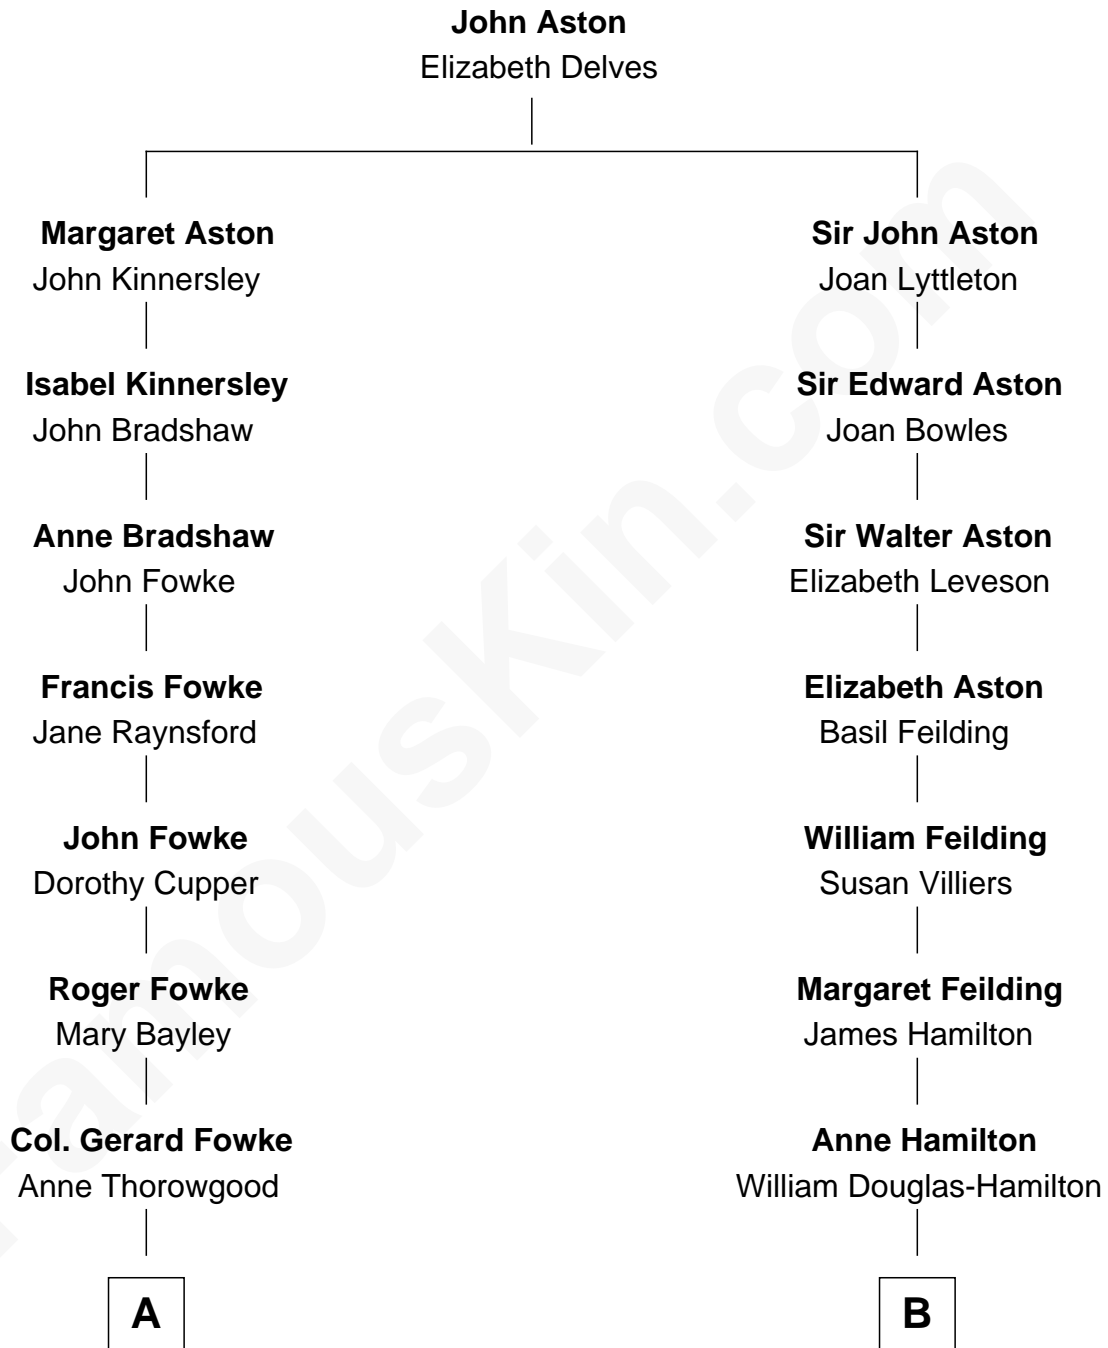

FamousKin.com

Relationship Chart of

Fitzhugh Lee

40th Governor of Virginia

12th cousin 6 times removed of

Cara Delevingne

Fashion Model and Movie Actress

C

Pandora Anne Stevens
Charles Hamar Delevingne

Cara Delevingne
Model and Actress

FamousKin.com