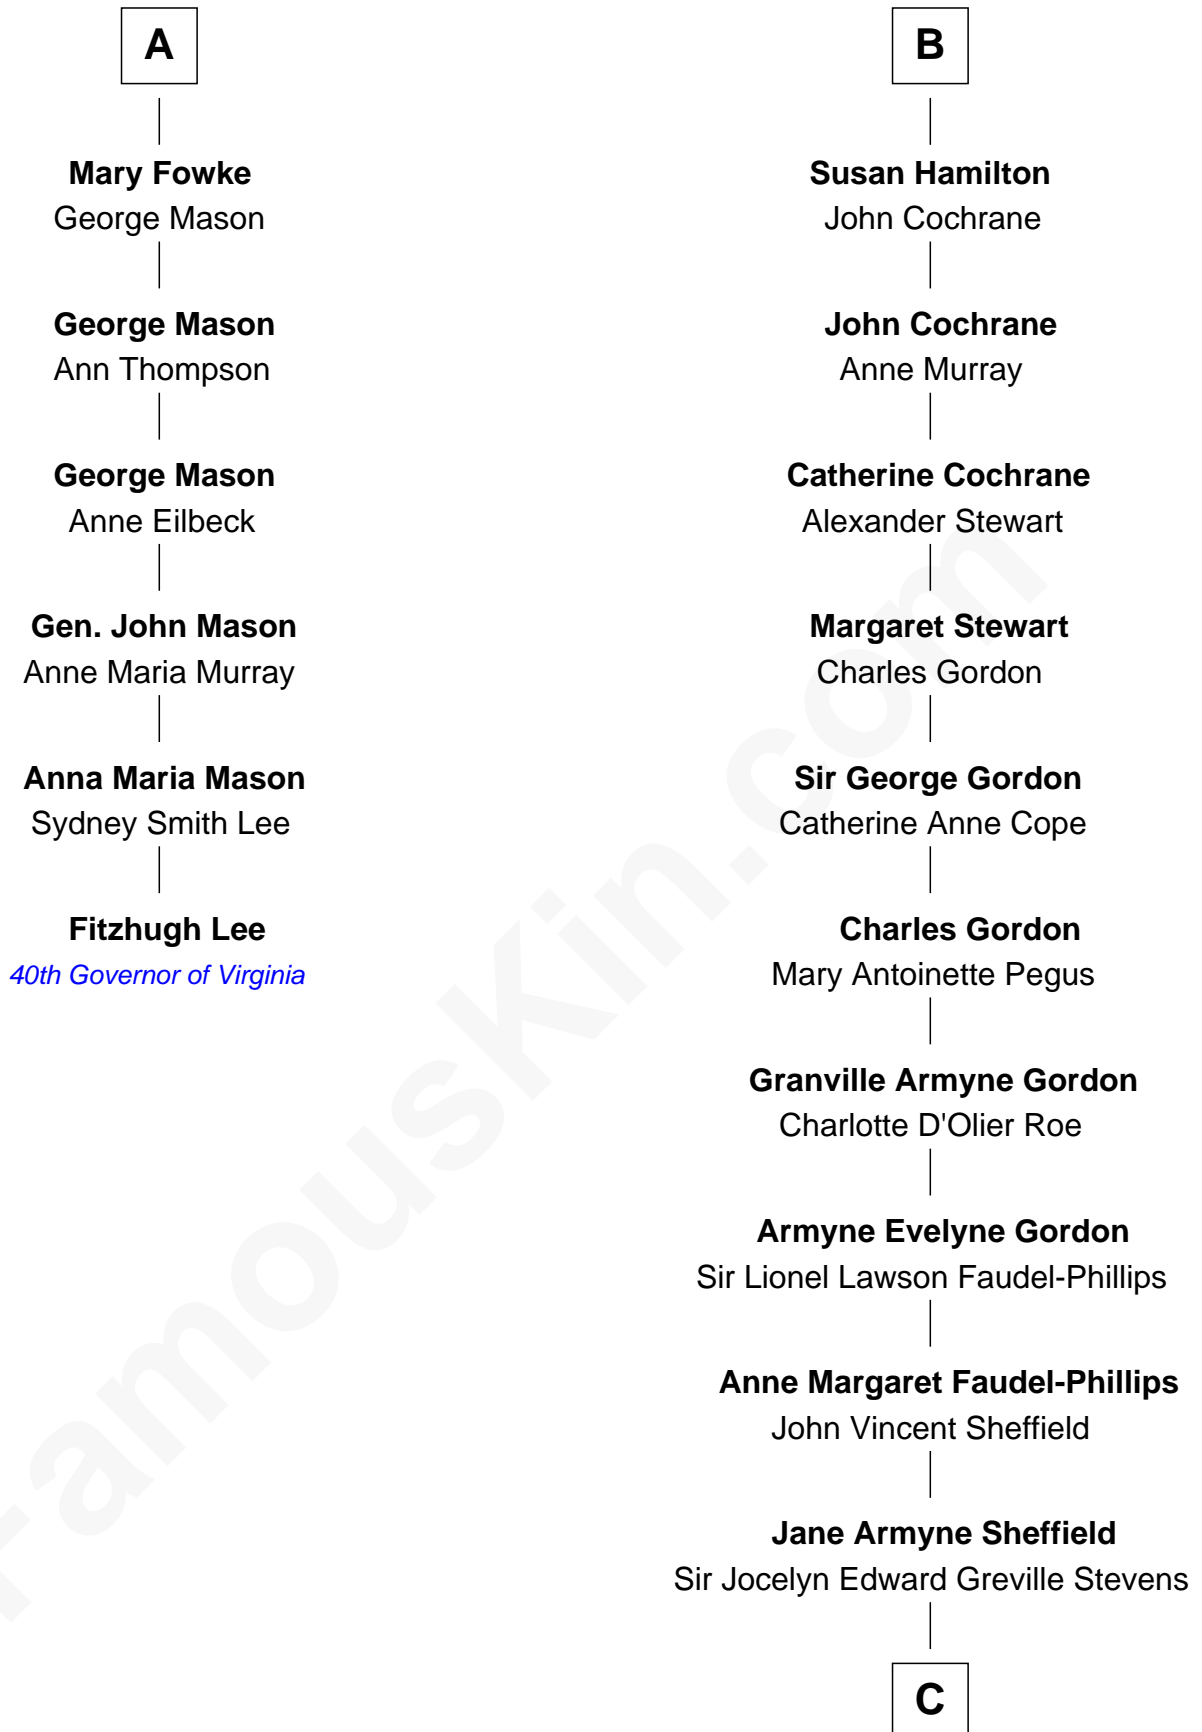

FamousKin.com

Relationship Chart of

Fitzhugh Lee

40th Governor of Virginia

12th cousin 6 times removed of

Cara Delevingne

Fashion Model and Movie Actress

C

Pandora Anne Stevens
Charles Hamar Delevingne

Cara Delevingne
Model and Actress

FamousKin.com