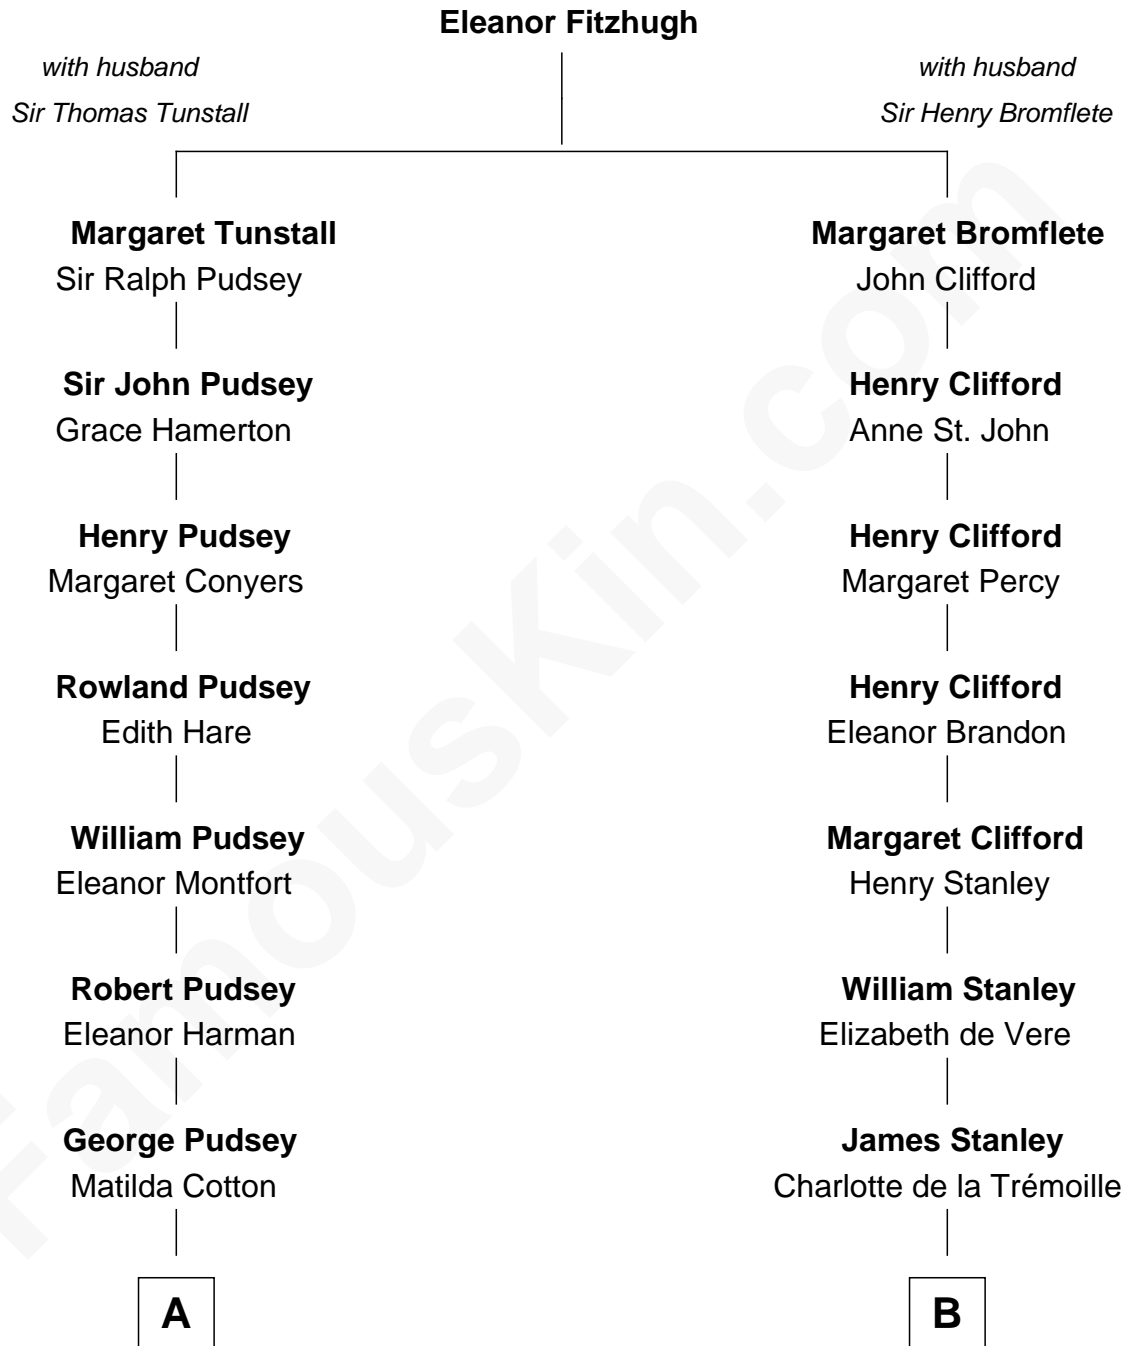

FamousKin.com

Relationship Chart of

Fitzhugh Lee

40th Governor of Virginia

15th cousin 4 times removed of

Cara Delevingne

Fashion Model and Movie Actress

C

Jane Armyne Sheffield
Sir Jocelyn Edward Greville Stevens

Pandora Anne Stevens
Charles Hamar Delevingne

Cara Delevingne
Model and Actress

FamousKin.com