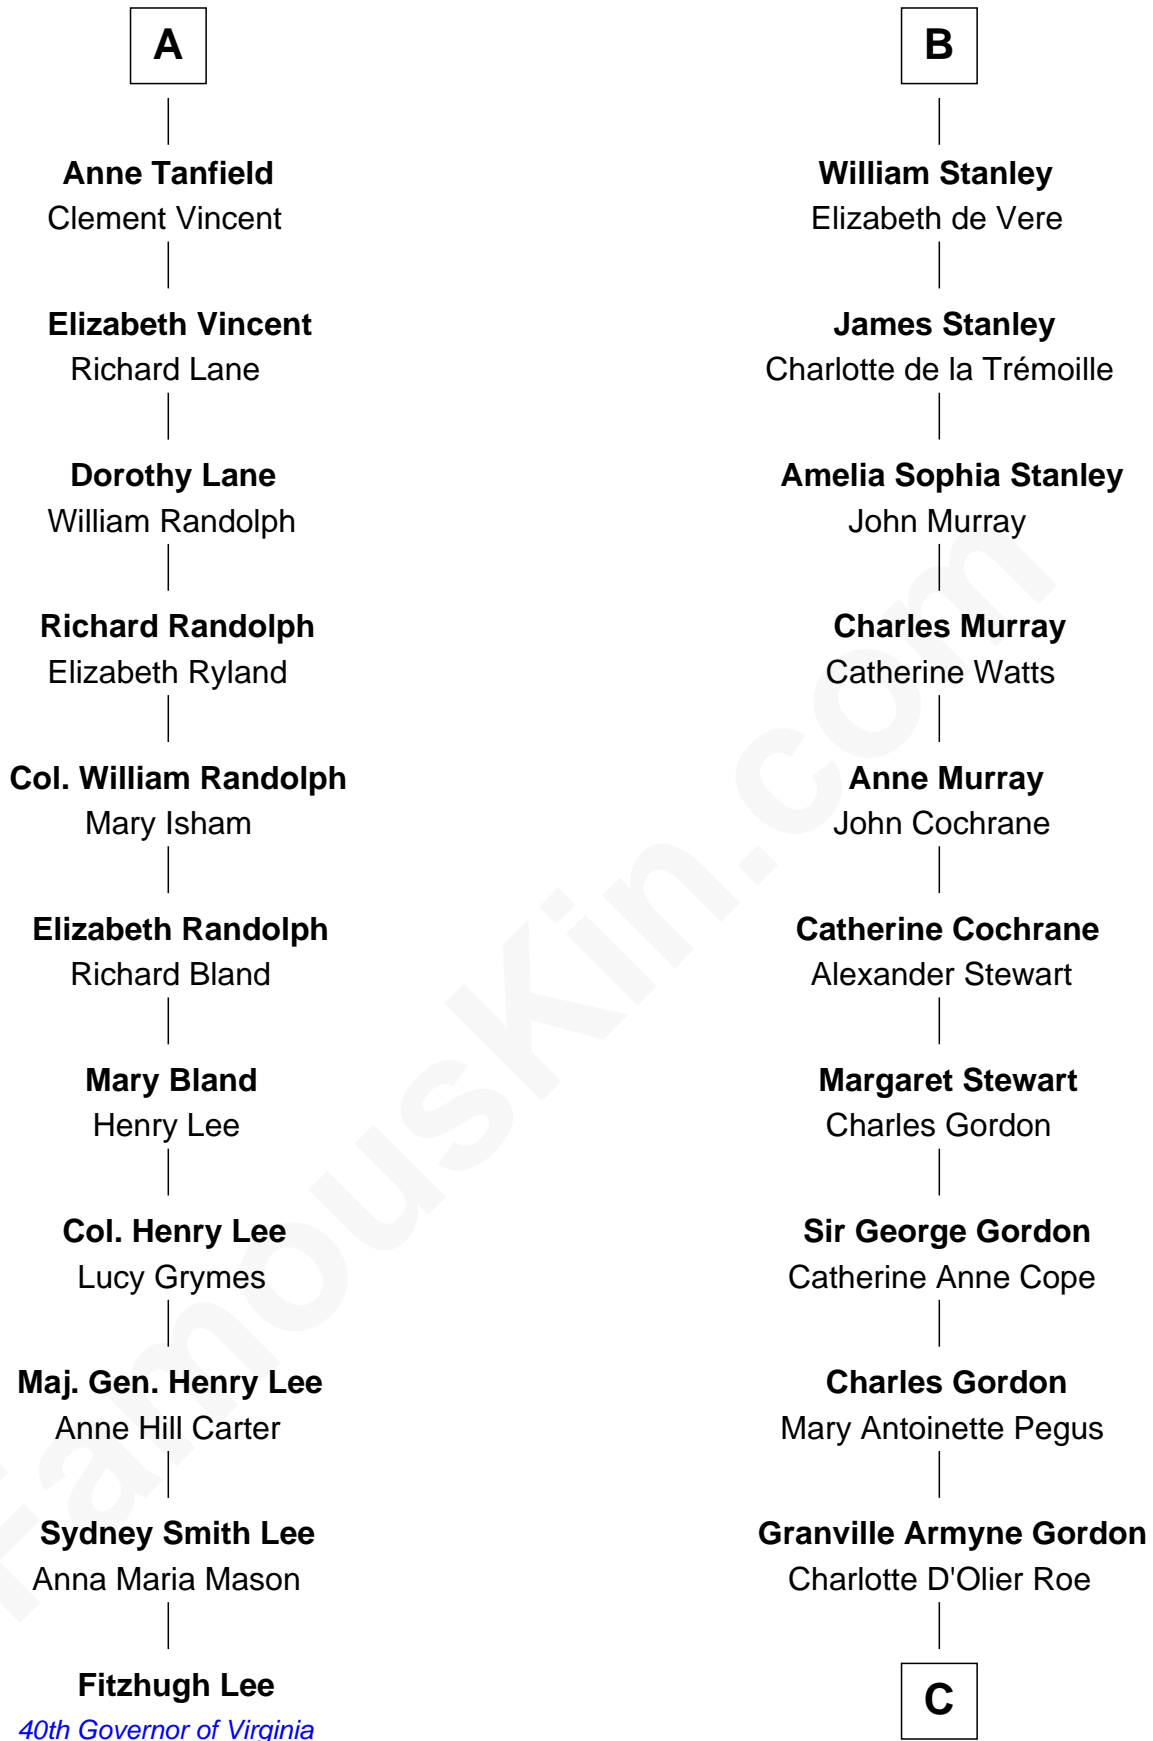

FamousKin.com

Relationship Chart of

Fitzhugh Lee

40th Governor of Virginia

17th cousin 4 times removed of

Cara Delevingne

Fashion Model and Movie Actress

Edmund of Langley
Isabella of Castile

Constance Plantagenet
Edmund de Holland

Eleanor de Holland
James Touchet

Elizabeth Touchet
Edward Brooke

Elizabeth Brooke
Sir Robert Tanfield

Robert Tanfield
Catherine Neville

William Tanfield
Elizabeth Stavely

Frances Tanfield
Bridget Cave

A

Richard of York
Anne de Mortimer

Sir Richard Plantagenet
Cecily Neville

Edward IV, King of England
Elizabeth Woodville

Elizabeth of York
Henry VII, King of England

Mary Tudor
Sir Charles Brandon

Eleanor Brandon
Henry Clifford

Margaret Clifford
Henry Stanley

B

C

Armyne Evelyne Gordon

Sir Lionel Lawson Faudel-Phillips

Anne Margaret Faudel-Phillips

John Vincent Sheffield