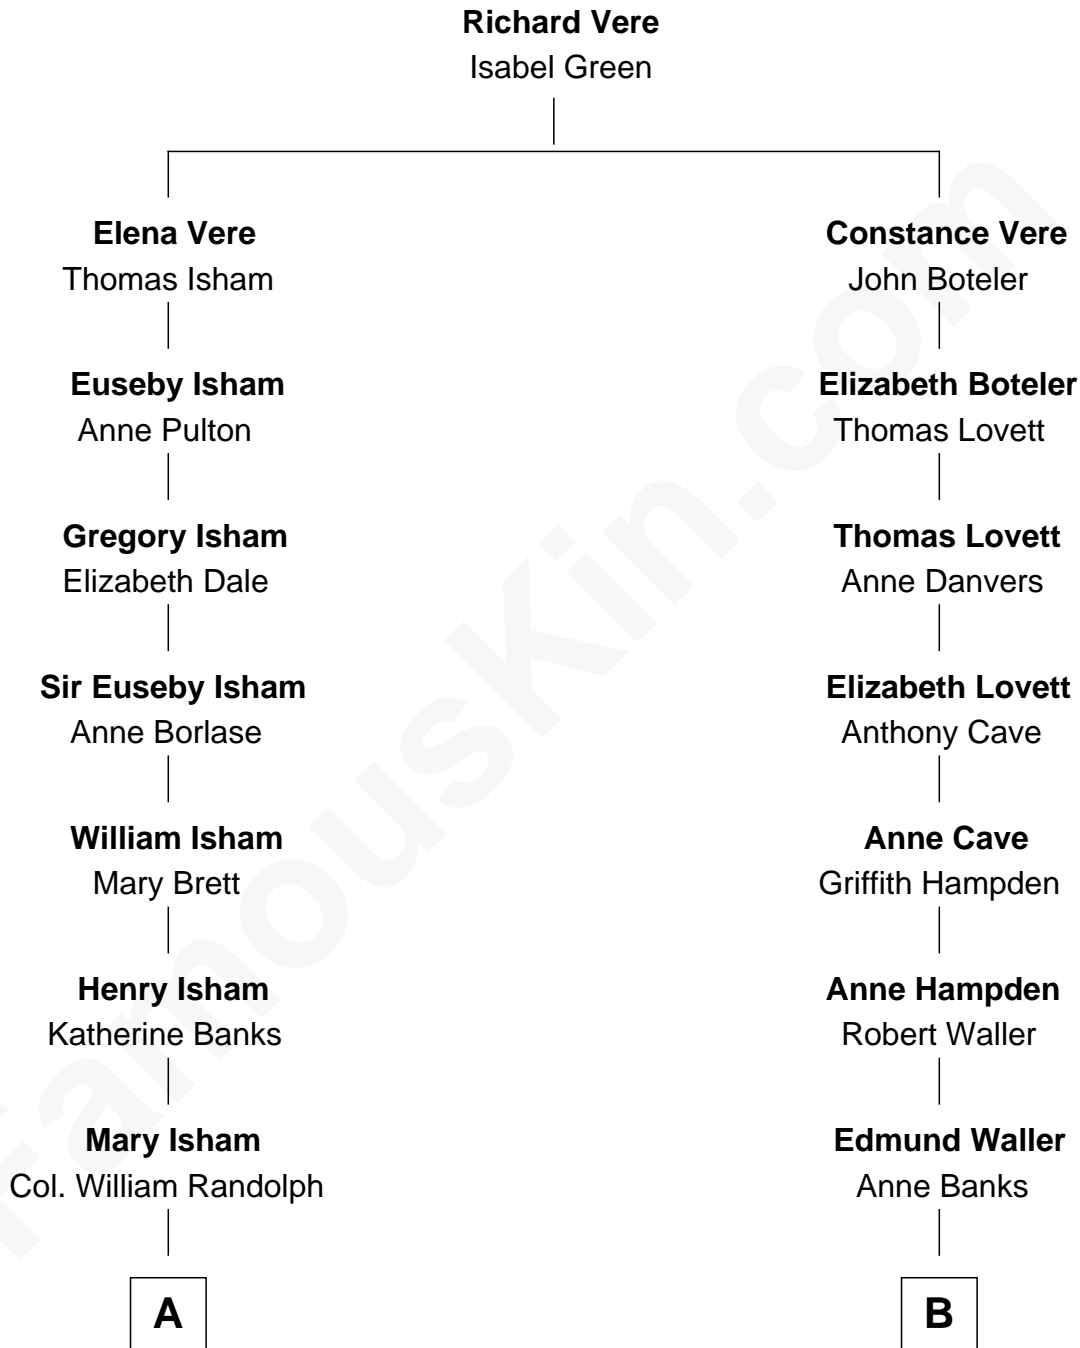

FamousKin.com

Relationship Chart of

Fitzhugh Lee

40th Governor of Virginia

12th cousin 7 times removed of

Cara Delevingne

Fashion Model and Movie Actress

C

Jane Armyne Sheffield
Sir Jocelyn Edward Greville Stevens

Pandora Anne Stevens
Charles Hamar Delevingne

Cara Delevingne
Model and Actress

FamousKin.com