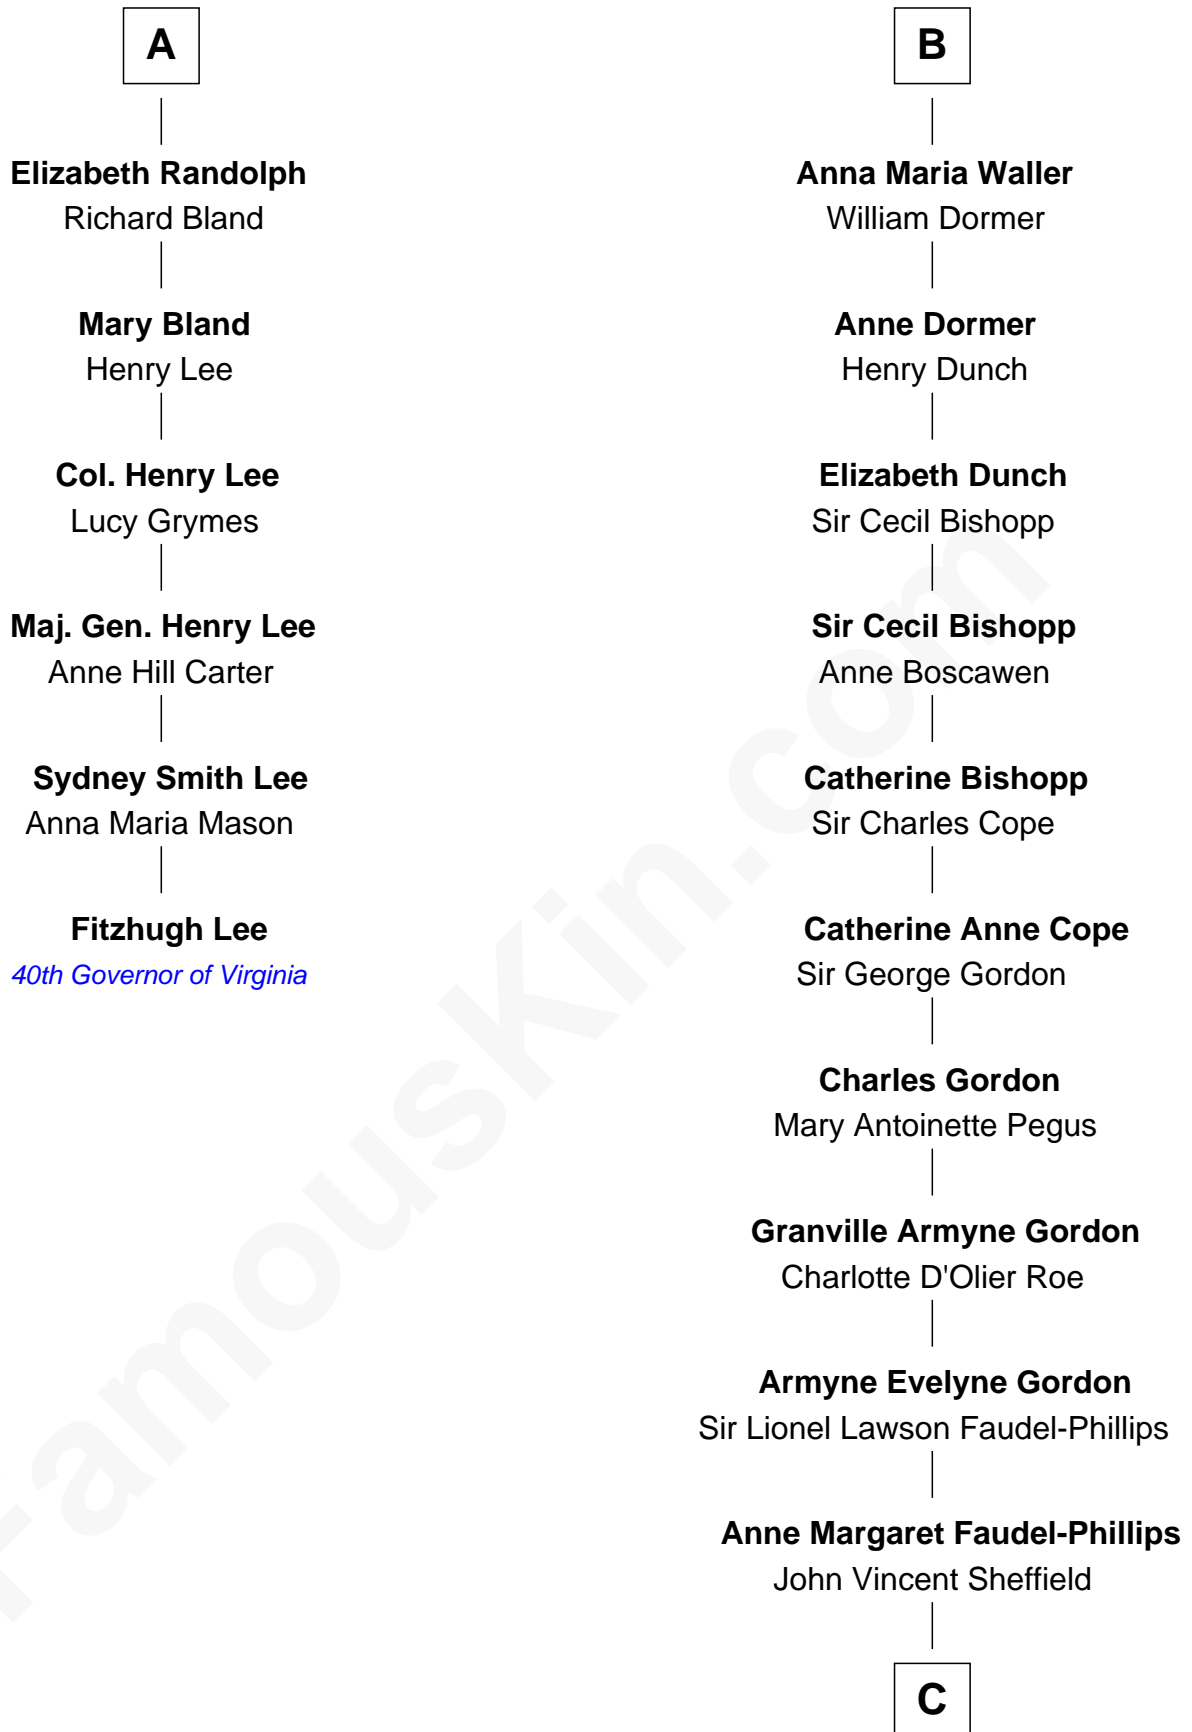

FamousKin.com

Relationship Chart of

Fitzhugh Lee

40th Governor of Virginia

12th cousin 7 times removed of

Cara Delevingne

Fashion Model and Movie Actress

C

Jane Armyne Sheffield
Sir Jocelyn Edward Greville Stevens

Pandora Anne Stevens
Charles Hamar Delevingne

Cara Delevingne
Model and Actress

FamousKin.com