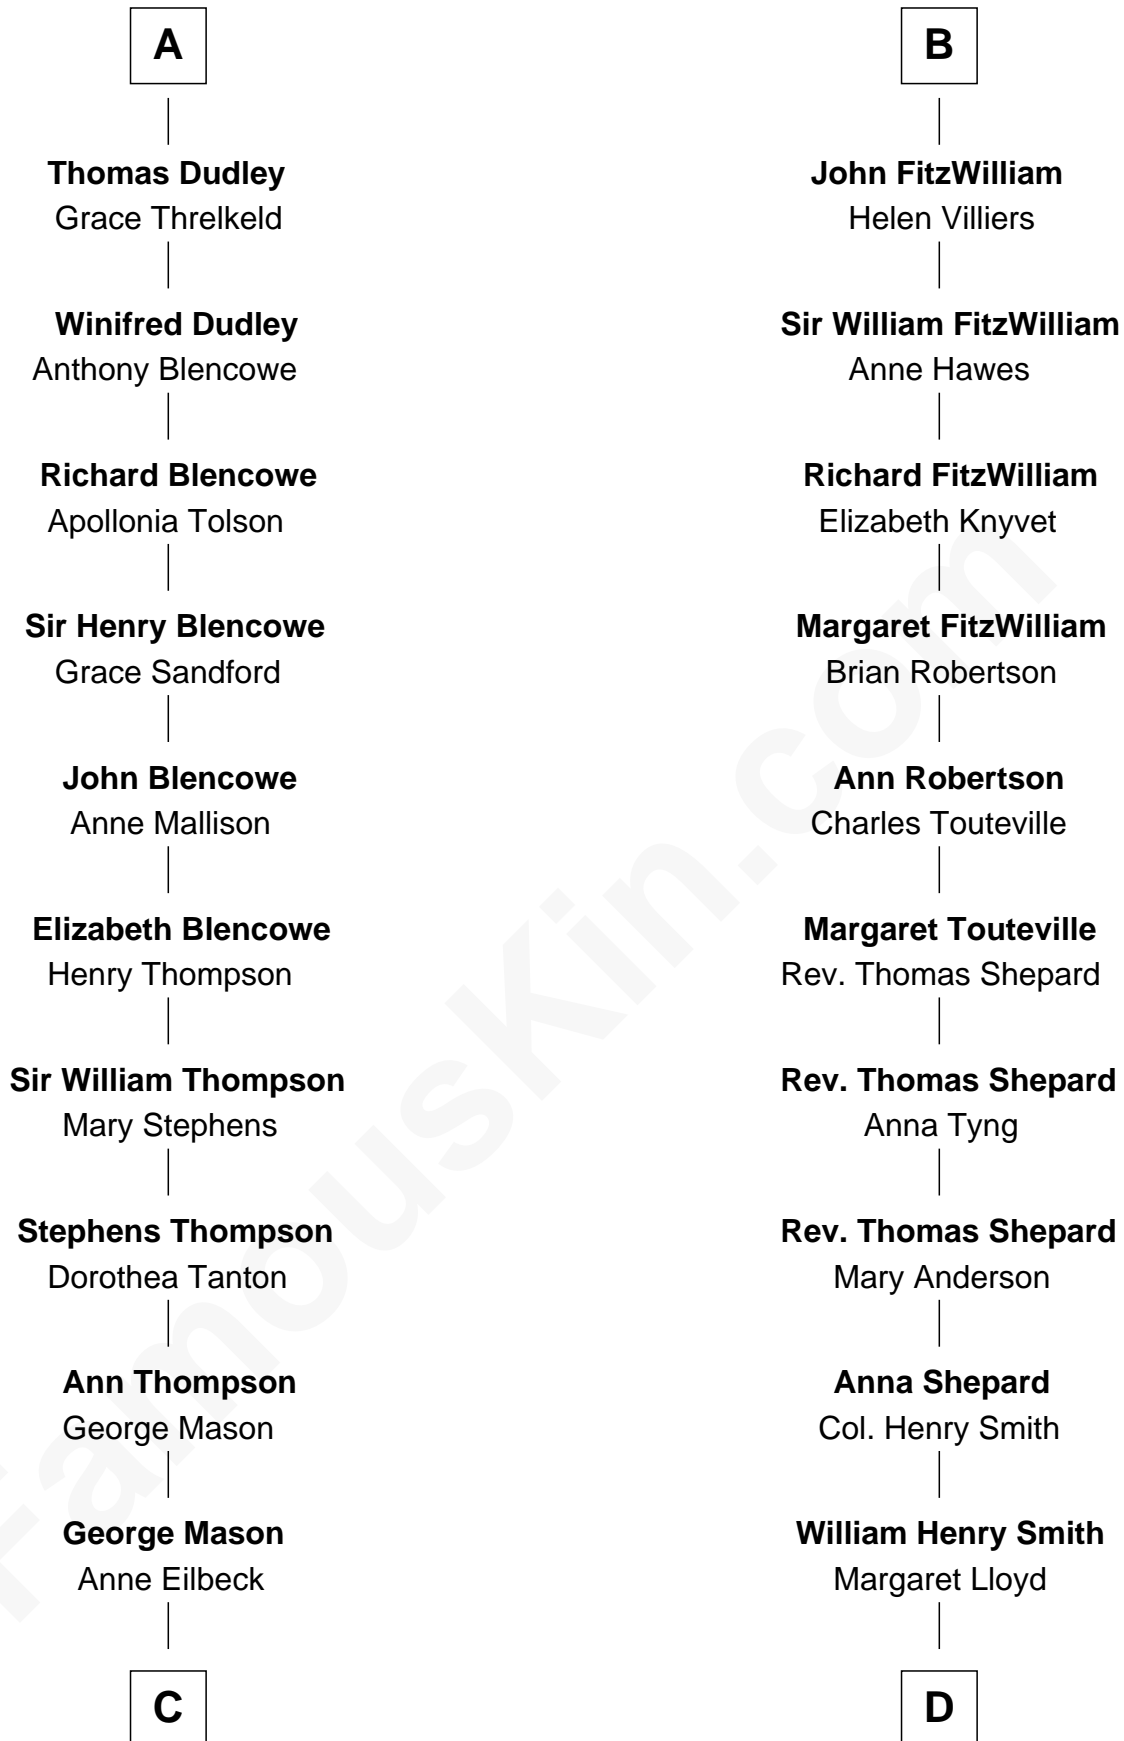

## Relationship Chart of

### Fitzhugh Lee

40th Governor of Virginia

19th cousin 2 times removed of

### Franklin D. Roosevelt

32nd U.S. President

**Sir Richard FitzRoy**

Rose de Dover

**C**

**Gen. John Mason**  
Anne Maria Murray

**Anna Maria Mason**  
Sydney Smith Lee

**Fitzhugh Lee**  
*40th Governor of Virginia*

**D**

**Rebecca Smith**  
John Aspinwall

**John Aspinwall**  
Susan Howland

**Mary Rebecca Aspinwall**  
Isaac Daniel Roosevelt

**James Roosevelt**  
Sara Delano

**Franklin D. Roosevelt**  
*32nd U.S. President*