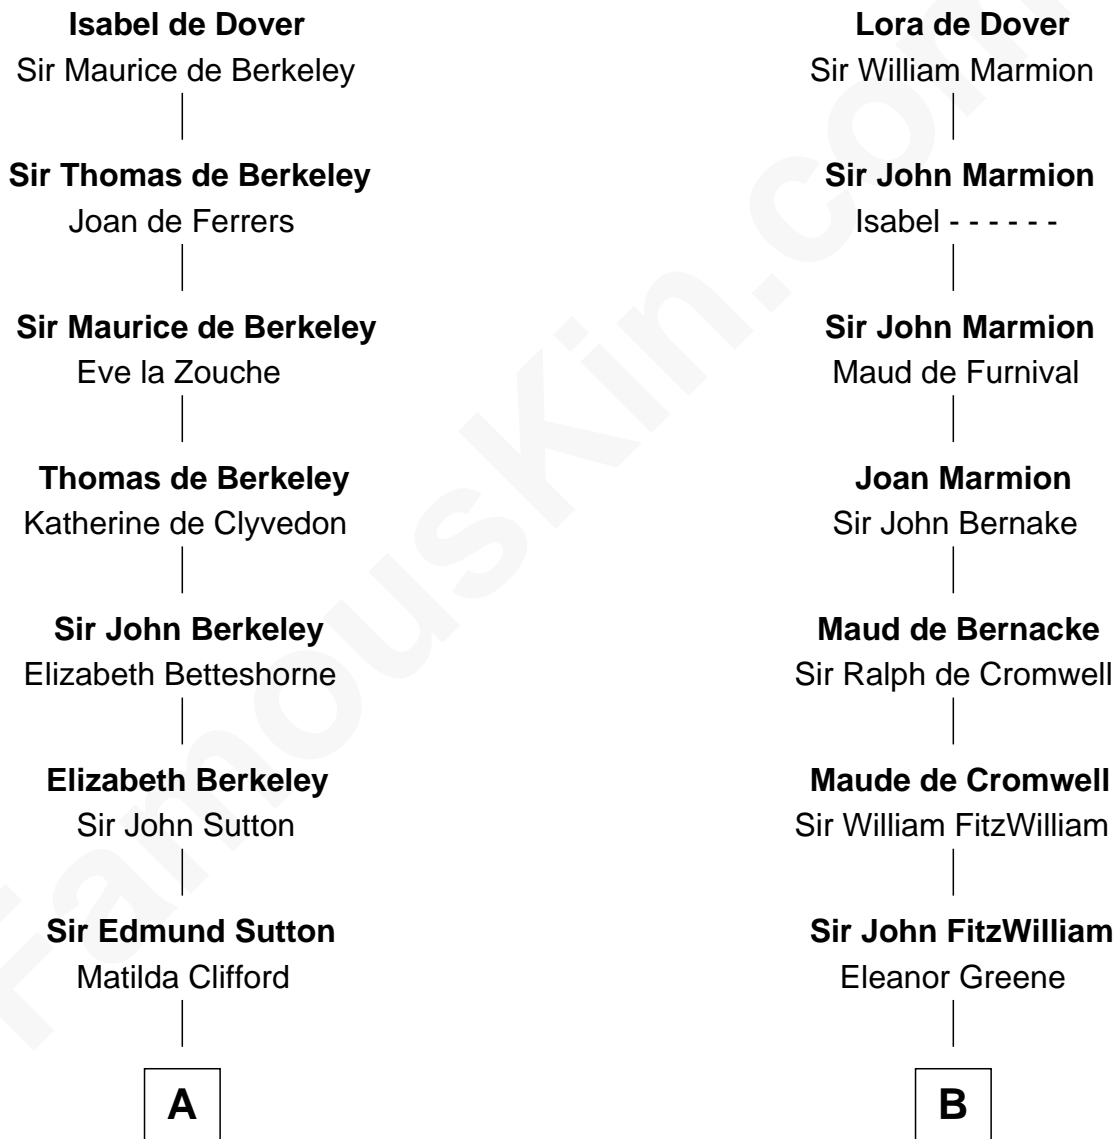

## Relationship Chart of

### Fitzhugh Lee

40th Governor of Virginia

19th cousin 2 times removed of

### Franklin D. Roosevelt

32nd U.S. President

**Sir Richard FitzRoy**

Rose de Dover

**C**

**Gen. John Mason**  
Anne Maria Murray

**Anna Maria Mason**  
Sydney Smith Lee

**Fitzhugh Lee**  
*40th Governor of Virginia*