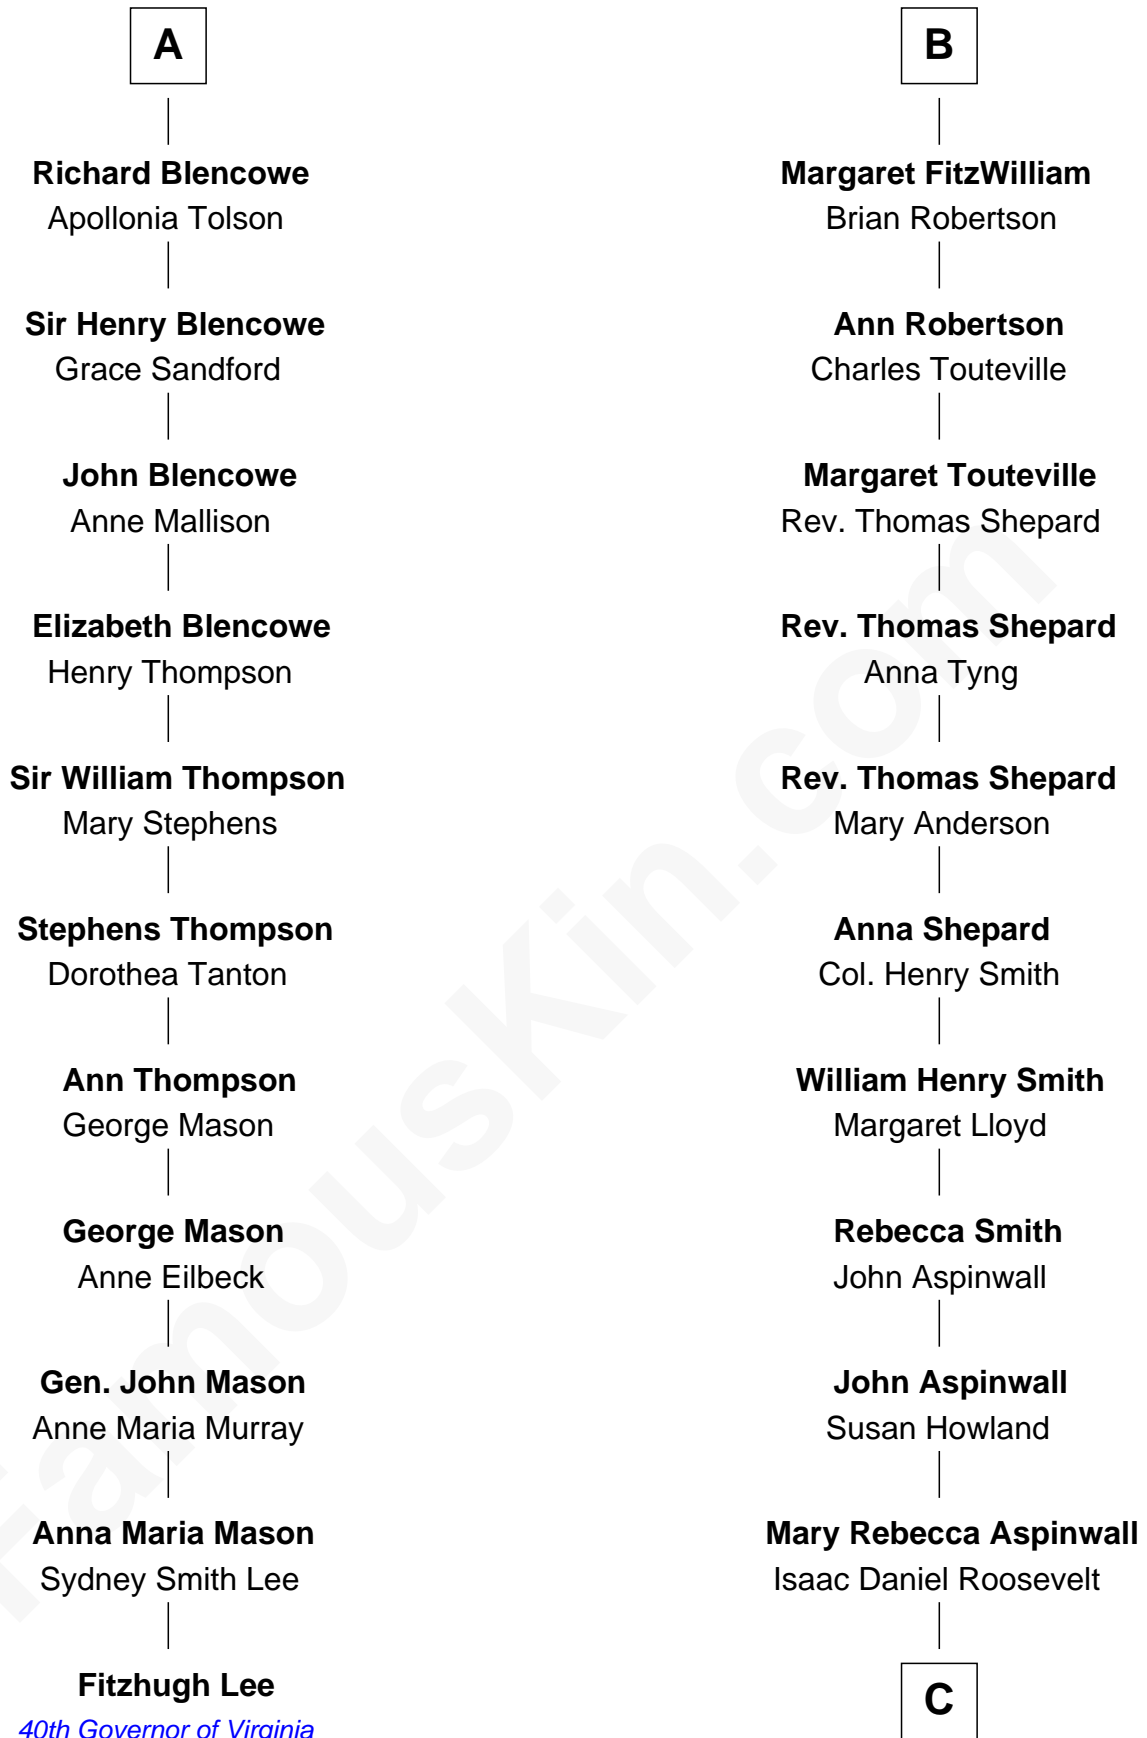

FamousKin.com

Relationship Chart of

Fitzhugh Lee

40th Governor of Virginia

17th cousin 1 time removed of

Franklin D. Roosevelt

32nd U.S. President

Eudo la Zouche
Milicent de Cantilupe

Eve la Zouche
Sir Maurice de Berkeley

Thomas de Berkeley
Katherine de Clyvedon

Sir John Berkeley
Elizabeth Betteshorne

Elizabeth Berkeley
Sir John Sutton

Sir Edmund Sutton
Matilda Clifford

Thomas Dudley
Grace Threlkeld

Winifred Dudley
Anthony Blencowe

A

Lucy Zouche
Thomas de Greene

Sir Henry Greene
Katherine Drayton

Sir Henry de Greene
Matilda de Mauduit

Eleanor Greene
Sir John FitzWilliam

John FitzWilliam
Helen Villiers

Sir William FitzWilliam
Anne Hawes

Richard FitzWilliam
Elizabeth Knyvet

B

C

|
James Roosevelt

Sara Delano

|
Franklin D. Roosevelt

32nd U.S. President

FamousKin.com