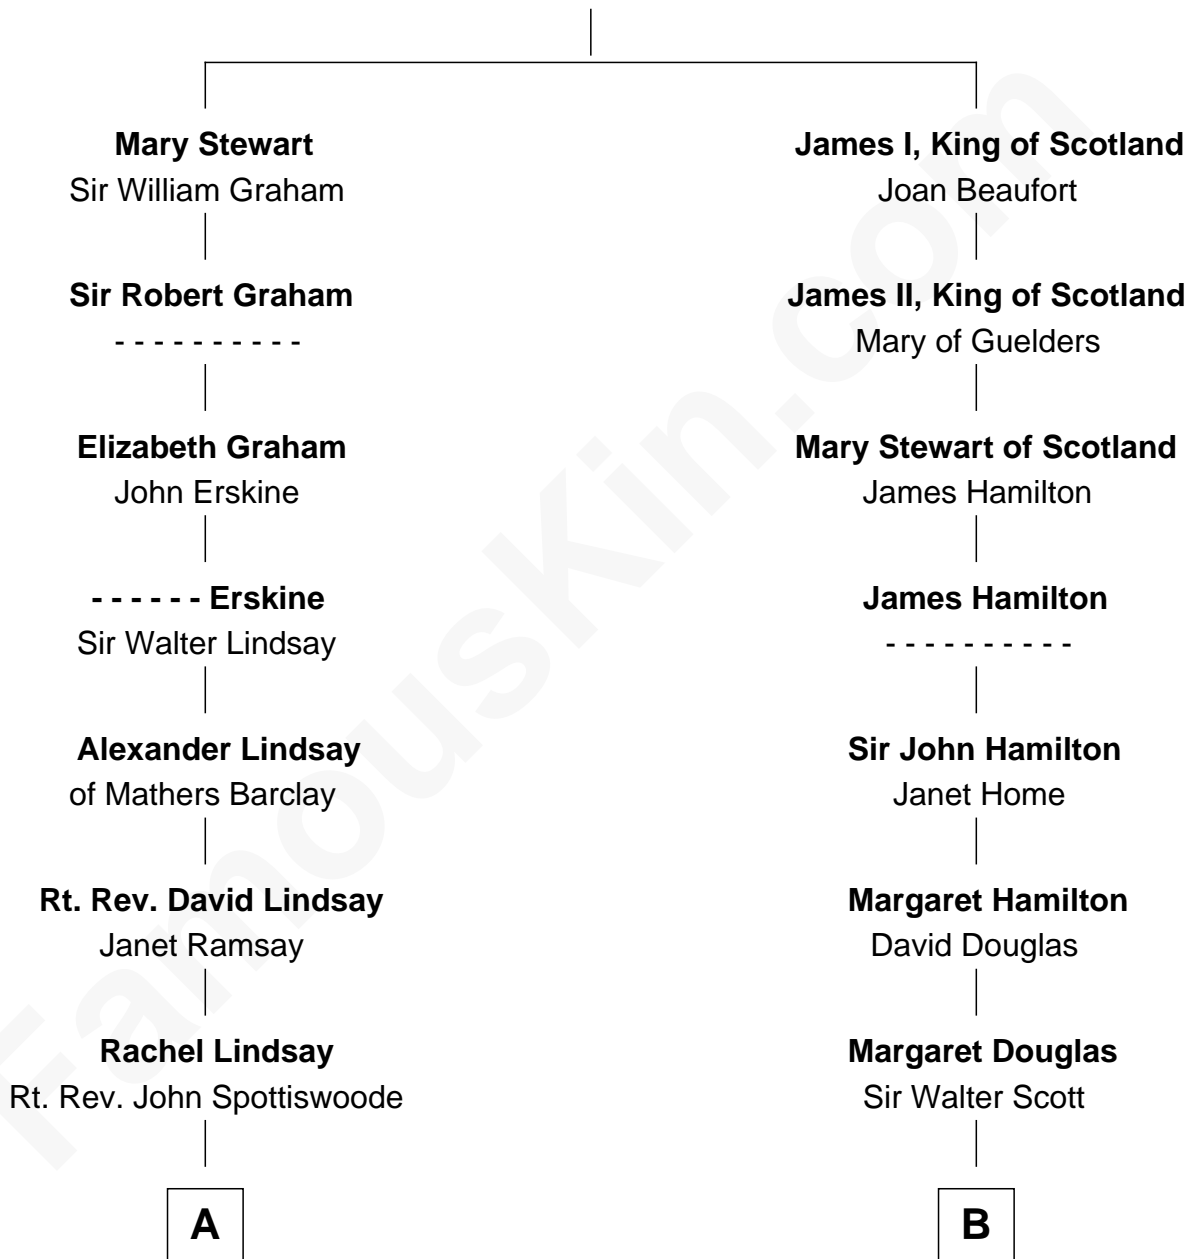

## Relationship Chart of

### Fitzhugh Lee

40th Governor of Virginia

14th cousin 4 times removed of

### Franklin D. Roosevelt

32nd U.S. President

**Robert III, King of Scotland**

Anabella Drummond

C

Sara Delano  
James Roosevelt

Franklin D. Roosevelt  
*32nd U.S. President*

FamousKin.com