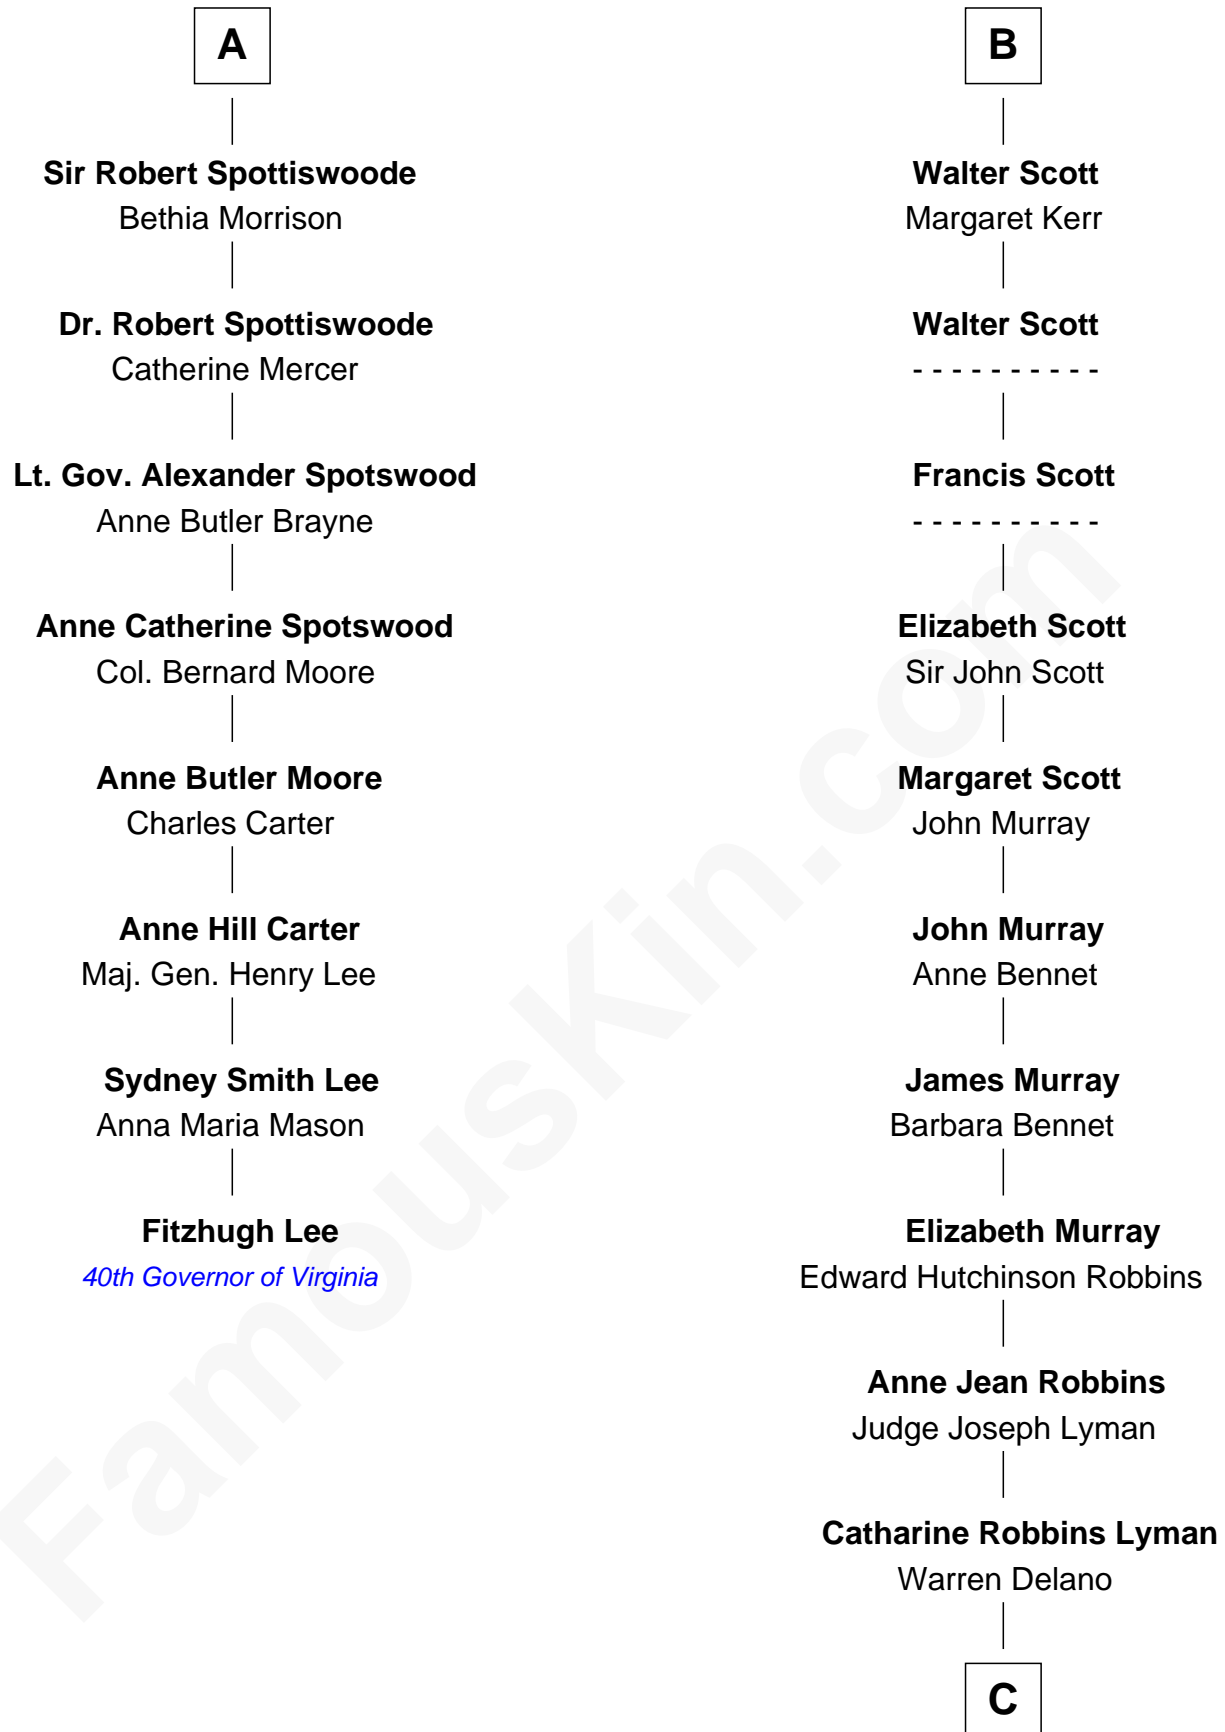

## Relationship Chart of

### Fitzhugh Lee

40th Governor of Virginia

14th cousin 4 times removed of

### Franklin D. Roosevelt

32nd U.S. President

**Robert III, King of Scotland**

Anabella Drummond

C

Sara Delano  
James Roosevelt

Franklin D. Roosevelt  
*32nd U.S. President*

FamousKin.com