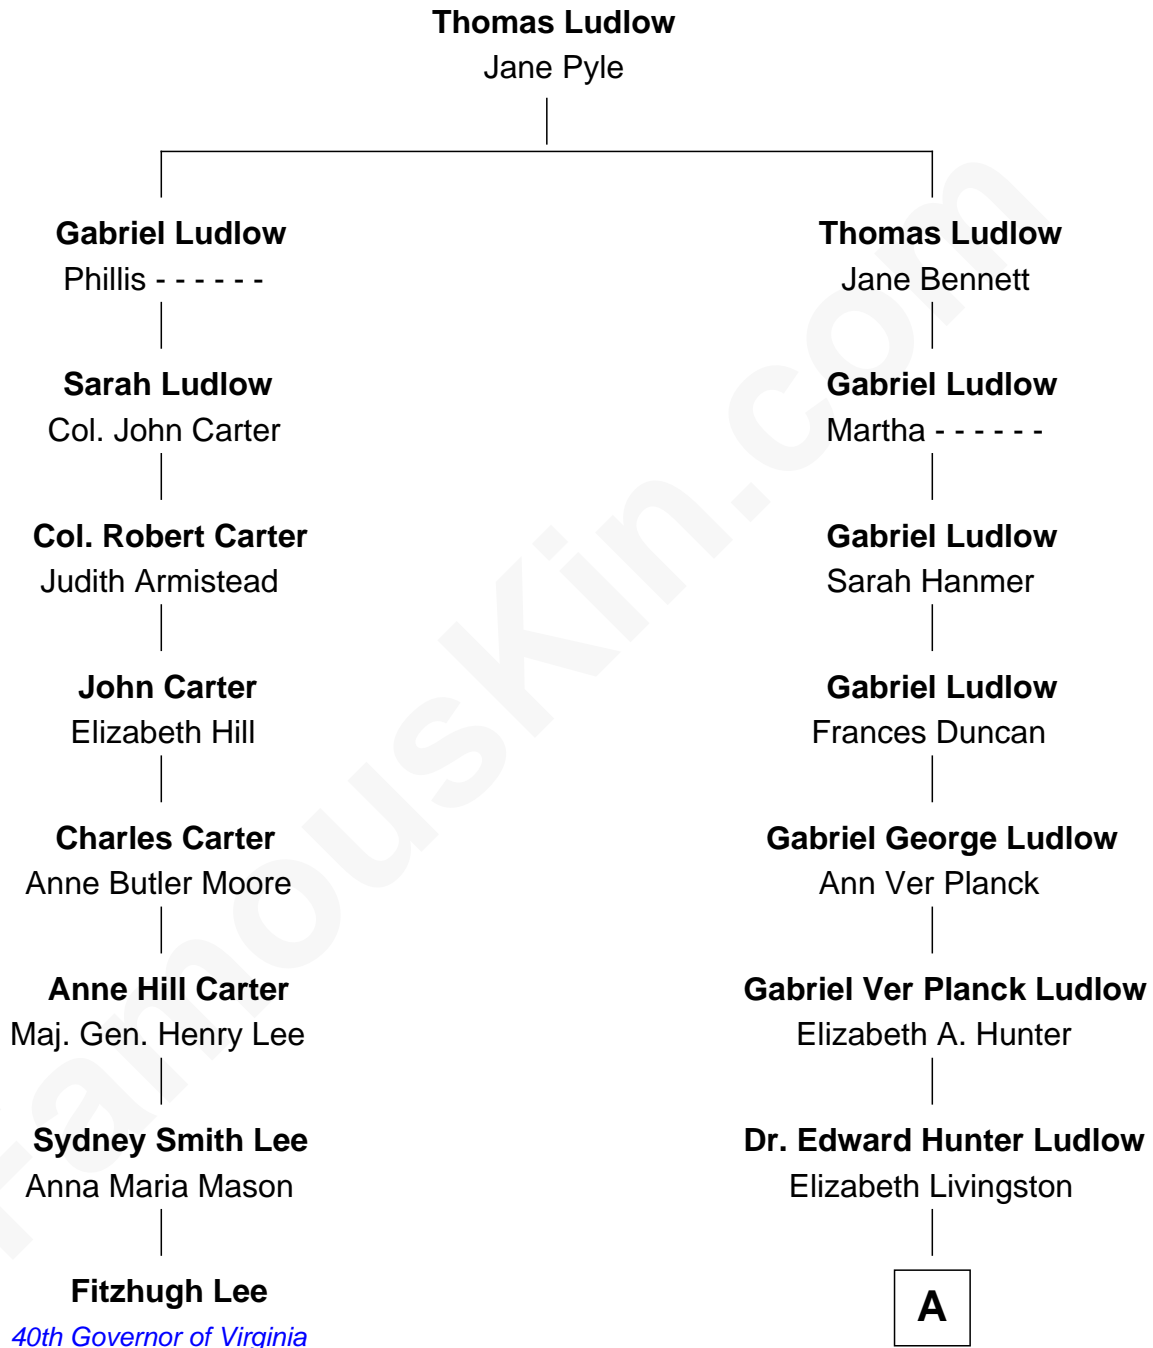

## Relationship Chart of

### Fitzhugh Lee

40th Governor of Virginia

7th cousin 2 times removed of

### Eleanor Roosevelt

First Lady of President Franklin D. Roosevelt

A

|  
**Mary Livingston Ludlow**

Valentine Gill Hall

|  
**Anna Rebecca Hall**

Elliott Roosevelt

|  
**Eleanor Roosevelt**

*First Lady of Franklin Roosevelt*

FamousKin.com