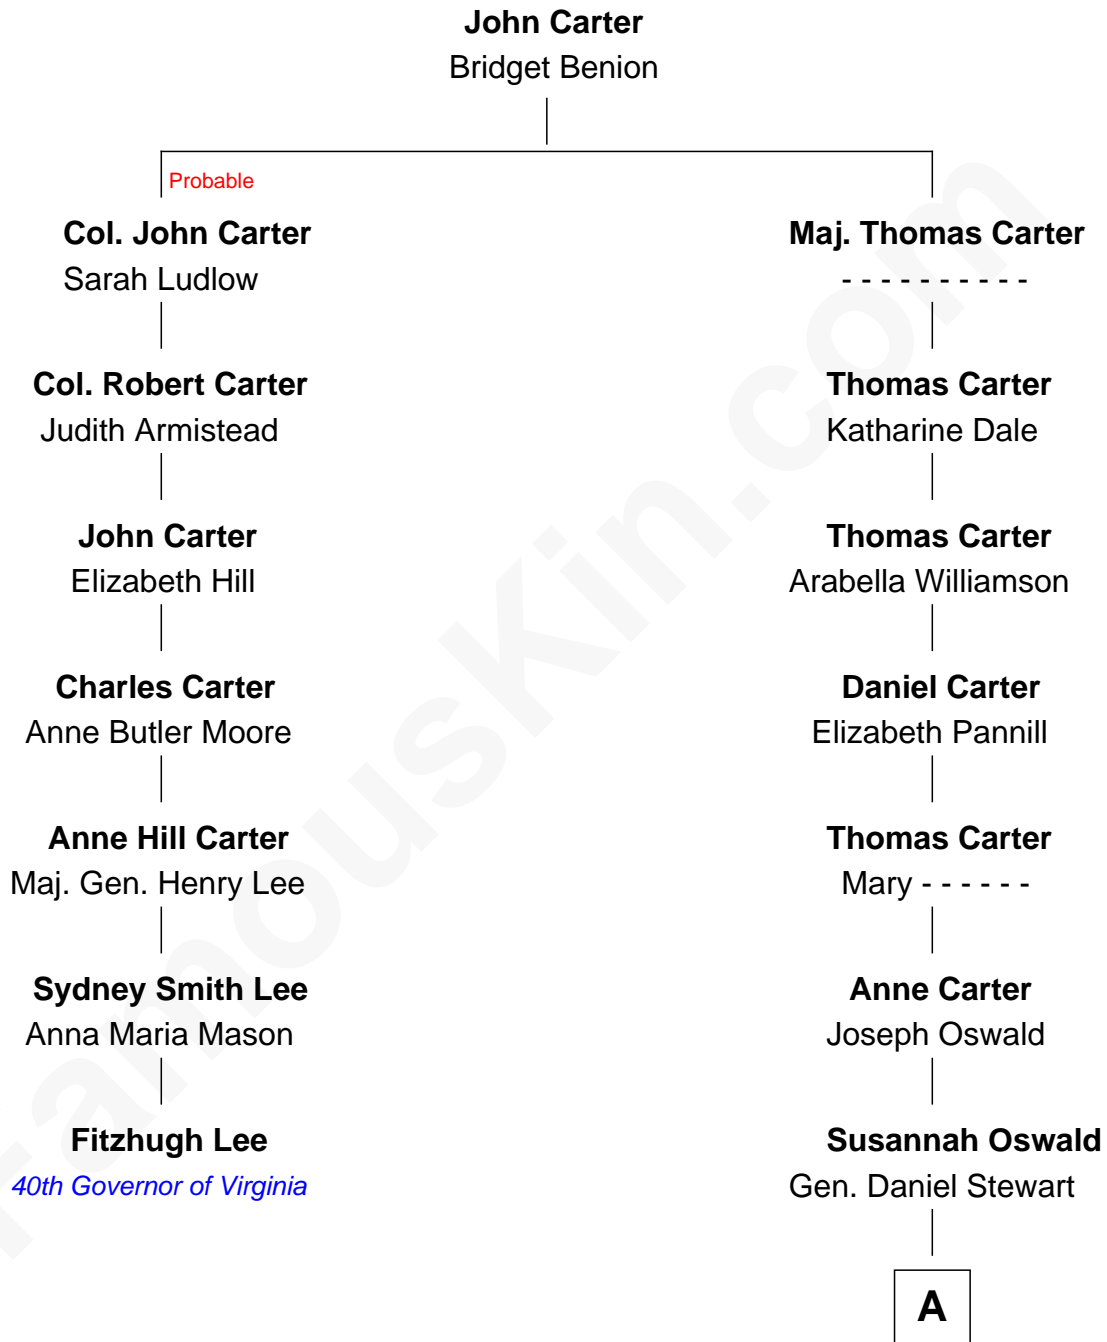

FamousKin.com

Relationship Chart of

Fitzhugh Lee

40th Governor of Virginia

6th cousin 3 times removed of

Theodore Roosevelt

26th U.S. President

A

Martha Stewart
James Stephens Bulloch

Martha Bulloch
Theodore Roosevelt

Theodore Roosevelt
26th U.S. President

FamousKin.com