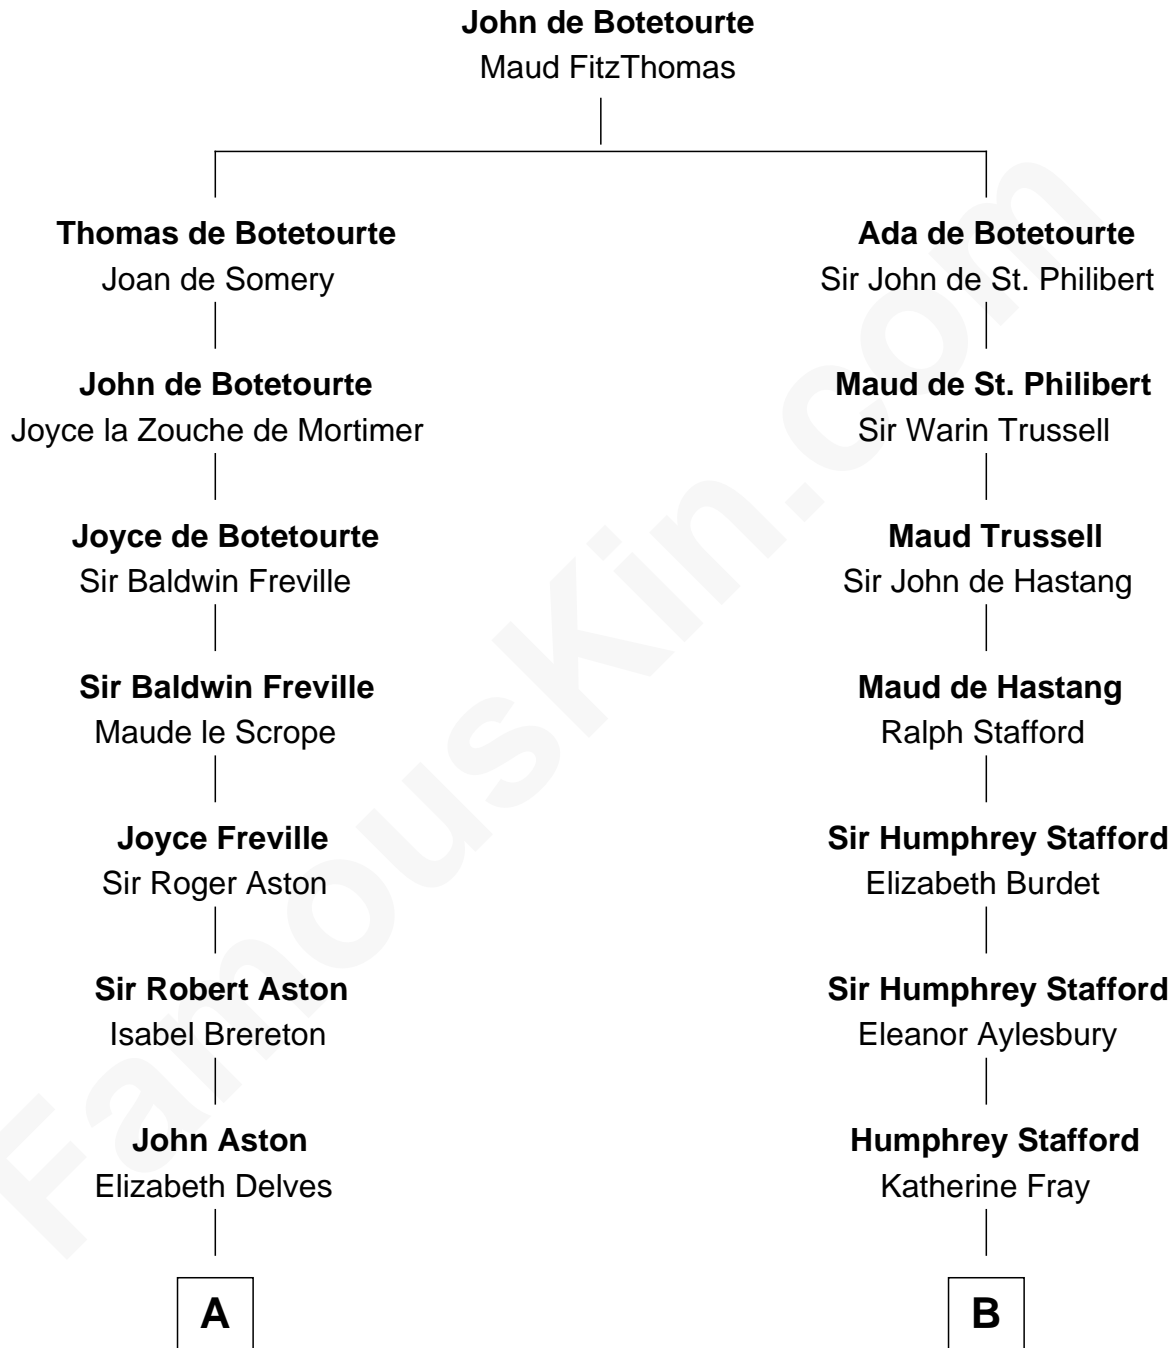

FamousKin.com

Relationship Chart of

Fitzhugh Lee

40th Governor of Virginia

19th cousin 1 time removed of

Alice (Lee) Roosevelt

First Wife of President Theodore Roosevelt

C

Gen. John Mason
Anne Maria Murray

Anna Maria Mason
Sydney Smith Lee

Fitzhugh Lee
40th Governor of Virginia

D

Humphrey Hathaway
Abigail Smith

Alice Russell Hathaway
Elisha Haskell

Caroline Watts Haskell
George Cabot Lee

Alice (Lee) Roosevelt
Wife of President Theodore Roosevelt

FamousKin.com