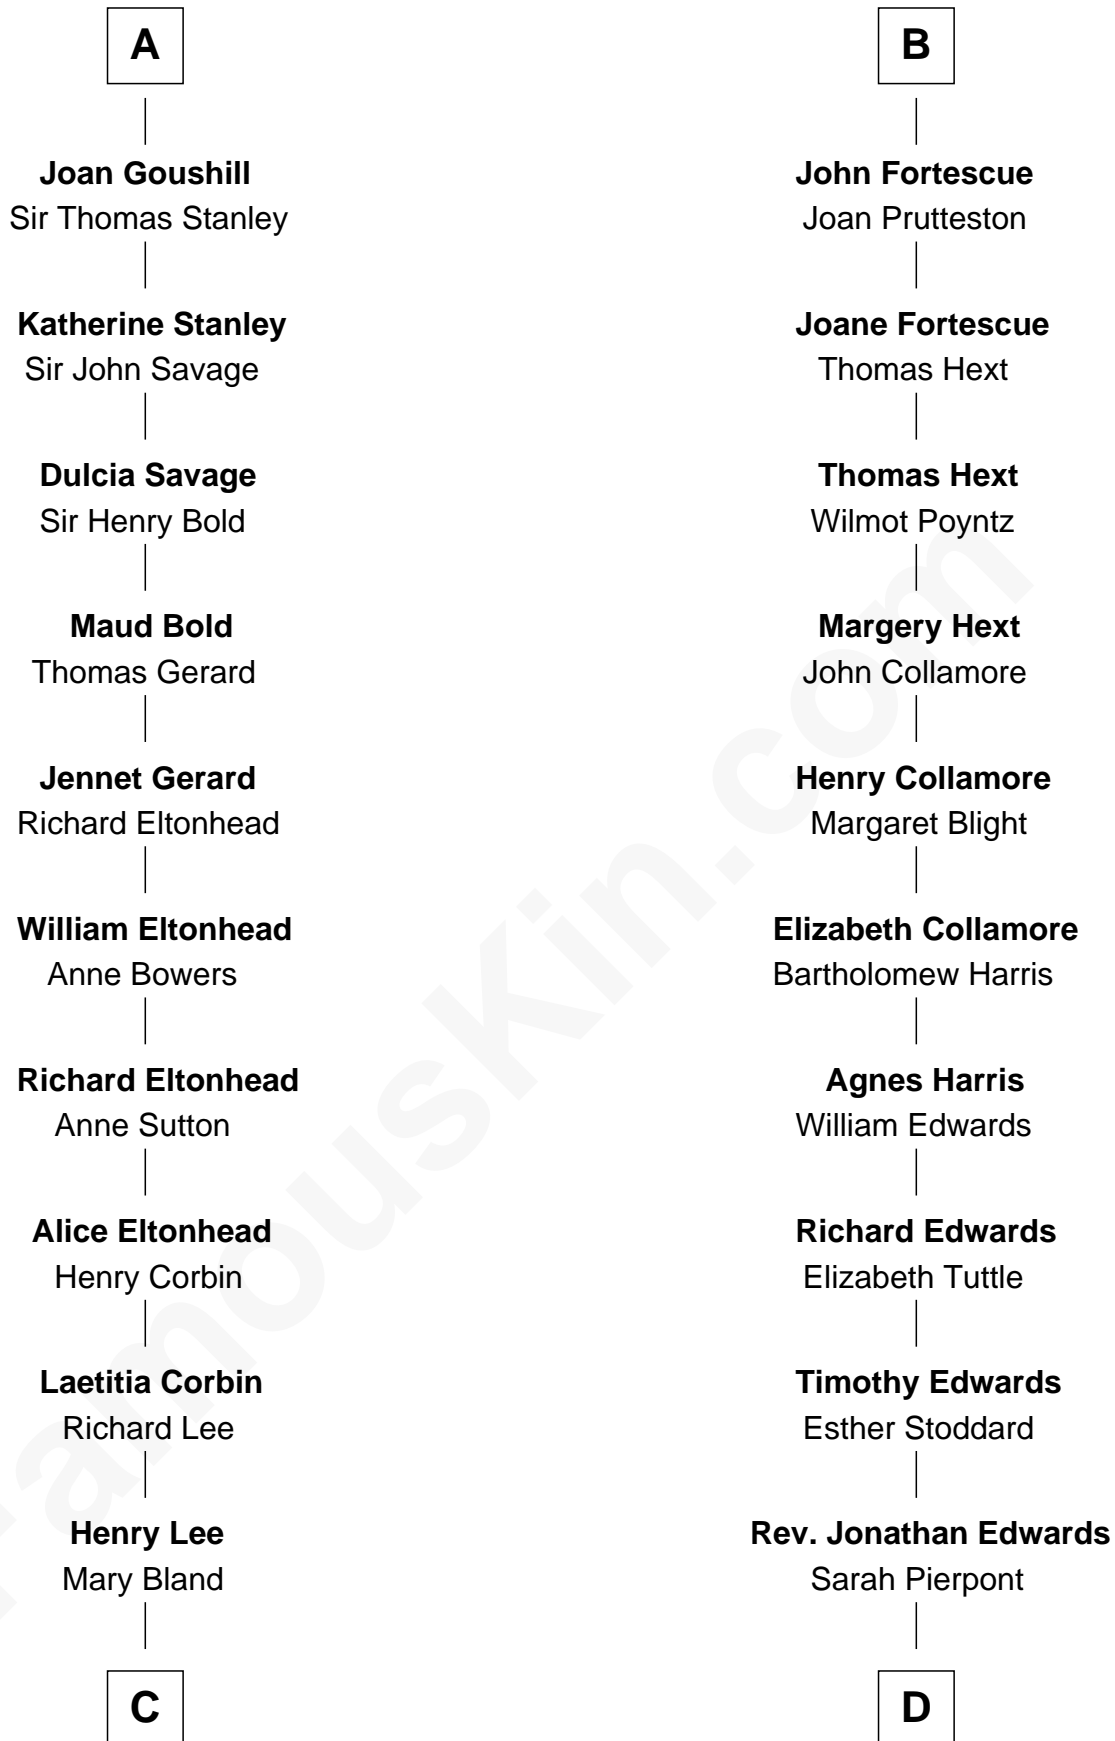

### Fitzhugh Lee

40th Governor of Virginia

20th cousin 1 time removed of

### Edith (Carow) Roosevelt

First Lady of President Theodore Roosevelt

**Sir Geoffrey FitzPiers**

Aveline de Clare

**C**

**Col. Henry Lee**

Lucy Grymes

**Maj. Gen. Henry Lee**

Anne Hill Carter

**Sydney Smith Lee**

Anna Maria Mason

**Fitzhugh Lee**

*40th Governor of Virginia*

**D**

**Timothy Edwards**

Rhoda Ogden

**Sarah Edwards**

Daniel Tyler

**Gen. Daniel Tyler**

Emily Lee

**Gertrude Elizabeth Tyler**

Charles Carow

**Edith (Carow) Roosevelt**

*First Lady of Theodore Roosevelt*