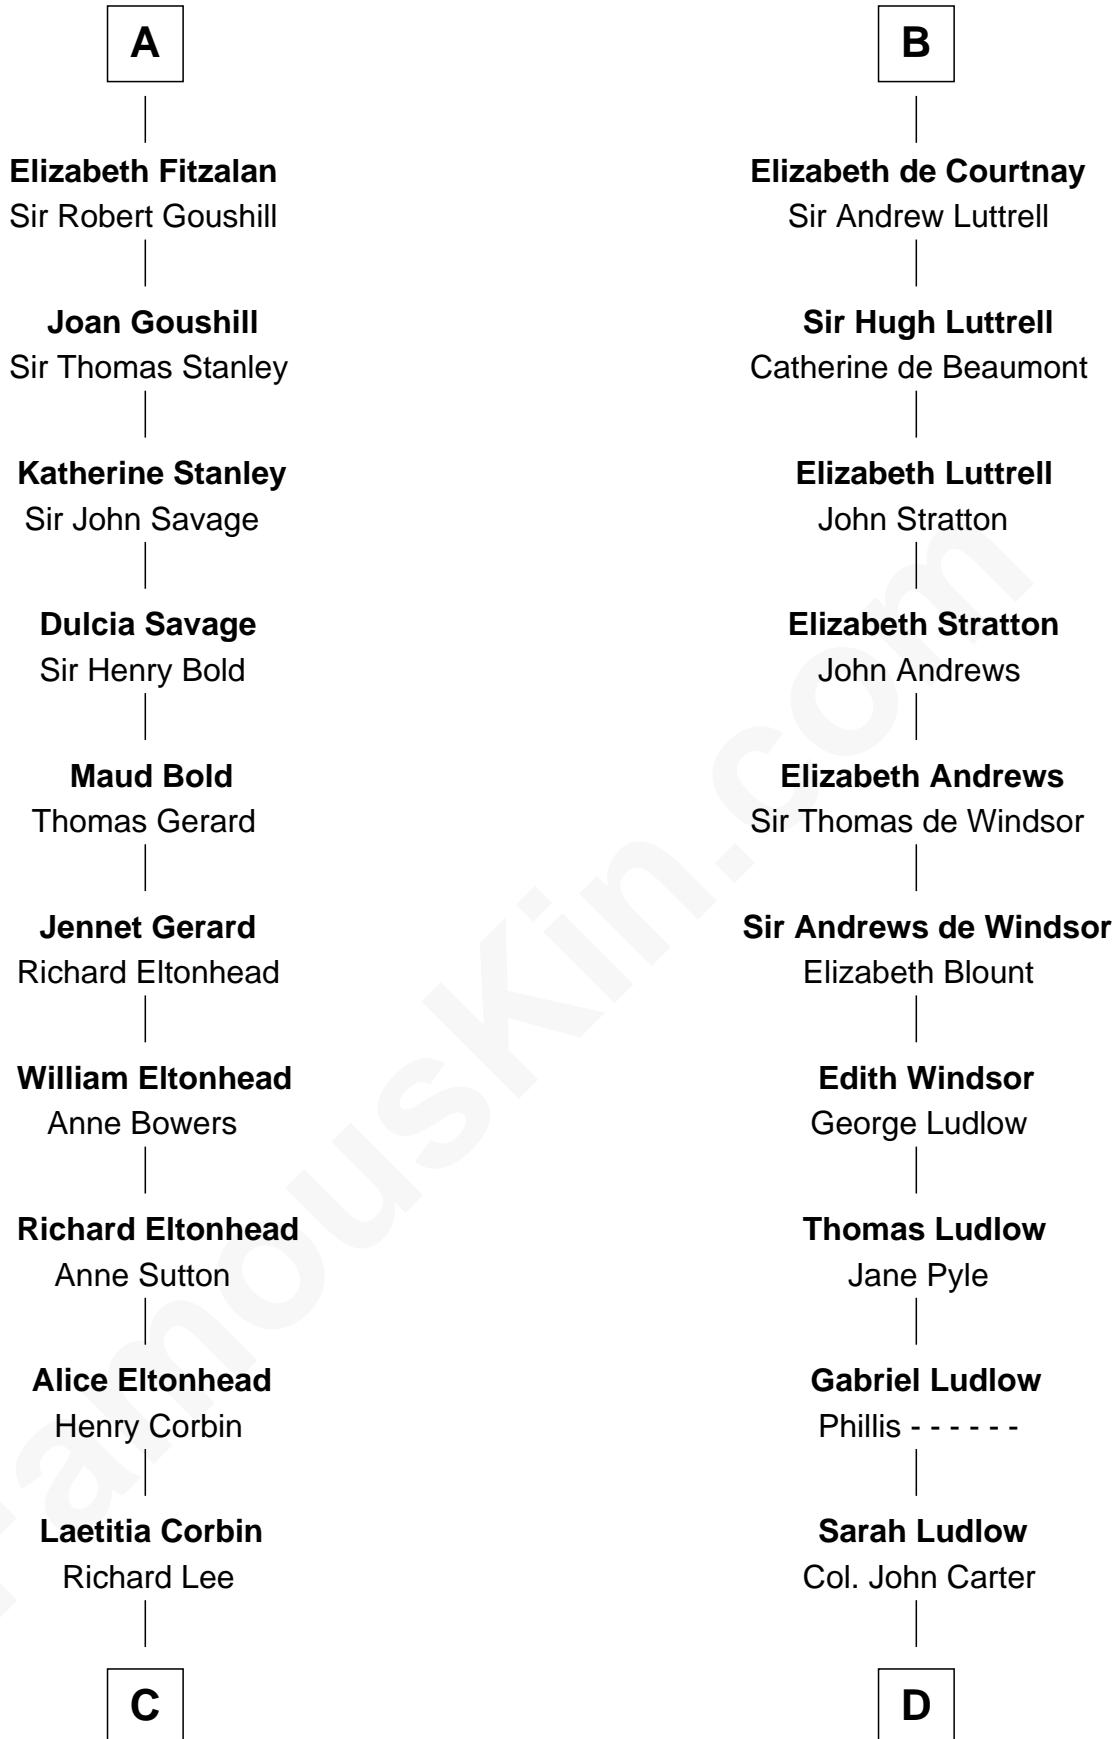

## Relationship Chart of Fitzhugh Lee

40th Governor of Virginia

19th cousin 2 times removed of

**Carter Braxton**

Signer of the Declaration of Independence

**Piers de Lutegareshale**

Maud de Mandeville

**C**

**Henry Lee**  
Mary Bland

**Col. Henry Lee**  
Lucy Grymes

**Maj. Gen. Henry Lee**  
Anne Hill Carter

**Sydney Smith Lee**  
Anna Maria Mason

**Fitzhugh Lee**  
*40th Governor of Virginia*

**D**

**Col. Robert Carter**  
Elizabeth Landon

**Mary Carter**  
George Braxton

**Carter Braxton**  
*Signer of Declaration of Independence*

FamousKin.com