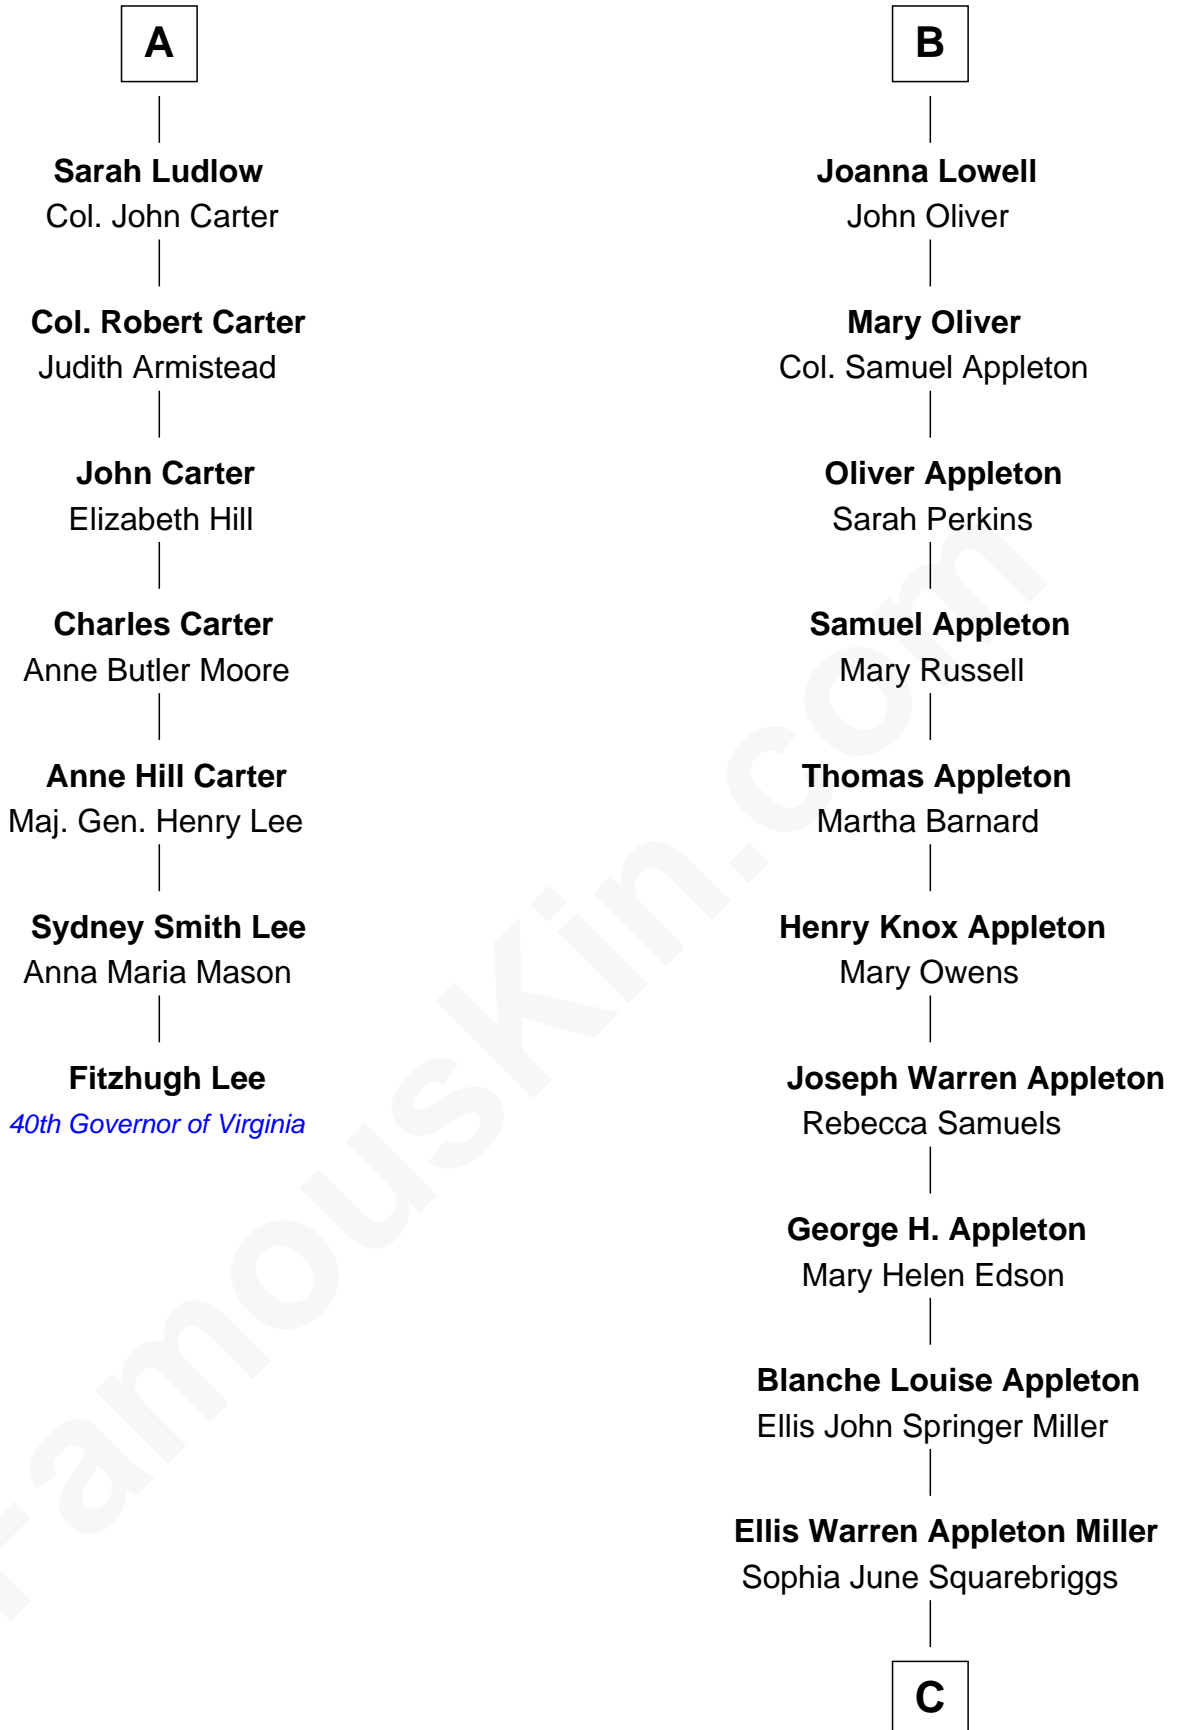

## Relationship Chart of

### Fitzhugh Lee

40th Governor of Virginia

13th cousin 5 times removed of

**Marie-Chantal Miller**

Crown Princess of Greece

C

Robert Warren Miller  
Marie Clara Pesantes

Marie-Chantal Miller  
*Crown Princess of Greece*

FamousKin.com