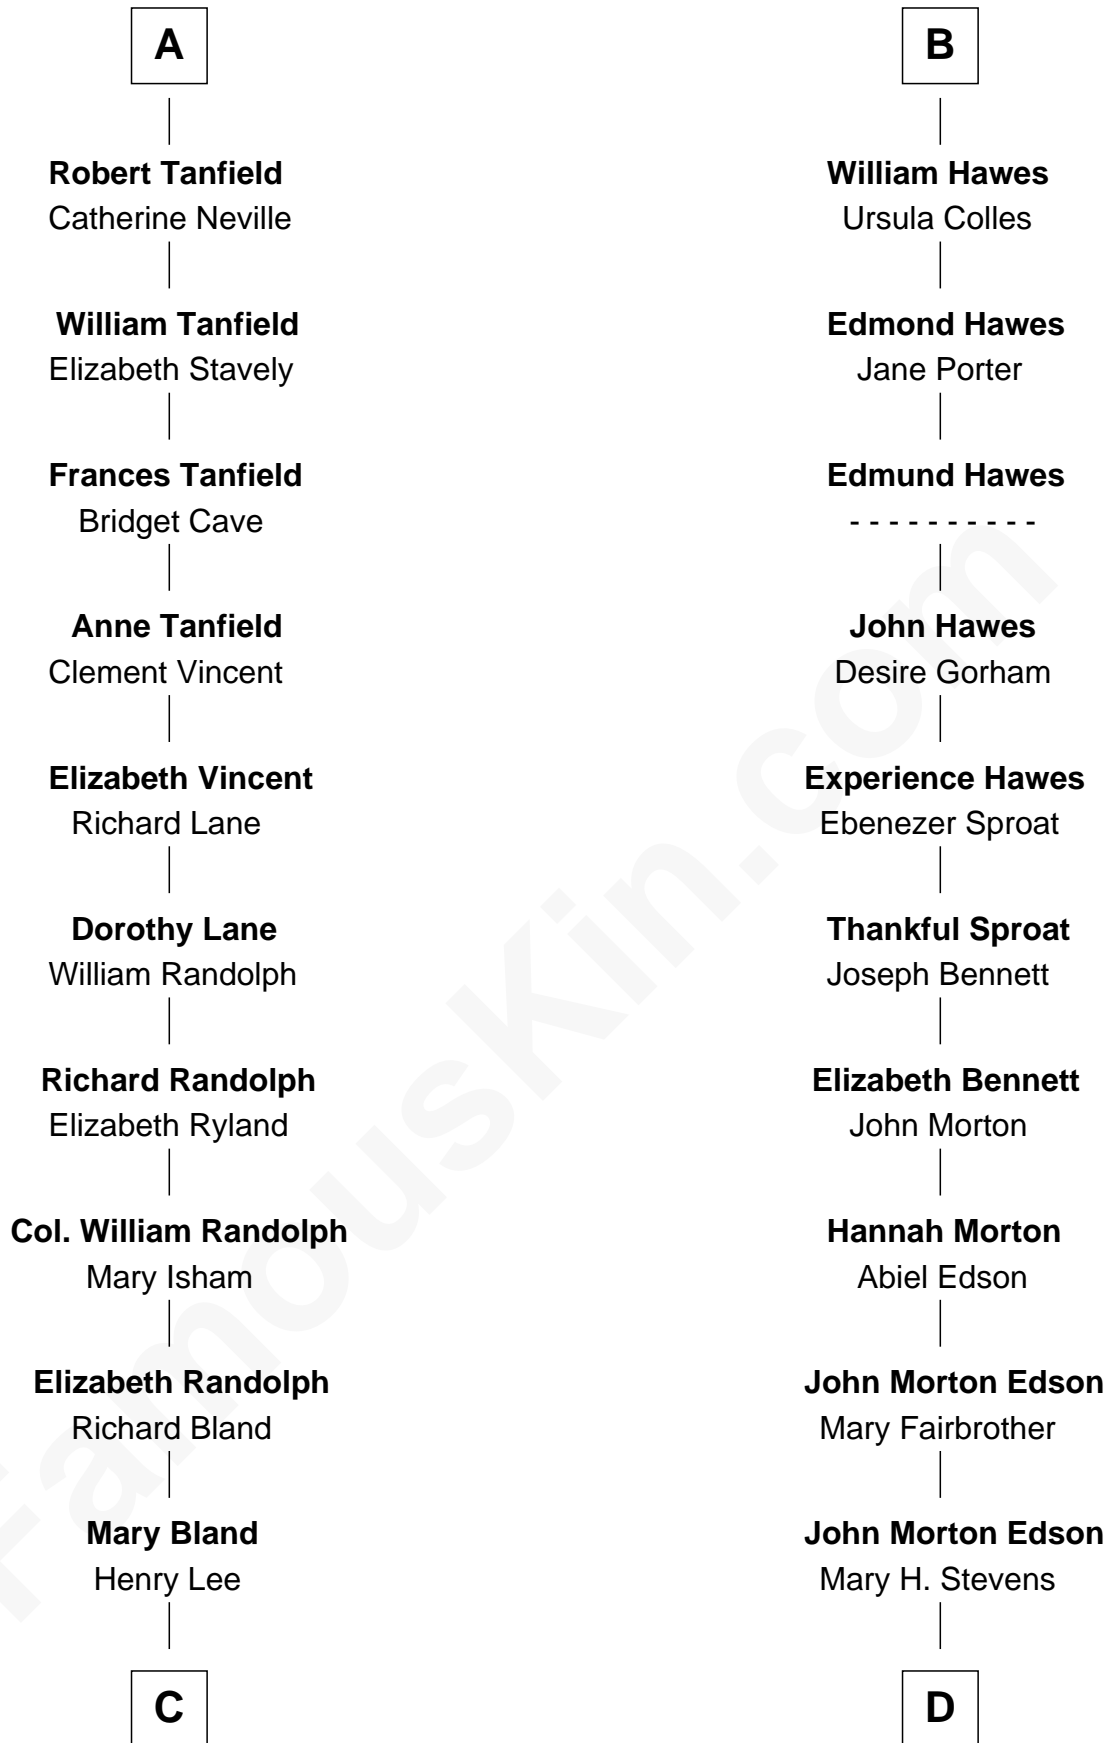

## Relationship Chart of

### Fitzhugh Lee

40th Governor of Virginia

20th cousin 1 time removed of

**Marie-Chantal Miller**

Crown Princess of Greece

**Sir Nicholas Audley**

Joan Martin

**C**