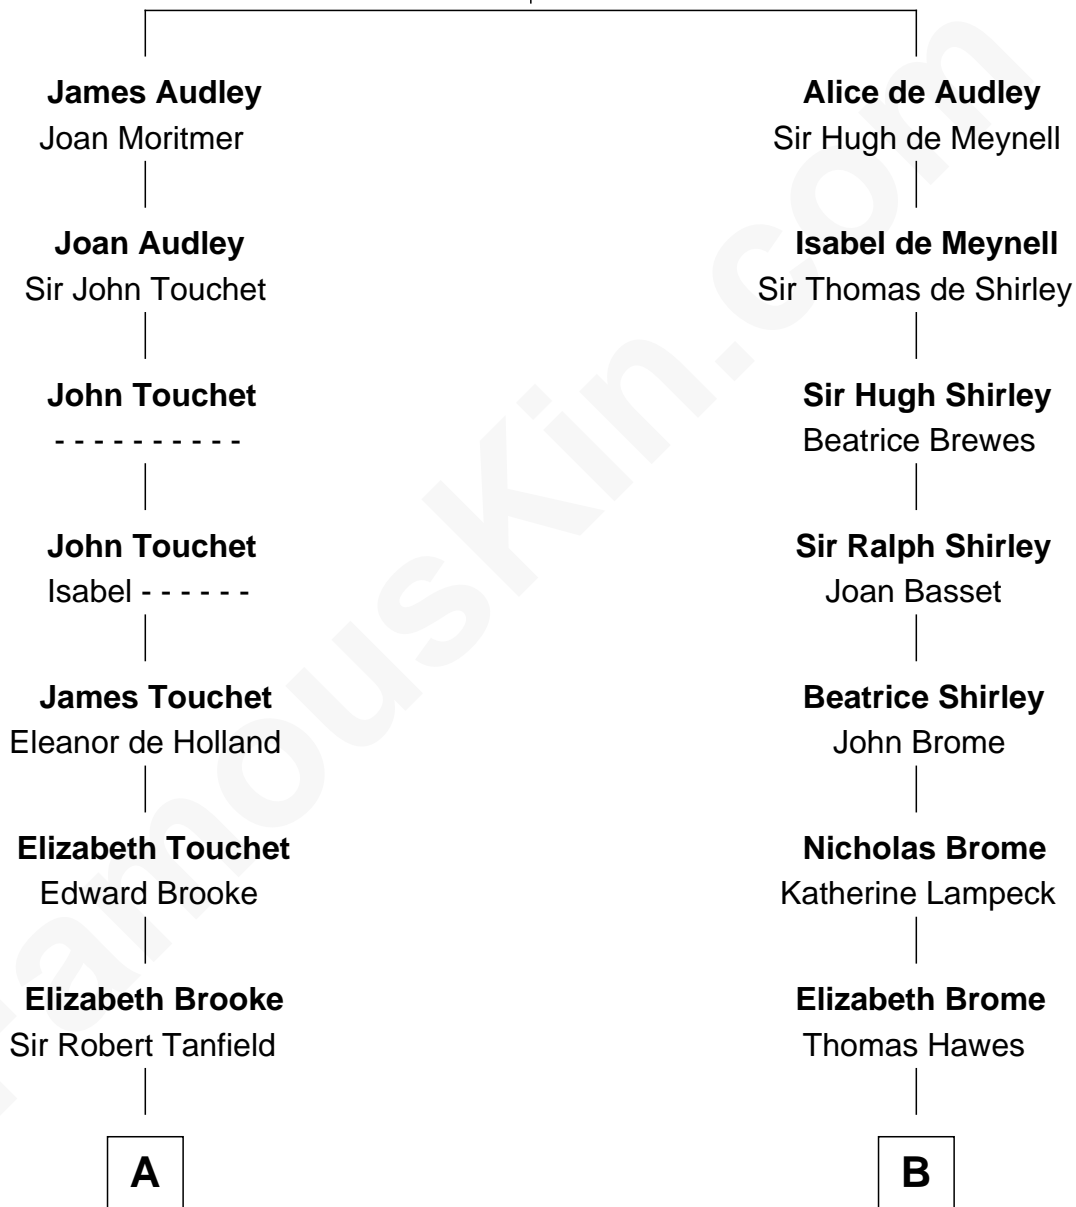

## Relationship Chart of

### Fitzhugh Lee

40th Governor of Virginia

20th cousin 1 time removed of

**Marie-Chantal Miller**

Crown Princess of Greece

**Sir Nicholas Audley**

Joan Martin

**C**

**Col. Henry Lee**

Lucy Grymes

**Maj. Gen. Henry Lee**

Anne Hill Carter

**Sydney Smith Lee**

Anna Maria Mason

**Fitzhugh Lee**

*40th Governor of Virginia*

**D**

**Mary Helen Edson**

George H. Appleton

**Blanche Louise Appleton**

Ellis John Springer Miller

**Ellis Warren Appleton Miller**

Sophia June Squarebriggs

**Robert Warren Miller**