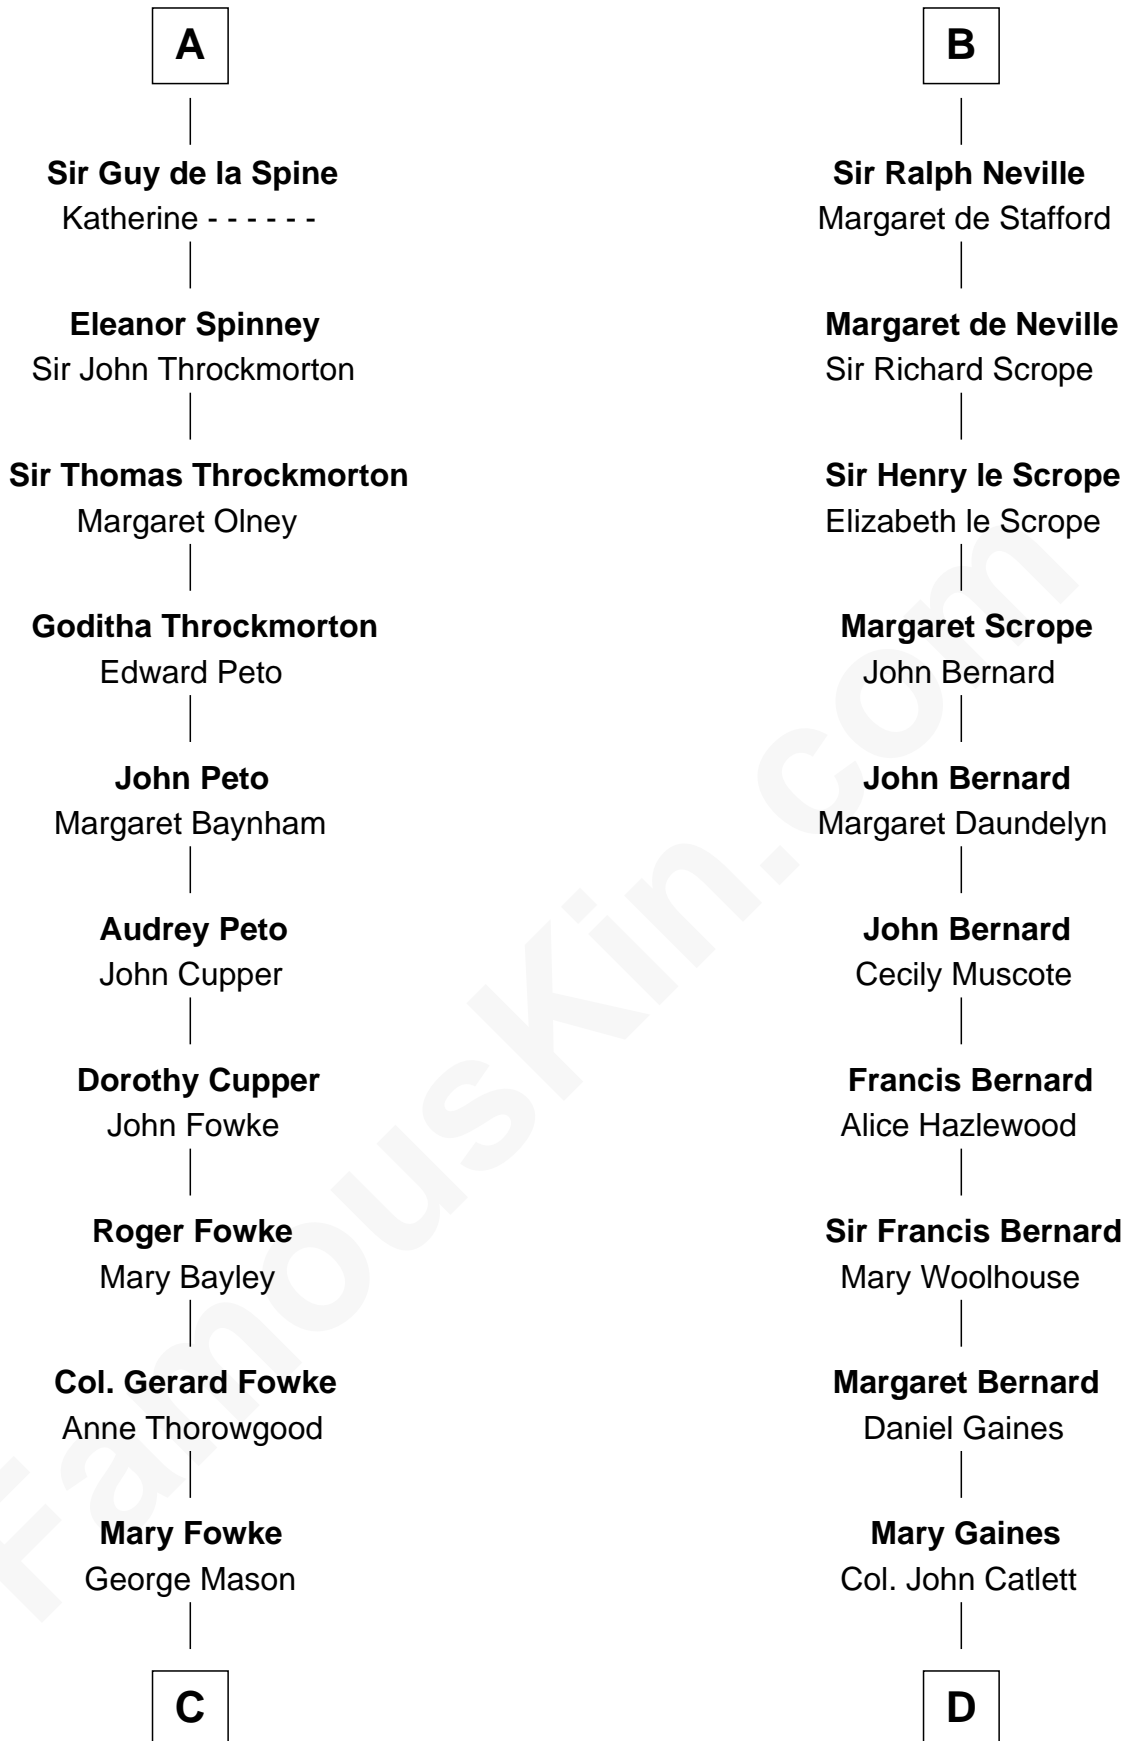

FamousKin.com

Relationship Chart of

Fitzhugh Lee

40th Governor of Virginia

19th cousin 2 times removed of

James Madison

4th U.S. President

C

George Mason
Ann Thompson

George Mason
Anne Eilbeck

Gen. John Mason
Anne Maria Murray

Anna Maria Mason
Sydney Smith Lee

Fitzhugh Lee
40th Governor of Virginia

D

Rebecca Catlett
Francis Conway

Eleanor Rose Conway
James Madison

James Madison
4th U.S. President

FamousKin.com