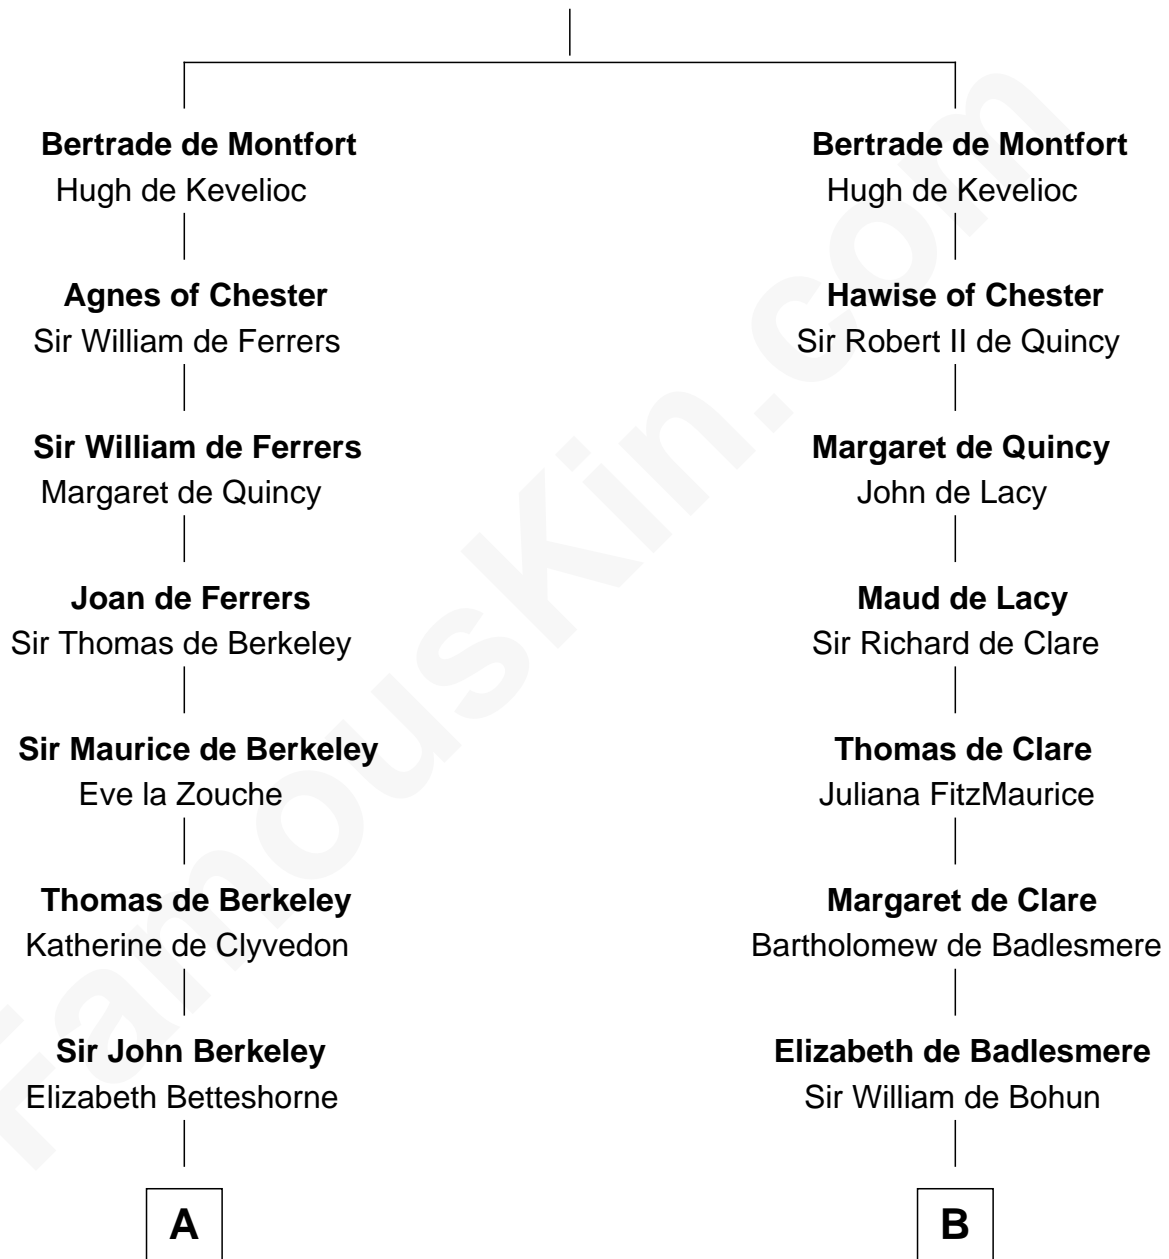

FamousKin.com

Relationship Chart of

Fitzhugh Lee

40th Governor of Virginia

20th cousin 1 time removed of

James Madison

4th U.S. President

Simon III de Montfort

Maud - - - - -

C

Ann Thompson

George Mason

George Mason

Anne Eilbeck

Gen. John Mason

Anne Maria Murray

Anna Maria Mason

Sydney Smith Lee

Fitzhugh Lee

40th Governor of Virginia

D

Edwin Conway

Elizabeth Thornton

Francis Conway

Rebecca Catlett

Eleanor Rose Conway

James Madison

James Madison

4th U.S. President