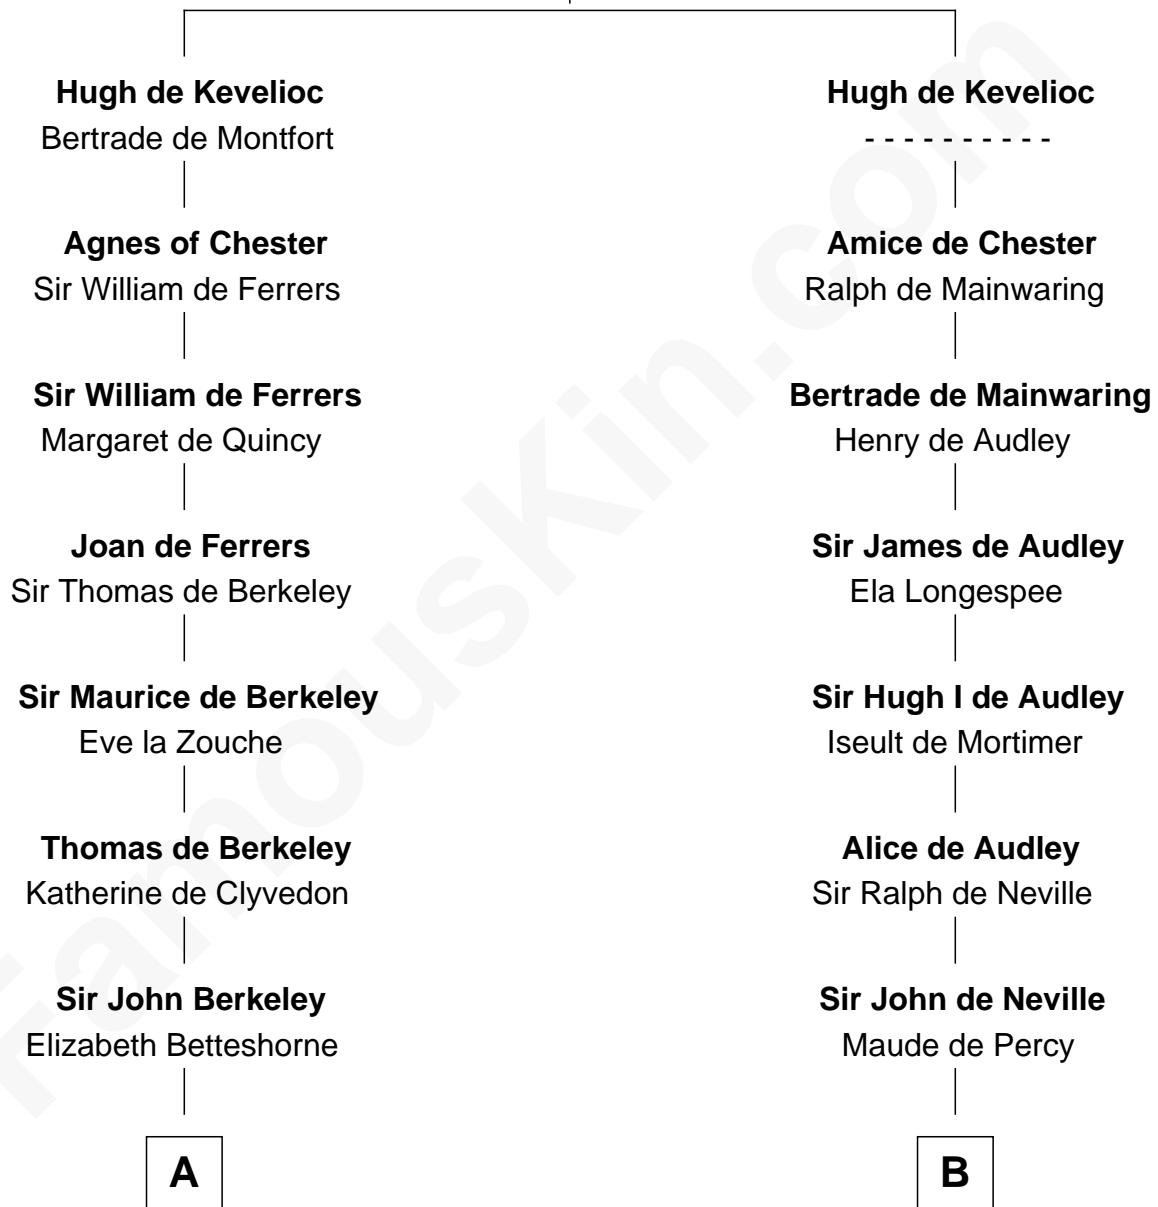

## Relationship Chart of

### Fitzhugh Lee

40th Governor of Virginia

19th cousin 2 times removed of

**James Madison**

4th U.S. President

**Sir Ranulf de Gernons**

Maud of Gloucester

**C**

**Ann Thompson**

George Mason

**George Mason**

Anne Eilbeck

**Gen. John Mason**

Anne Maria Murray

**Anna Maria Mason**

Sydney Smith Lee