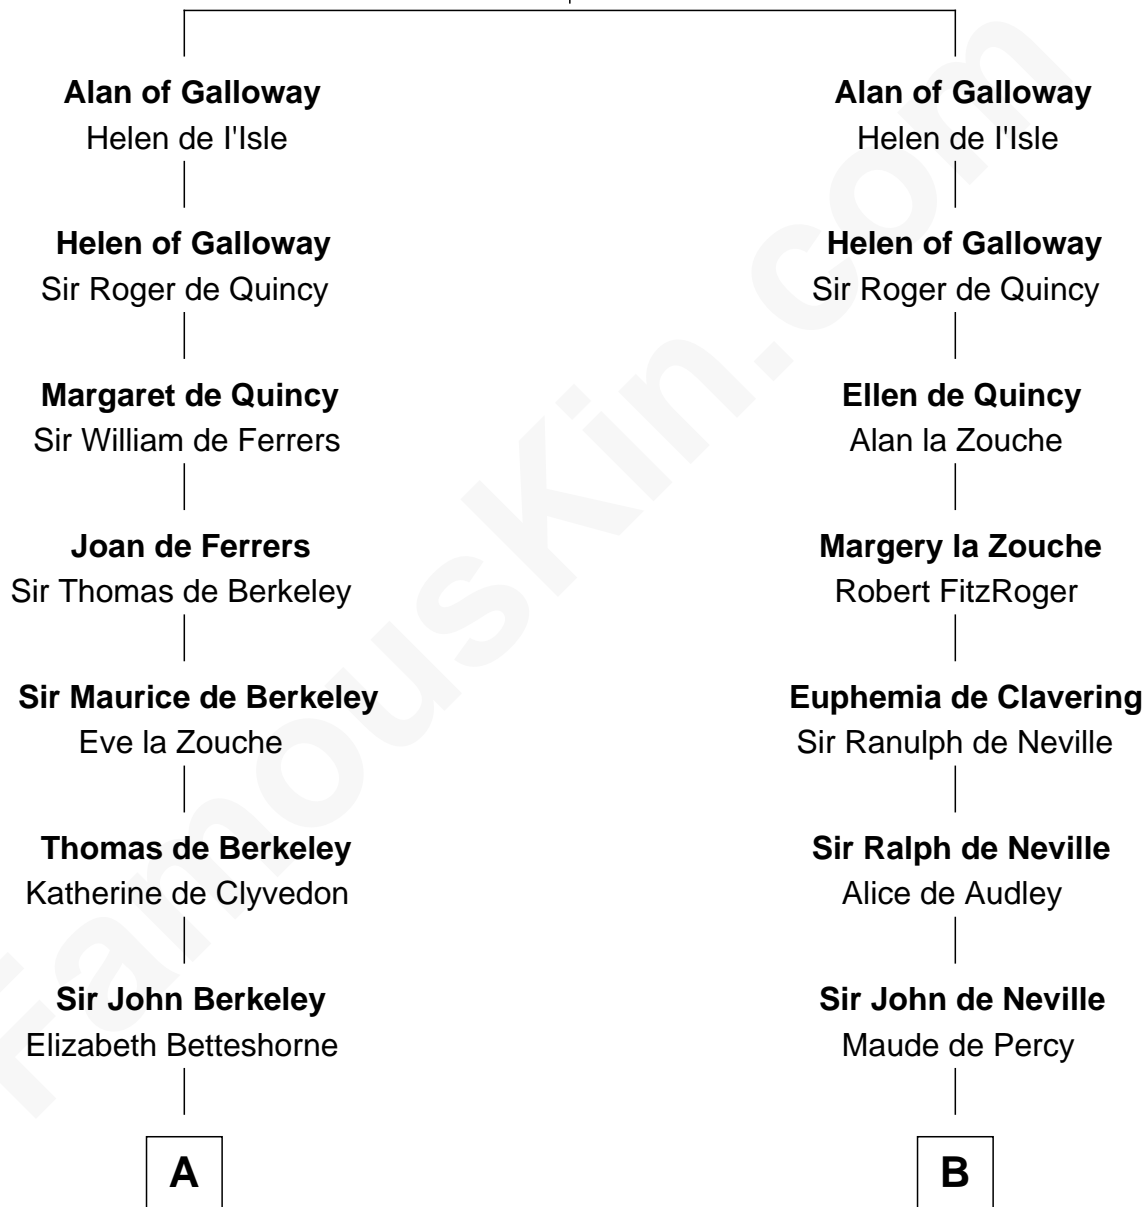

## Relationship Chart of

### Fitzhugh Lee

40th Governor of Virginia

19th cousin 2 times removed of

**James Madison**

4th U.S. President

**Roland of Galloway**

Helena de Morville

**C**

**Ann Thompson**

George Mason

**George Mason**

Anne Eilbeck

**Gen. John Mason**

Anne Maria Murray

**Anna Maria Mason**

Sydney Smith Lee