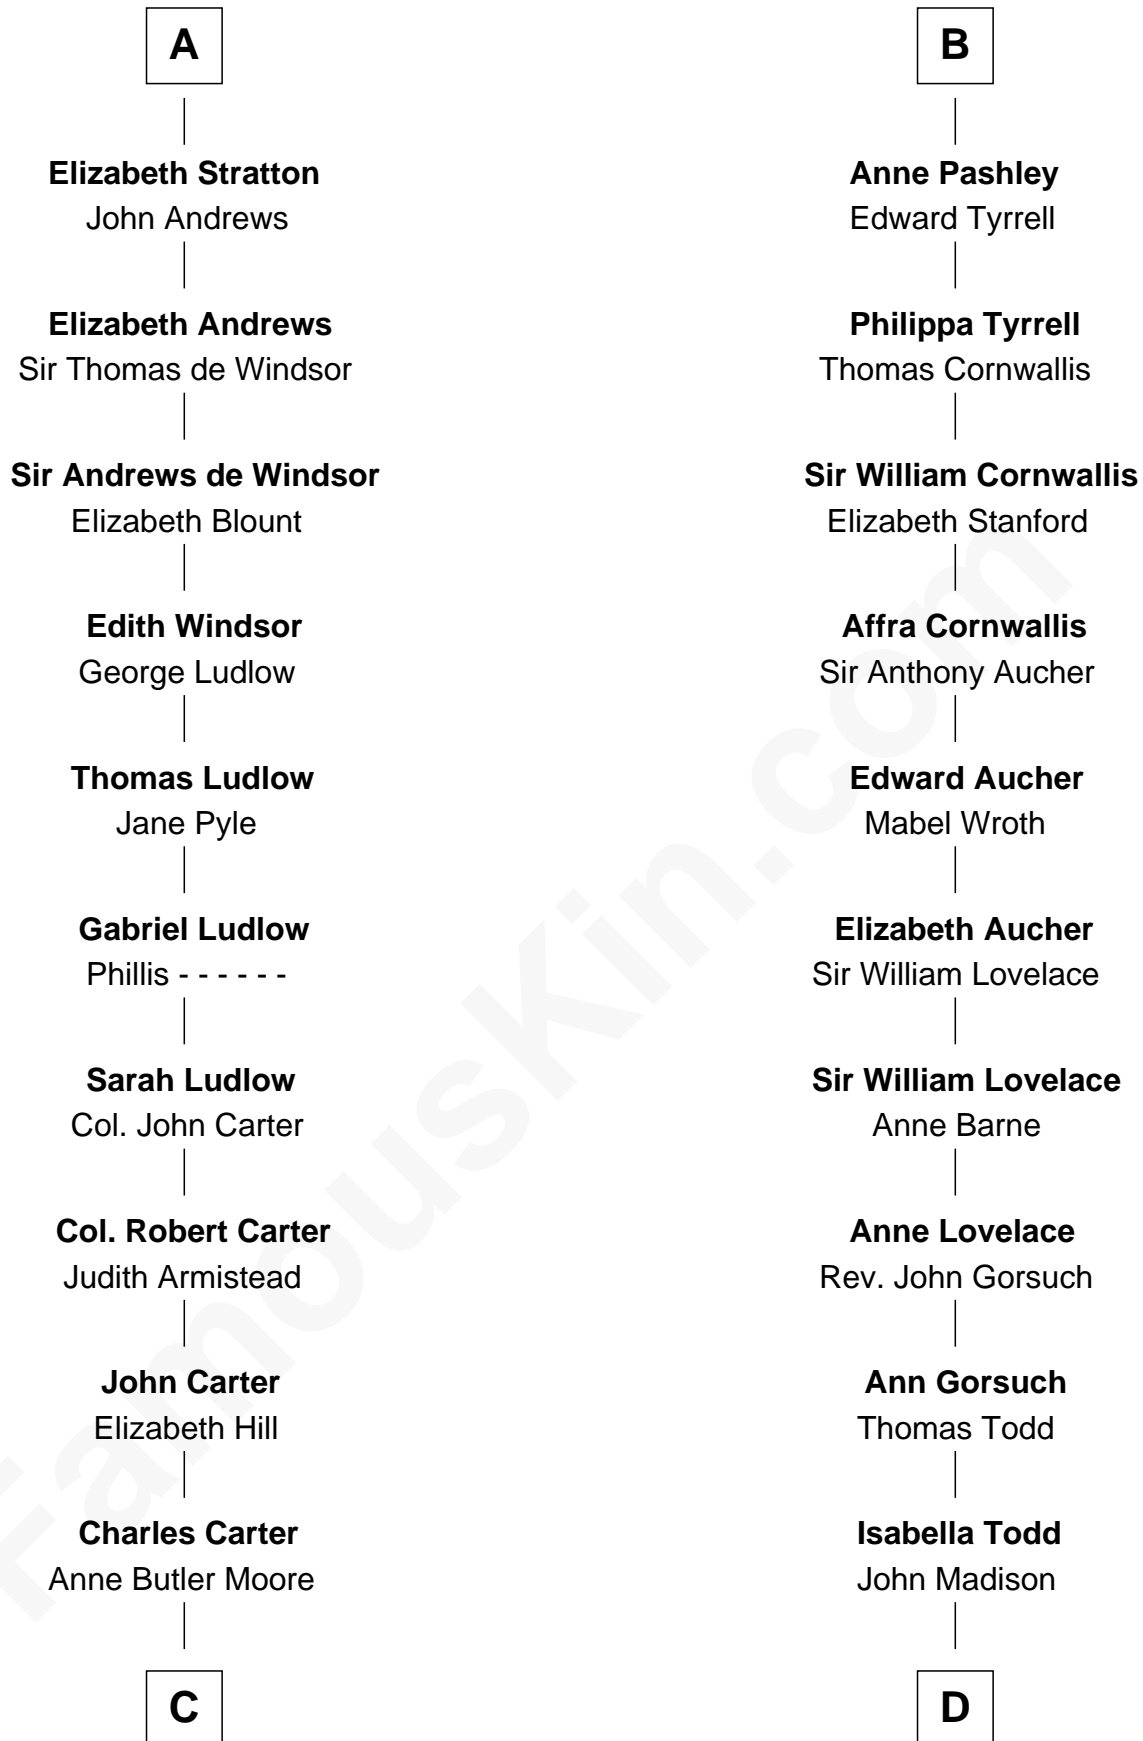

FamousKin.com Relationship Chart of

Fitzhugh Lee

40th Governor of Virginia

19th cousin of

James Madison

4th U.S. President

Sir Philip Basset

C

Anne Hill Carter
Maj. Gen. Henry Lee

Sydney Smith Lee
Anna Maria Mason

Fitzhugh Lee
40th Governor of Virginia

D

Ambrose Madison
Frances Taylor

James Madison
Eleanor Rose Conway

James Madison
4th U.S. President