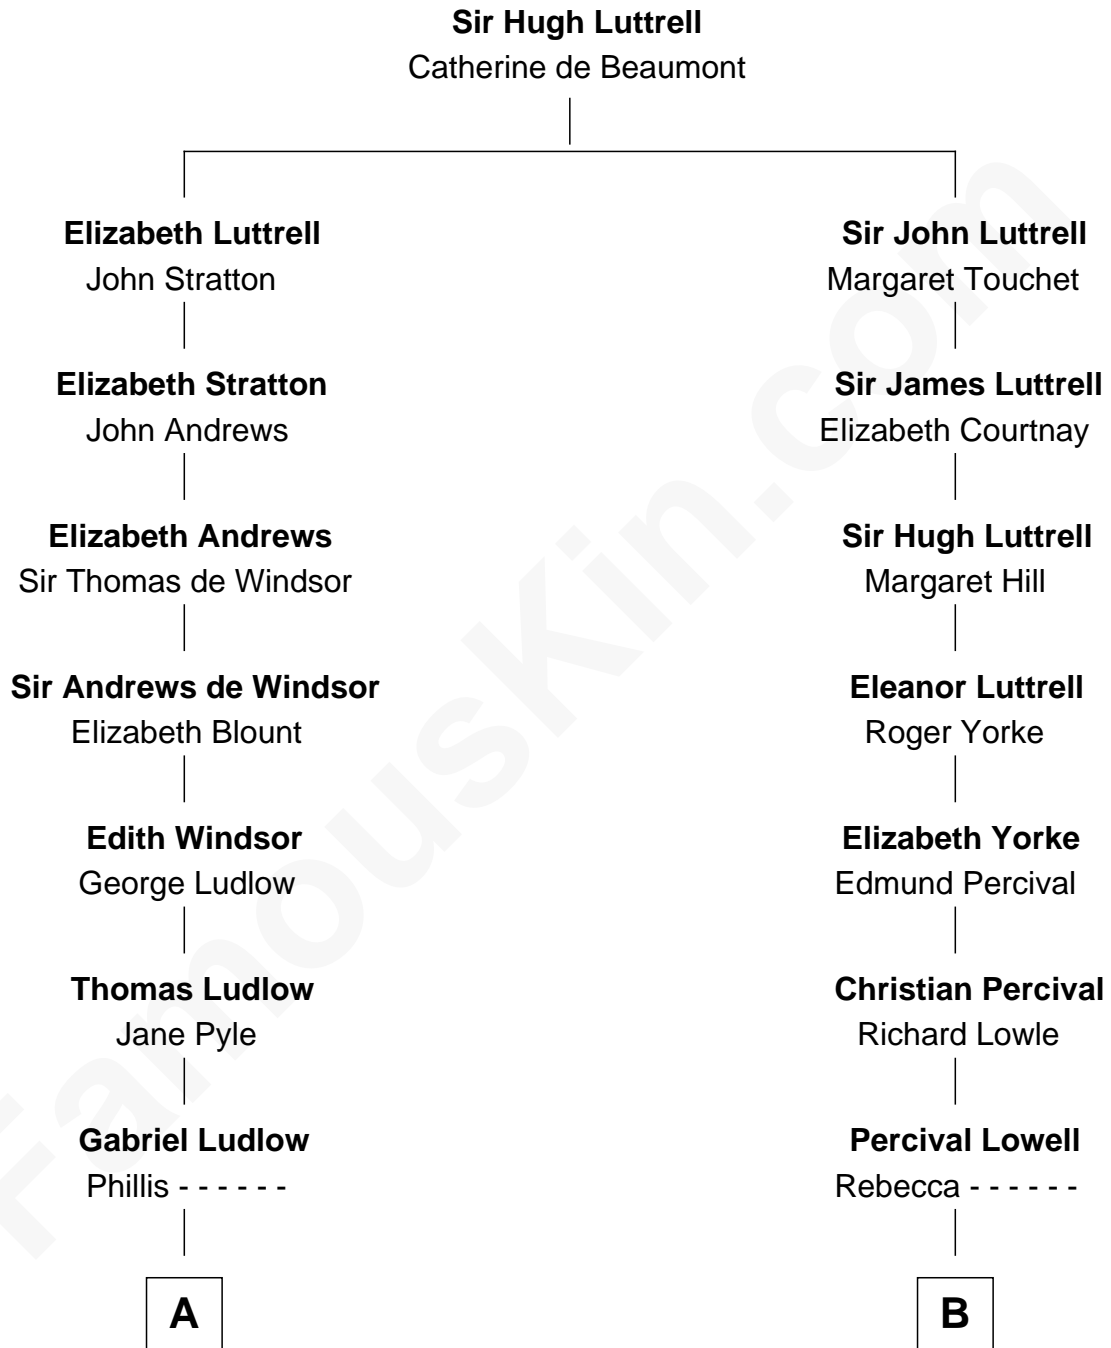

FamousKin.com

Relationship Chart of

Fitzhugh Lee

40th Governor of Virginia

13th cousin 5 times removed of

Bill Weld

68th Governor of Massachusetts

C

—
Mary Blake Nichols

—
David Weld

—
Bill Weld

68th Governor of Massachusetts

FamousKin.com