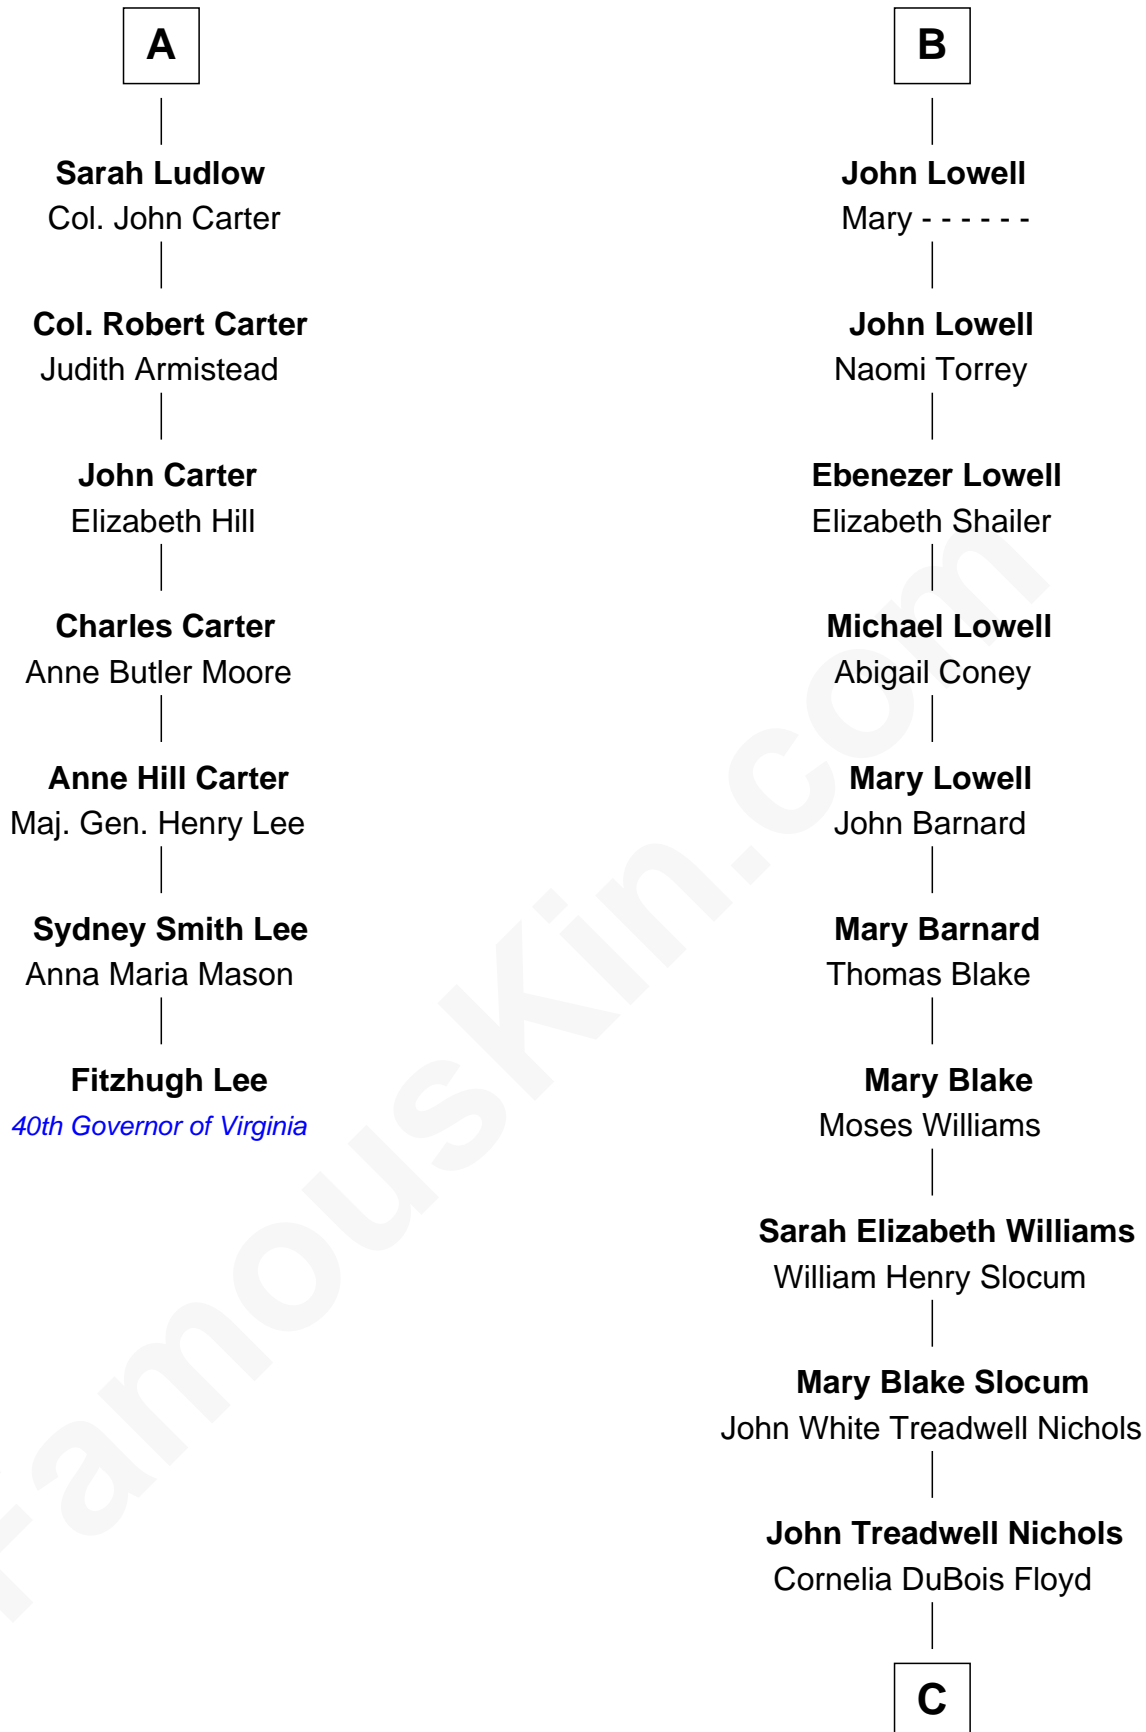

FamousKin.com

Relationship Chart of

Fitzhugh Lee

40th Governor of Virginia

13th cousin 5 times removed of

Bill Weld

68th Governor of Massachusetts

C

—
Mary Blake Nichols

—
David Weld

—
Bill Weld

68th Governor of Massachusetts

FamousKin.com