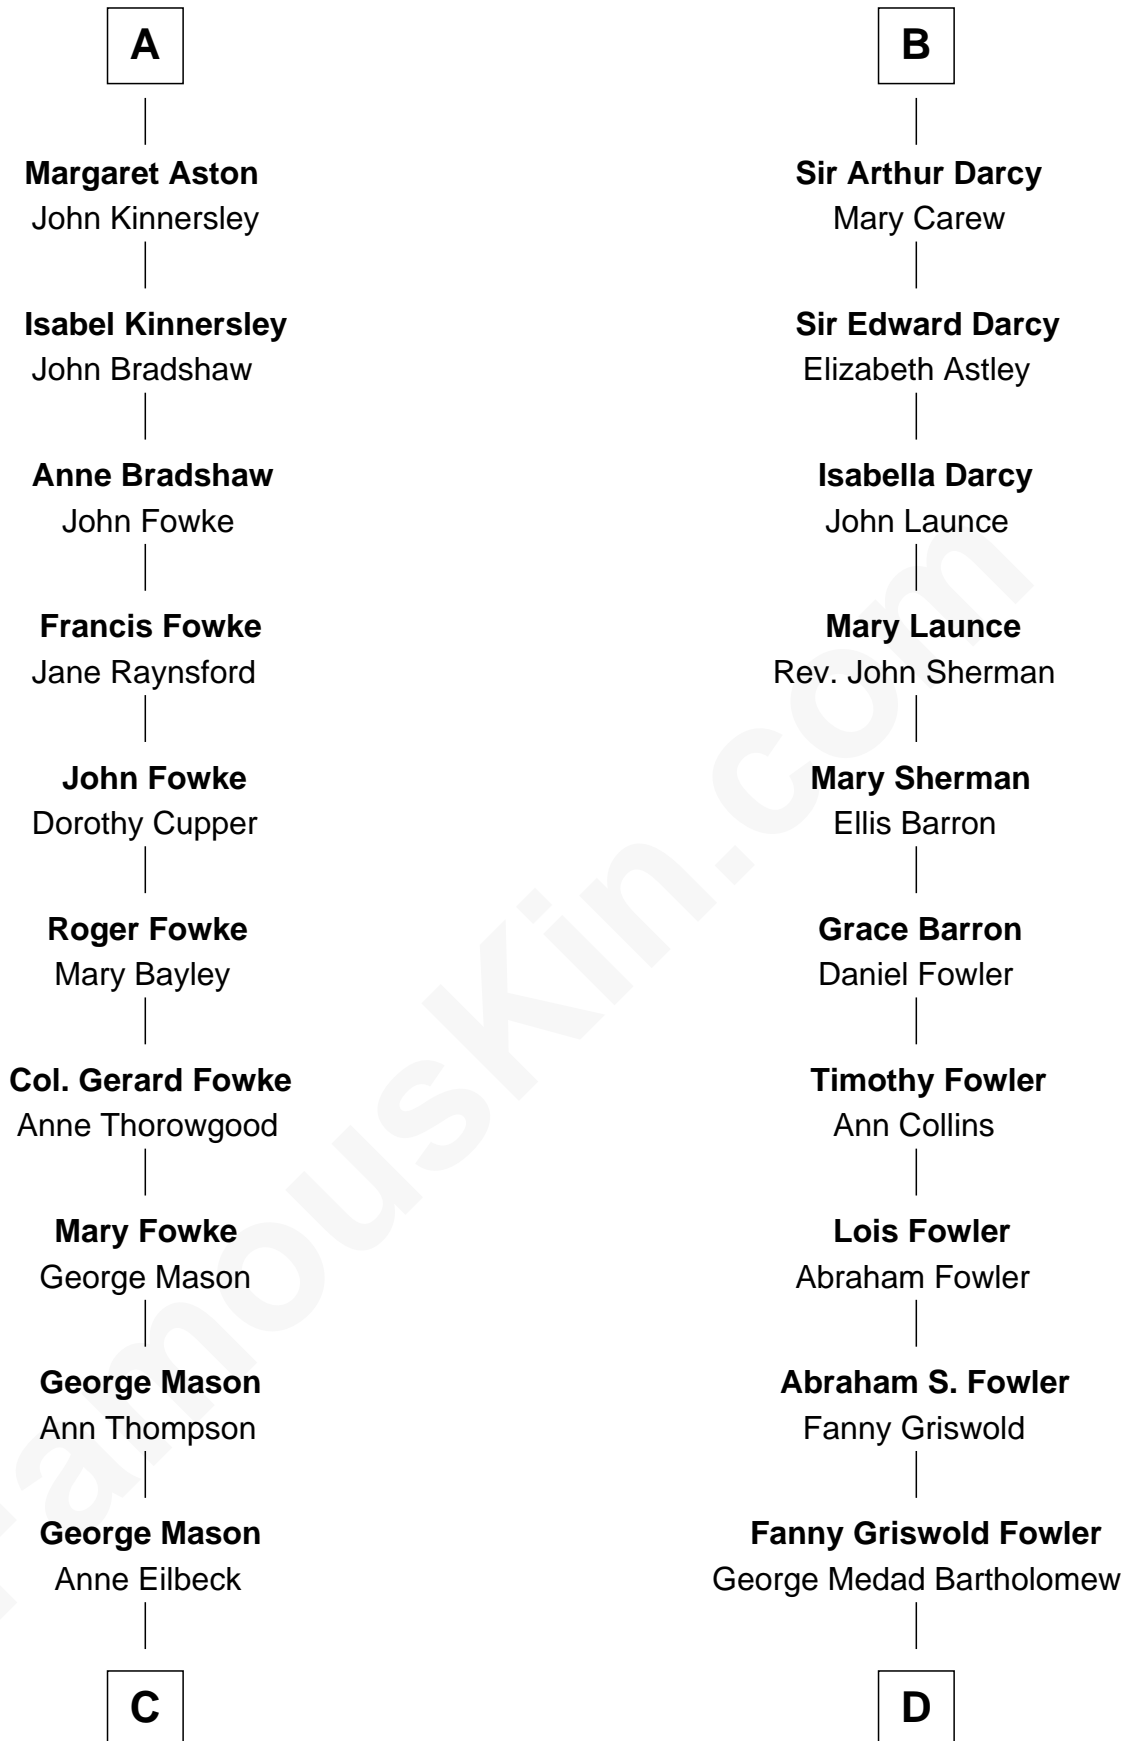

## Relationship Chart of

### Fitzhugh Lee

40th Governor of Virginia

19th cousin 1 time removed of

**Bill Weld**

68th Governor of Massachusetts

**C**

**Gen. John Mason**  
Anne Maria Murray

**Anna Maria Mason**  
Sydney Smith Lee

**Fitzhugh Lee**  
*40th Governor of Virginia*

**D**

**Fanny Elizabeth Bartholomew**  
Dr. Francis Minot Weld

**Francis Minot Weld**  
Margaret Low White

**David Weld**  
Mary Blake Nichols

**Bill Weld**  
*68th Governor of Massachusetts*