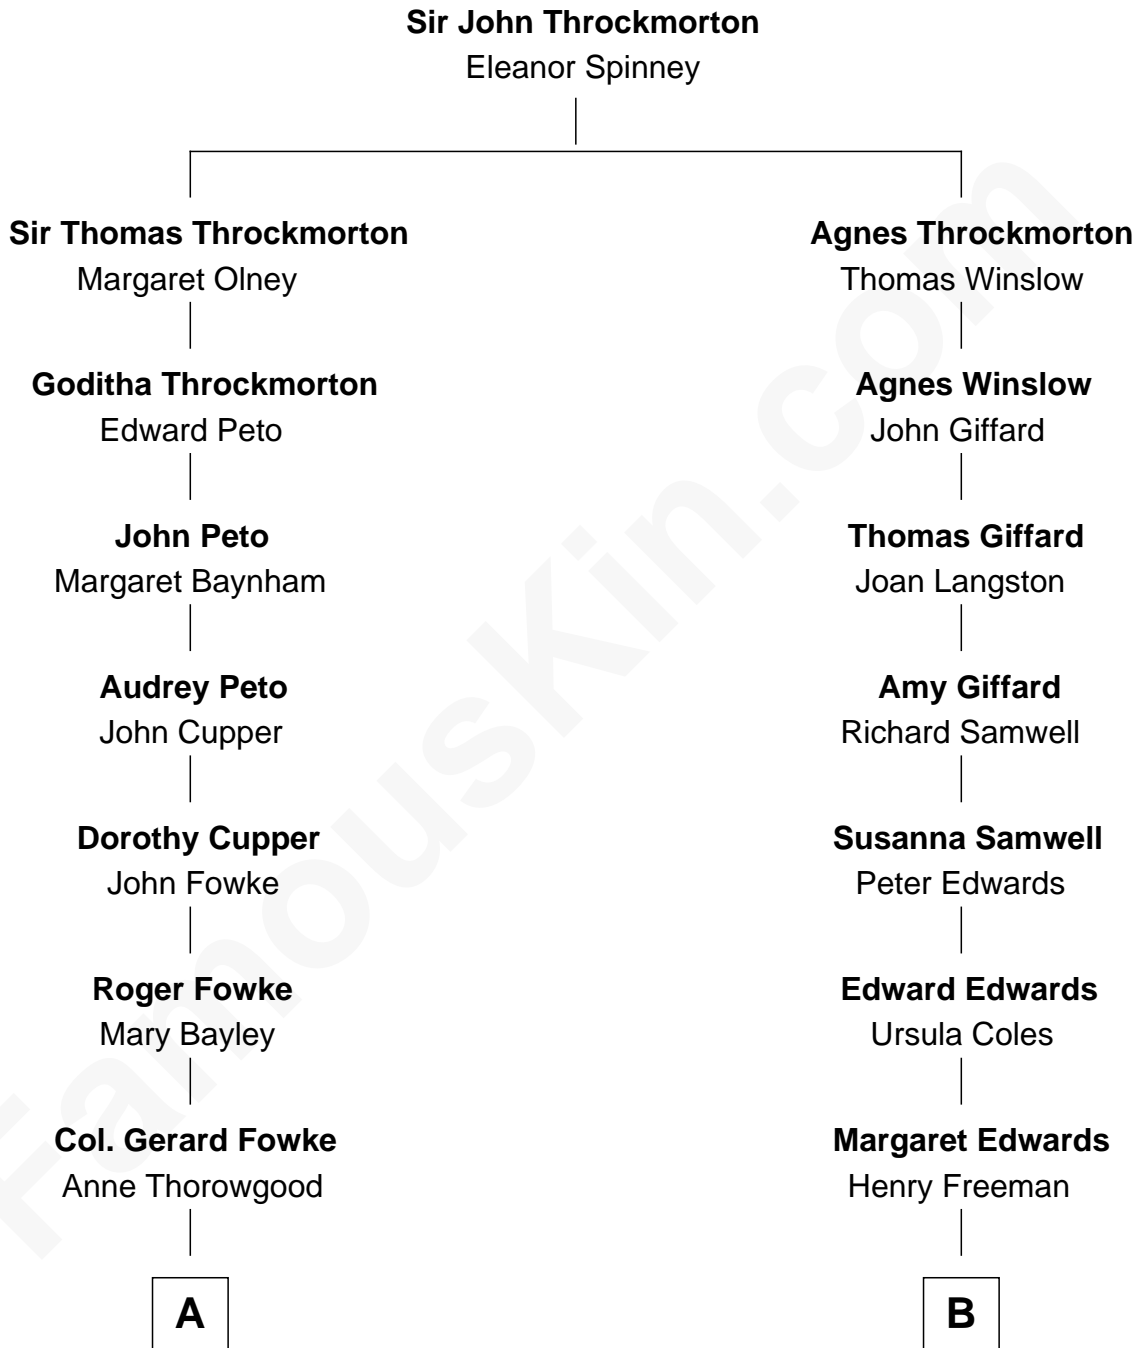

FamousKin.com

Relationship Chart of

Fitzhugh Lee

40th Governor of Virginia

12th cousin 6 times removed of

Bill Weld

68th Governor of Massachusetts

C

David Weld

Mary Blake Nichols

Bill Weld

68th Governor of Massachusetts

FamousKin.com