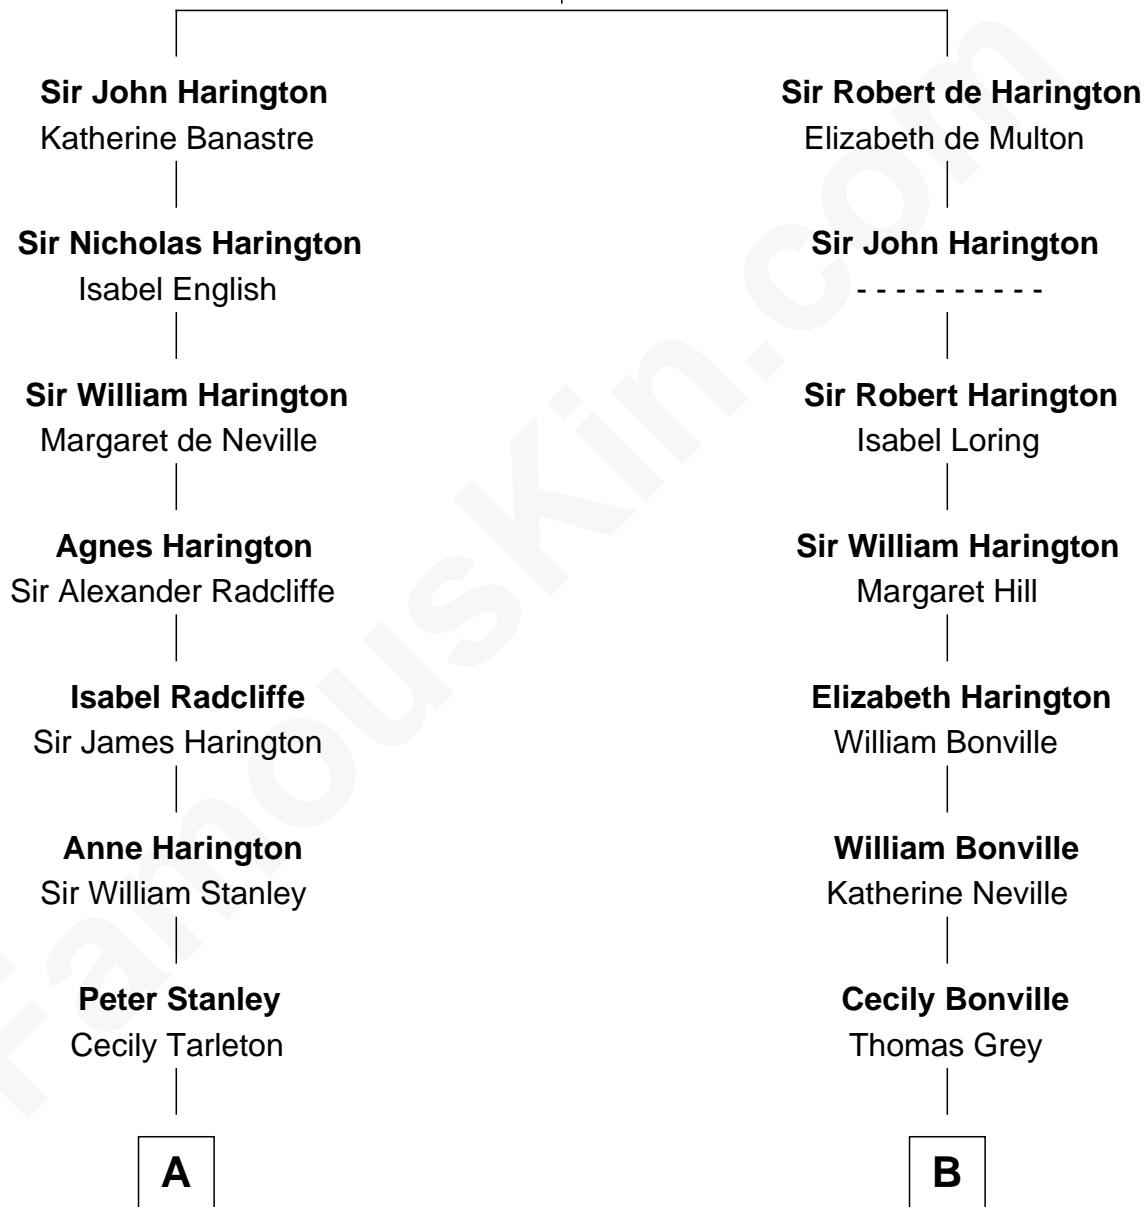

Sir John de Harington

Joan - - - - -