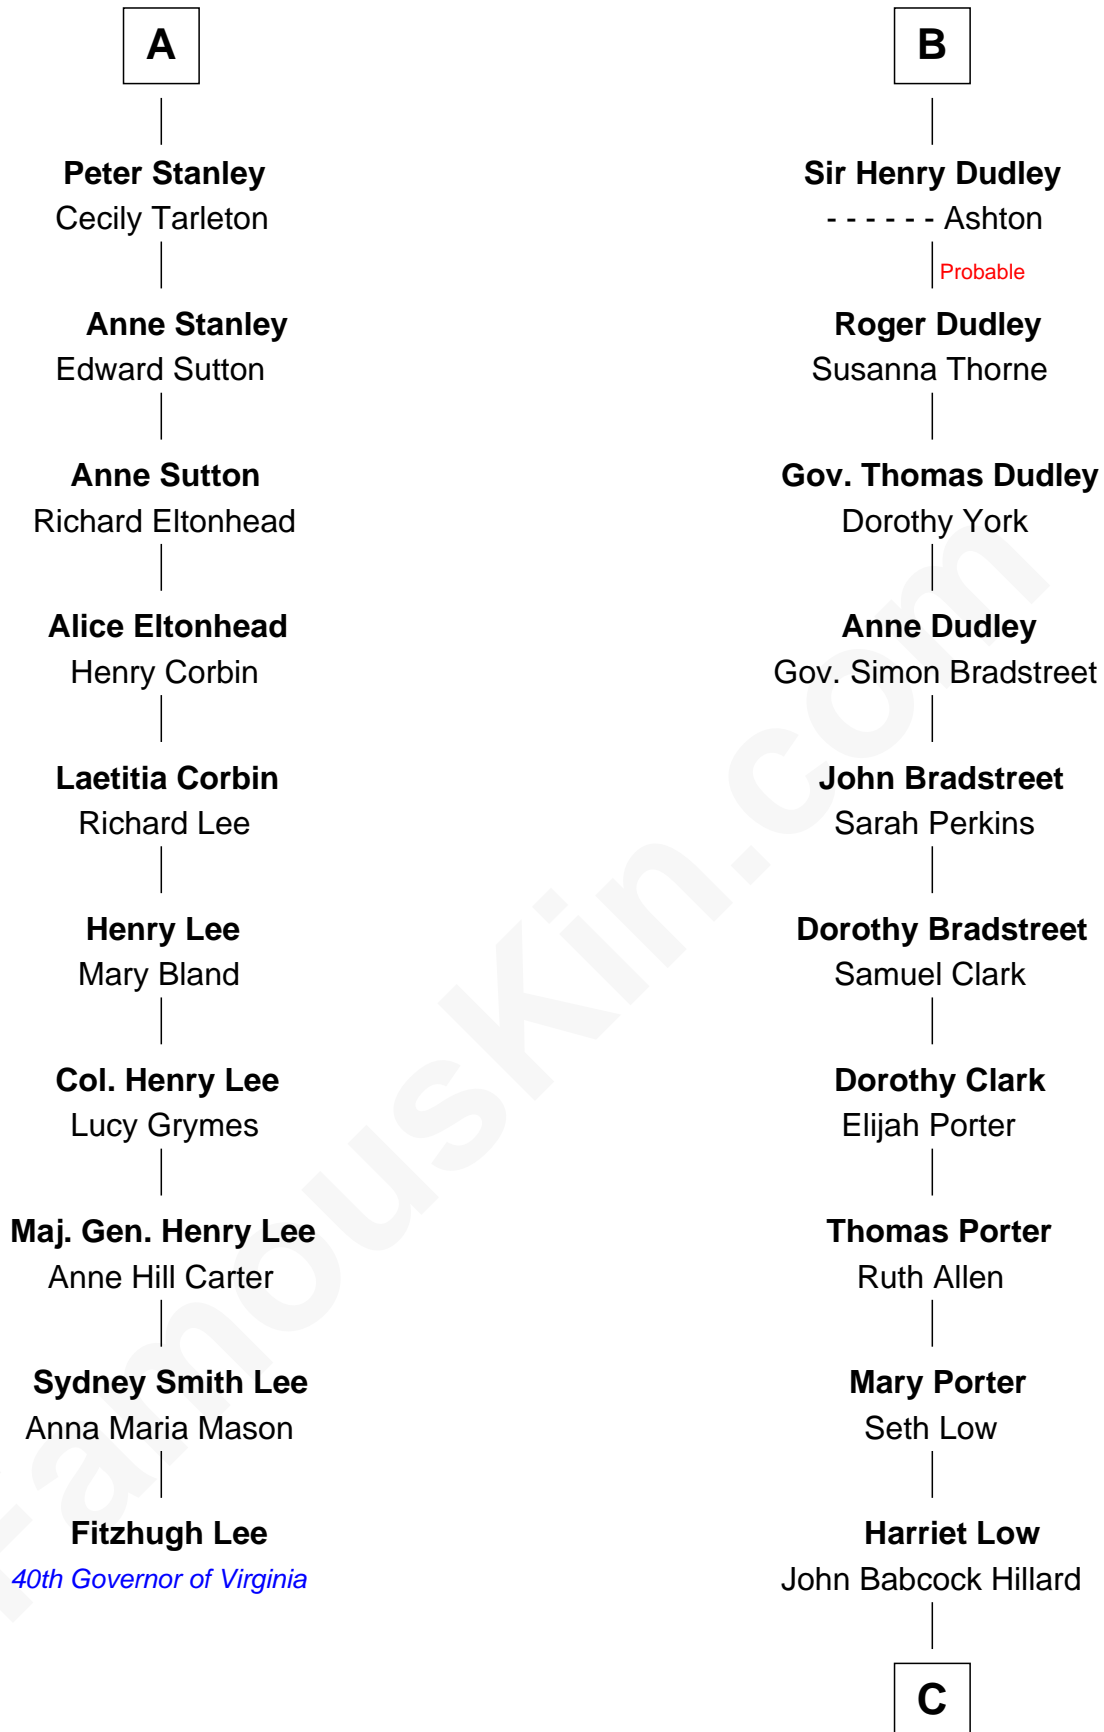

FamousKin.com

Relationship Chart of

Fitzhugh Lee

40th Governor of Virginia

16th cousin 4 times removed of

Bill Weld

68th Governor of Massachusetts

C

—
Harriet Hillard

William Augustus White

—
Margaret Low White

Francis Minot Weld

—
David Weld

Mary Blake Nichols

—
Bill Weld

68th Governor of Massachusetts