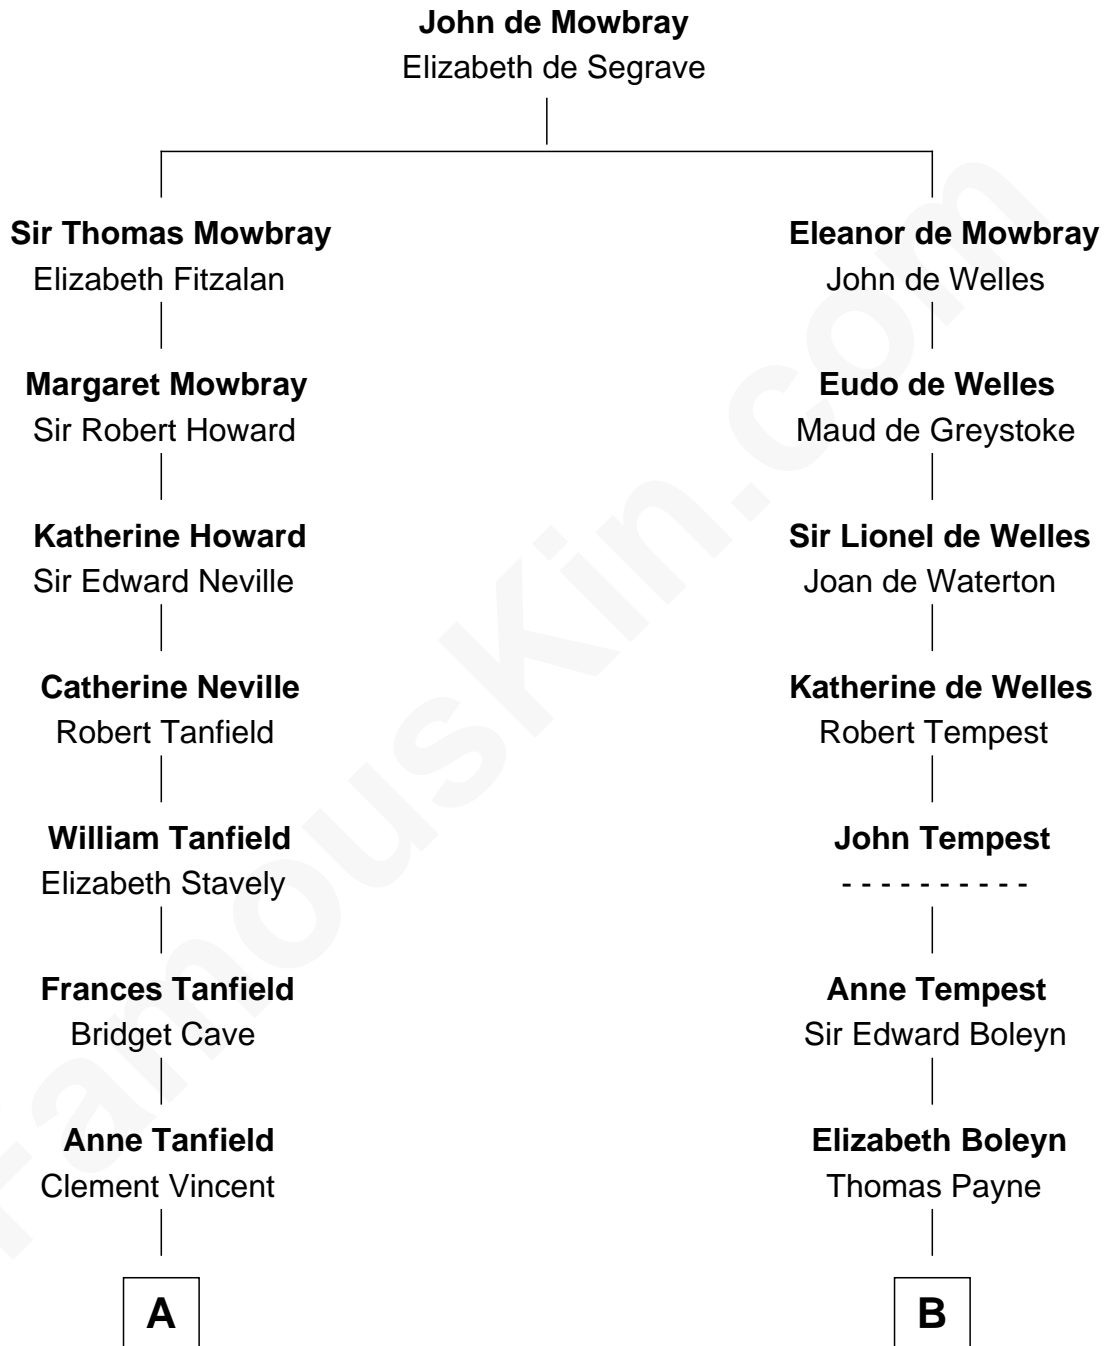

FamousKin.com

Relationship Chart of

Fitzhugh Lee

40th Governor of Virginia

16th cousin 4 times removed of

Bill Weld

68th Governor of Massachusetts

C

John Gelston Floyd

Julia Floyd DuBois

Cornelia DuBois Floyd

John Treadwell Nichols

Mary Blake Nichols

David Weld

Bill Weld

68th Governor of Massachusetts