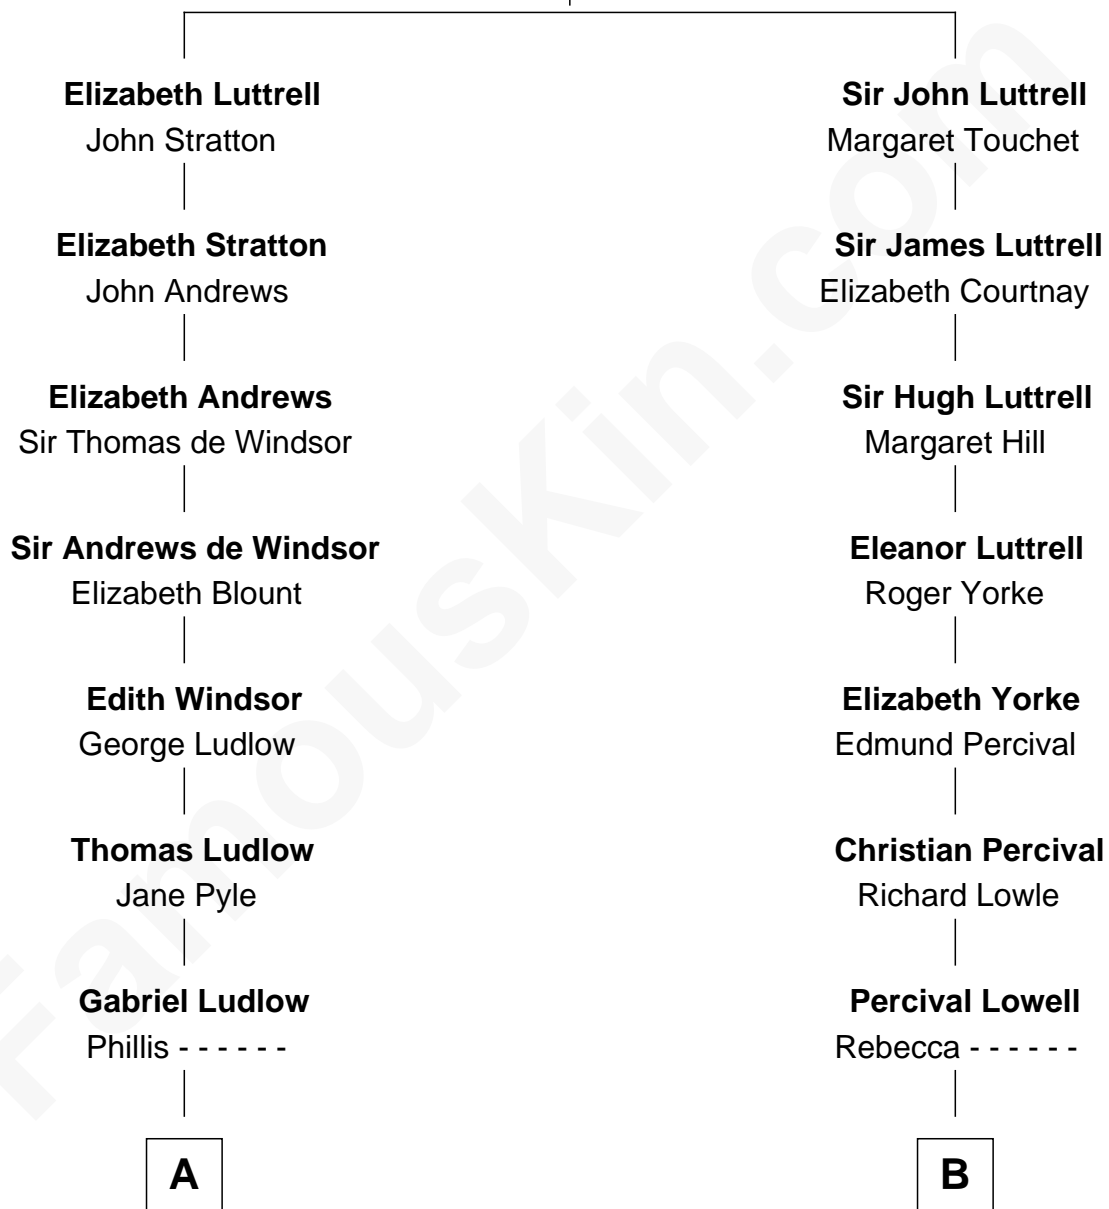

FamousKin.com

Relationship Chart of

Fitzhugh Lee

40th Governor of Virginia

13th cousin 4 times removed of

Tuesday Weld

TV and Movie Actress

Sir Hugh Luttrell
Catherine de Beaumont

A

Sarah Ludlow
Col. John Carter

Col. Robert Carter
Judith Armistead

John Carter
Elizabeth Hill

Charles Carter
Anne Butler Moore

Anne Hill Carter
Maj. Gen. Henry Lee

Sydney Smith Lee
Anna Maria Mason

Fitzhugh Lee
40th Governor of Virginia