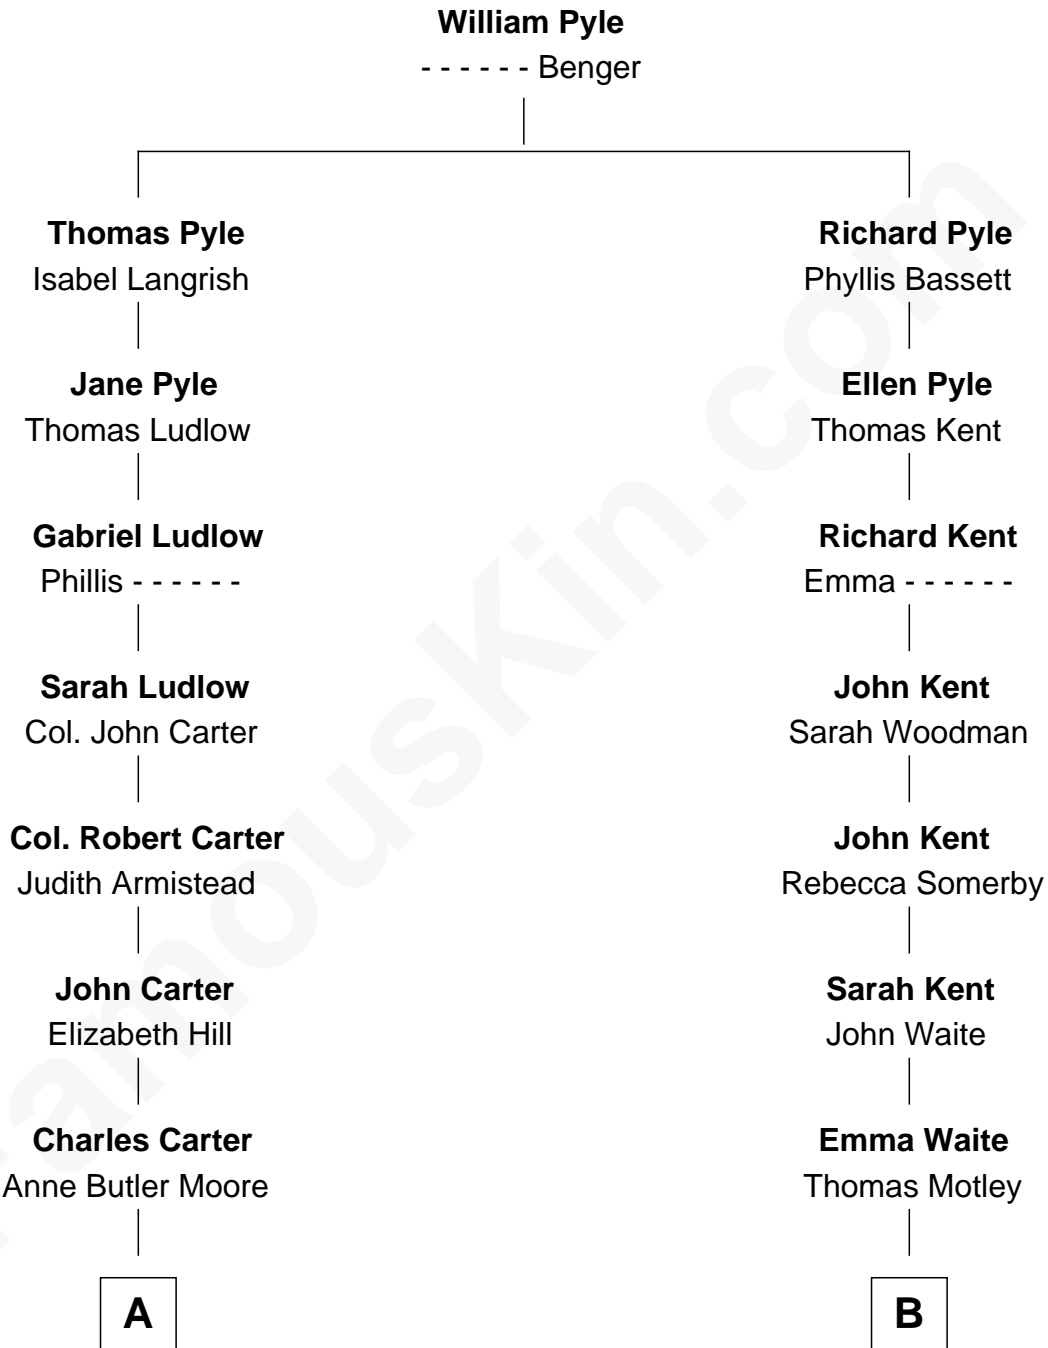

FamousKin.com

Relationship Chart of

Fitzhugh Lee

40th Governor of Virginia

9th cousin 3 times removed of

Tuesday Weld

TV and Movie Actress

A

Anne Hill Carter
Maj. Gen. Henry Lee

Sydney Smith Lee
Anna Maria Mason

Fitzhugh Lee
40th Governor of Virginia

B

Thomas Motley
Anna Lothrop

Anna Lothrop Motley
Alfred Rodman

Eloise Rodman
Stephen Minot Weld

Edward Motley Weld
Sarah Lothrop King

Lothrop Motley Weld
Yosene Balfour Ker

Tuesday Weld
TV and Movie Actress

FamousKin.com