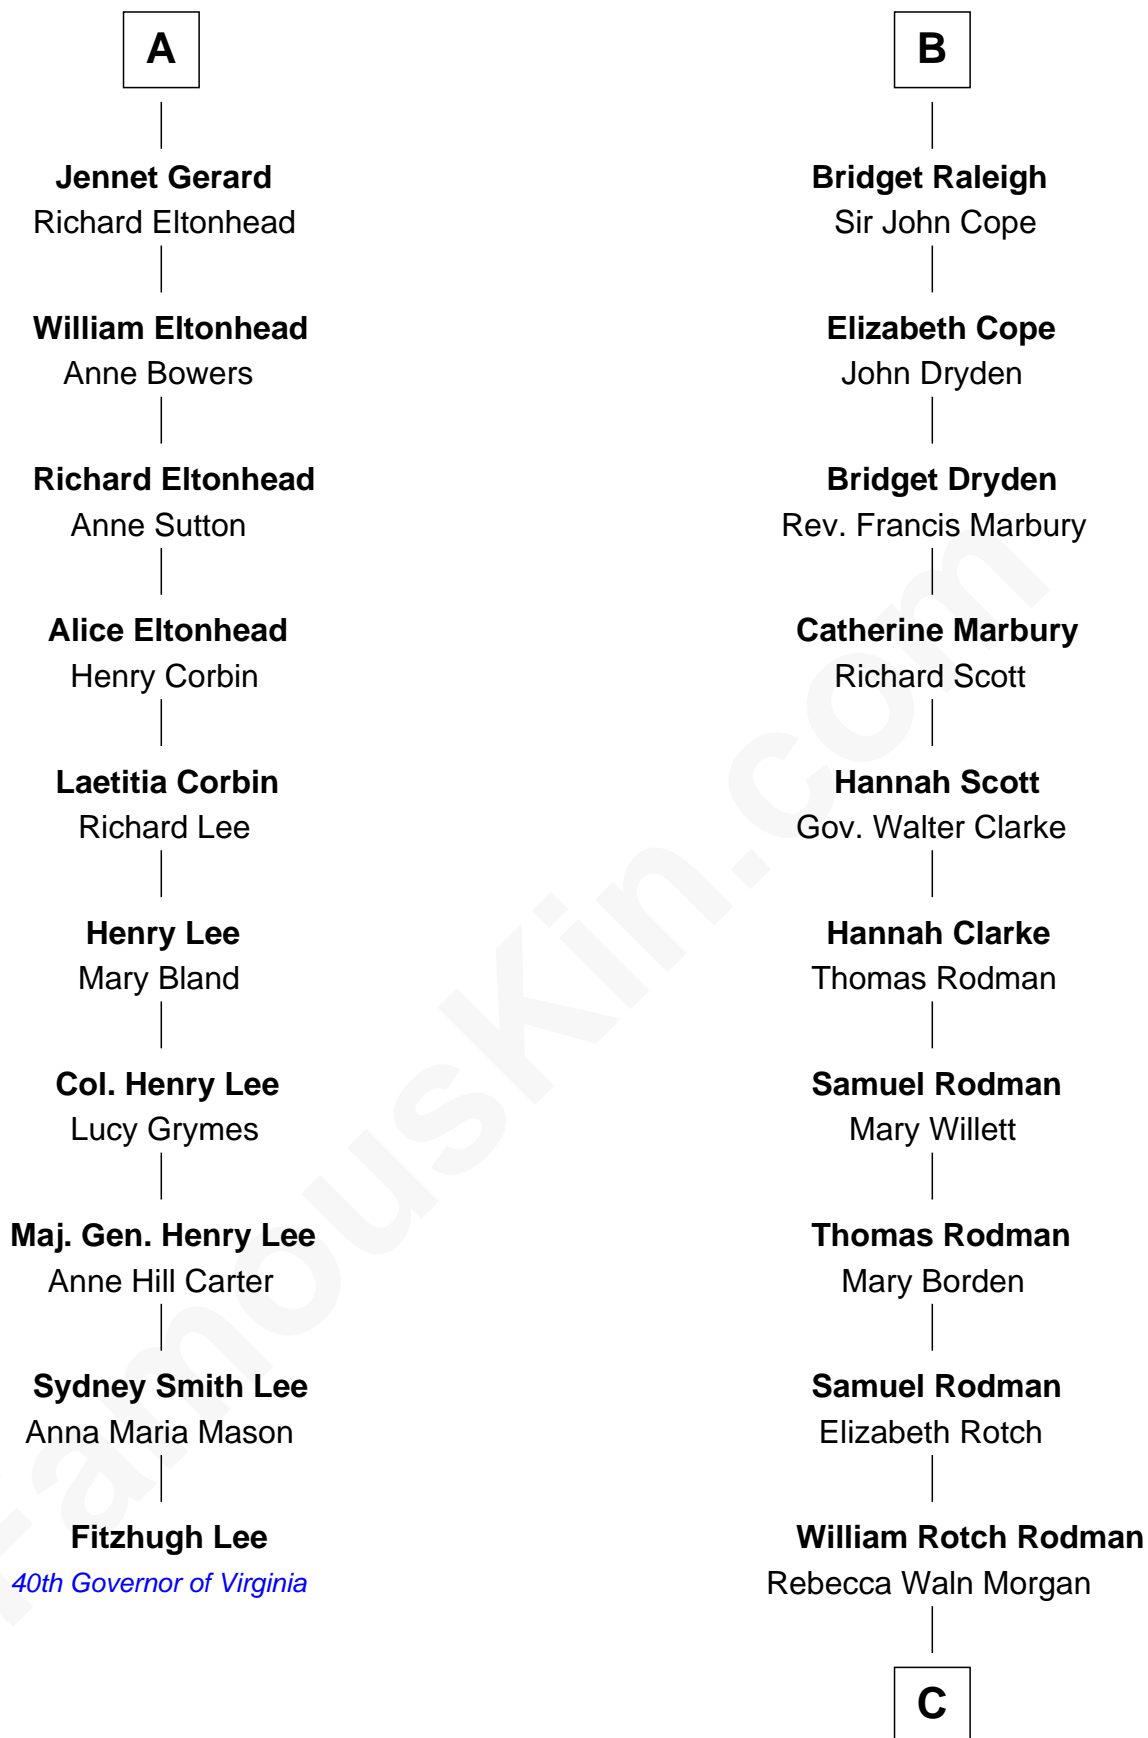

### Fitzhugh Lee

40th Governor of Virginia

16th cousin 5 times removed of

**Tuesday Weld**

TV and Movie Actress

**Edmund Fitzalan**

Alice de Warenne

**Richard Fitzalan**  
Eleanor Plantagenet

**Sir Richard Fitzalan**  
Elizabeth de Bohun

**Elizabeth Fitzalan**  
Sir Robert Goushill

**Joan Goushill**  
Sir Thomas Stanley

**Katherine Stanley**  
Sir John Savage

**Dulcia Savage**  
Sir Henry Bold

**Maud Bold**  
Thomas Gerard

**A**

**Mary Fitzalan**  
John le Strange

**Ankaret le Strange**  
Sir Richard Talbot

**Mary Talbot**  
Sir Thomas Greene

**Sir Thomas Greene**  
Phillippa Ferrers

**Elizabeth Greene**  
William Raleigh

**Sir Edward Raleigh**  
Margaret Verney

**Sir Edward Raleigh**  
Anne Chamberlayne

**B**

**C**

—  
**Alfred Rodman**

Anna Lothrop Motley

—  
**Eloise Rodman**

Stephen Minot Weld