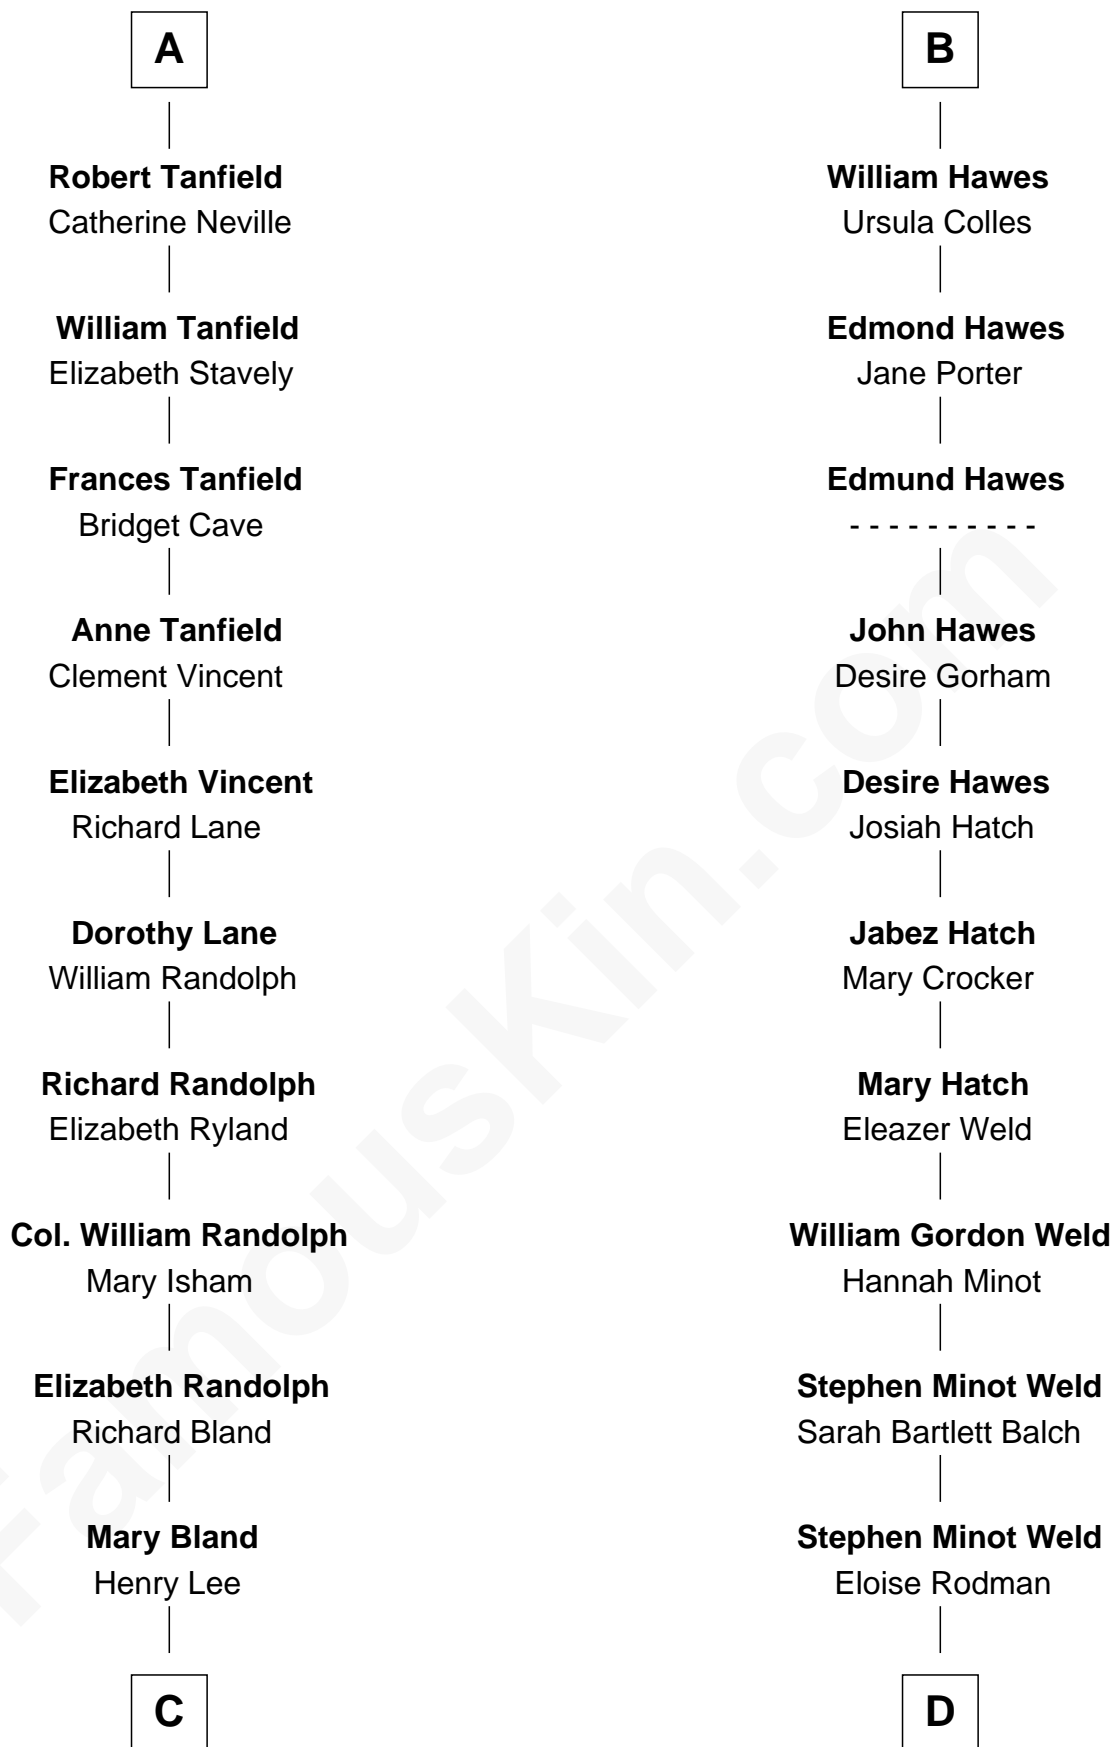

FamousKin.com

Relationship Chart of

Fitzhugh Lee

40th Governor of Virginia

19th cousin 1 time removed of

Tuesday Weld

TV and Movie Actress

Sir Nicholas Audley

Joan Martin

C

Col. Henry Lee

Lucy Grymes

Maj. Gen. Henry Lee

Anne Hill Carter

Sydney Smith Lee

Anna Maria Mason

Fitzhugh Lee

40th Governor of Virginia

D

Edward Motley Weld

Sarah Lothrop King

Lothrop Motley Weld

Yosene Balfour Ker

Tuesday Weld