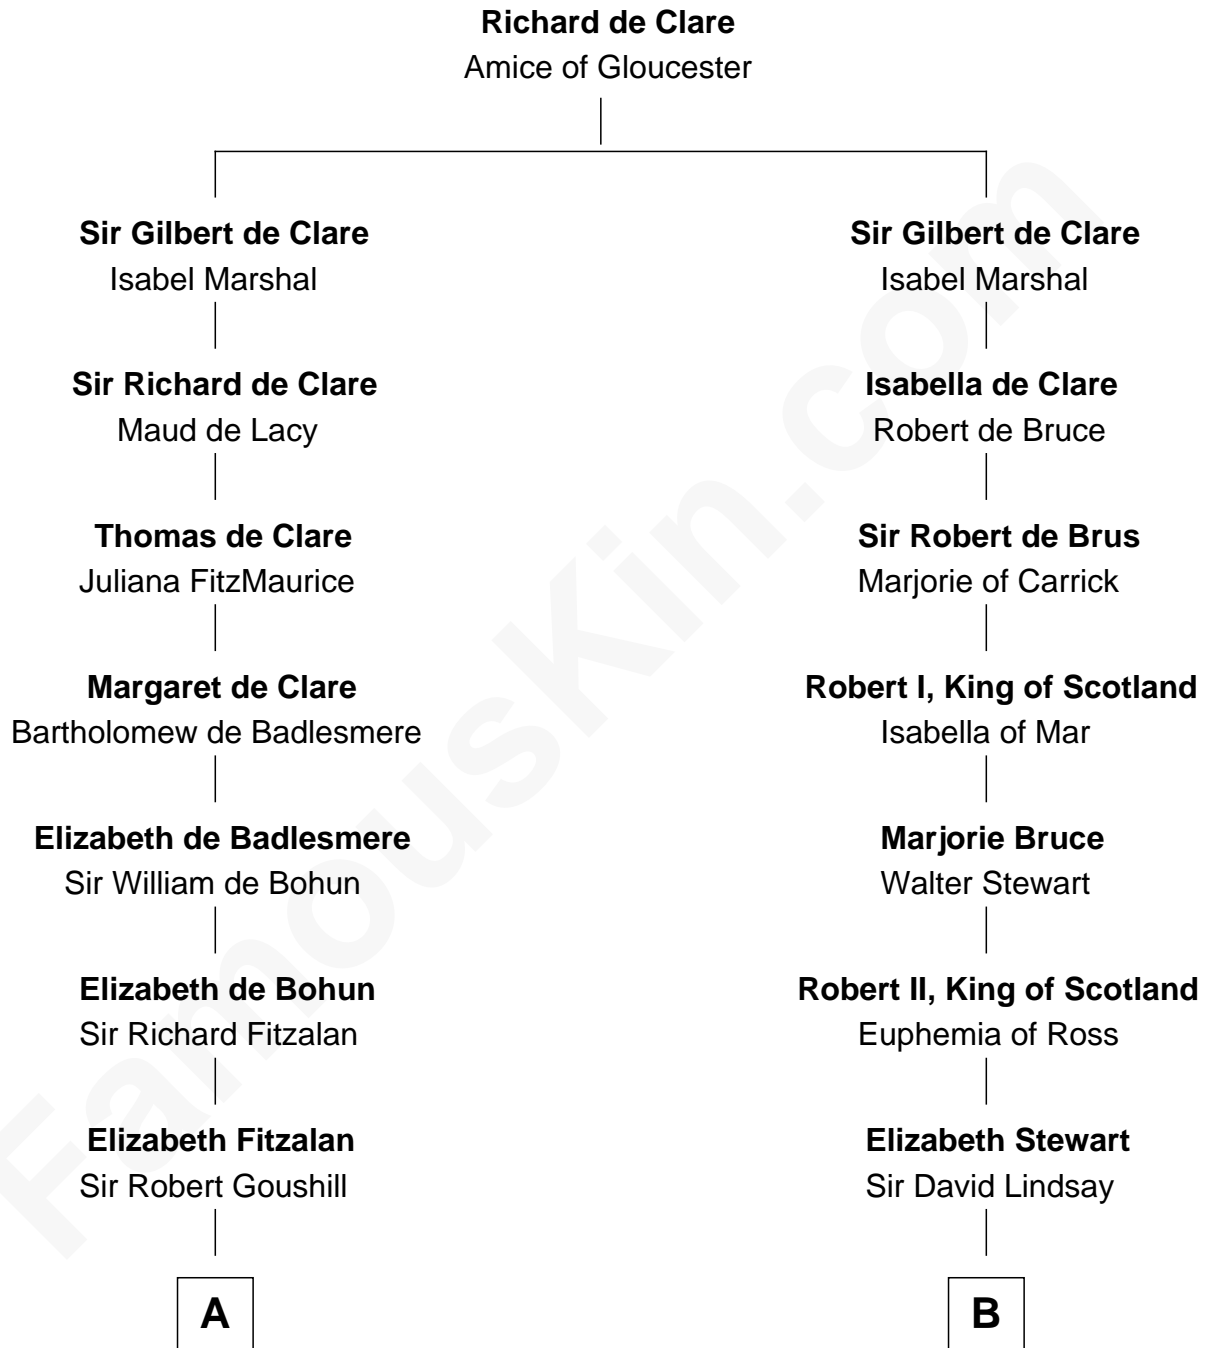

FamousKin.com

Relationship Chart of

Fitzhugh Lee

40th Governor of Virginia

17th cousin 3 times removed of

Philip Livingston

Signer of the Declaration of Independence

A

Joan Goushill
Sir Thomas Stanley

Katherine Stanley
Sir John Savage

Dulcia Savage
Sir Henry Bold

Maud Bold
Thomas Gerard

Jennet Gerard
Richard Eltonhead

William Eltonhead
Anne Bowers

Richard Eltonhead
Anne Sutton