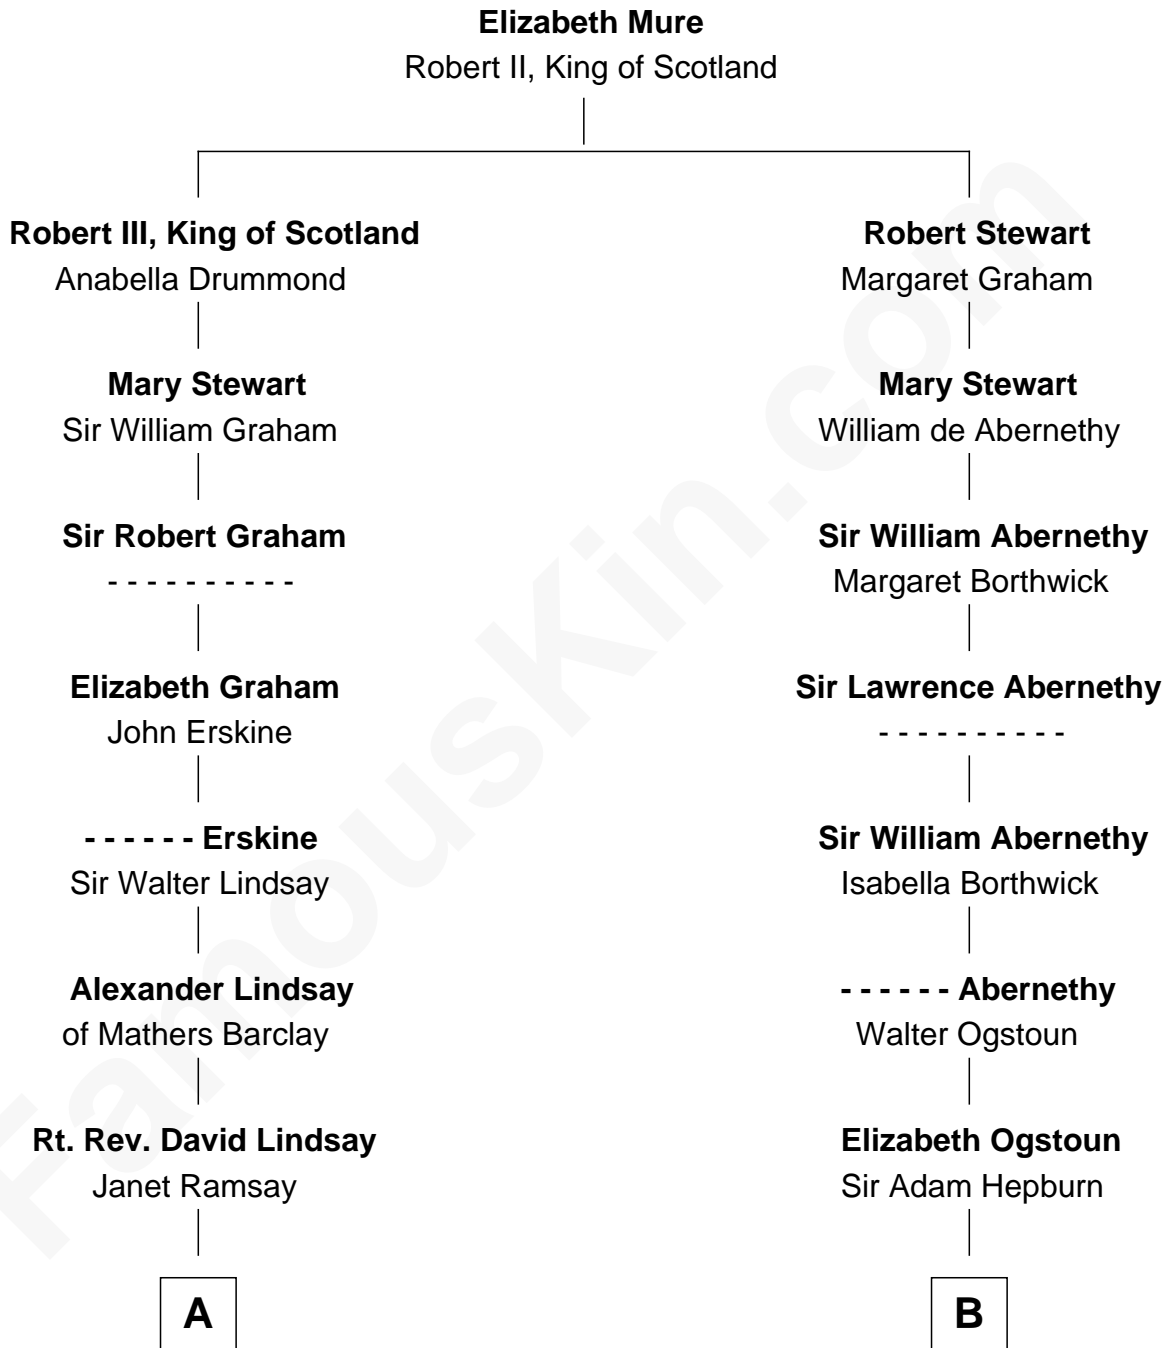

FamousKin.com

Relationship Chart of

Fitzhugh Lee

40th Governor of Virginia

14th cousin 1 time removed of

Philip Livingston

Signer of the Declaration of Independence

A

Rachel Lindsay
Rt. Rev. John Spottiswoode

Sir Robert Spottiswoode
Bethia Morrison

Dr. Robert Spottiswoode
Catherine Mercer

Lt. Gov. Alexander Spotswood
Anne Butler Brayne

Anne Catherine Spotswood
Col. Bernard Moore

Anne Butler Moore
Charles Carter

Anne Hill Carter
Maj. Gen. Henry Lee

Sydney Smith Lee
Anna Maria Mason

Fitzhugh Lee
40th Governor of Virginia

B

Elizabeth Hepburn
Alexander Livingston

Thomas Livingston
Agnes Menteith