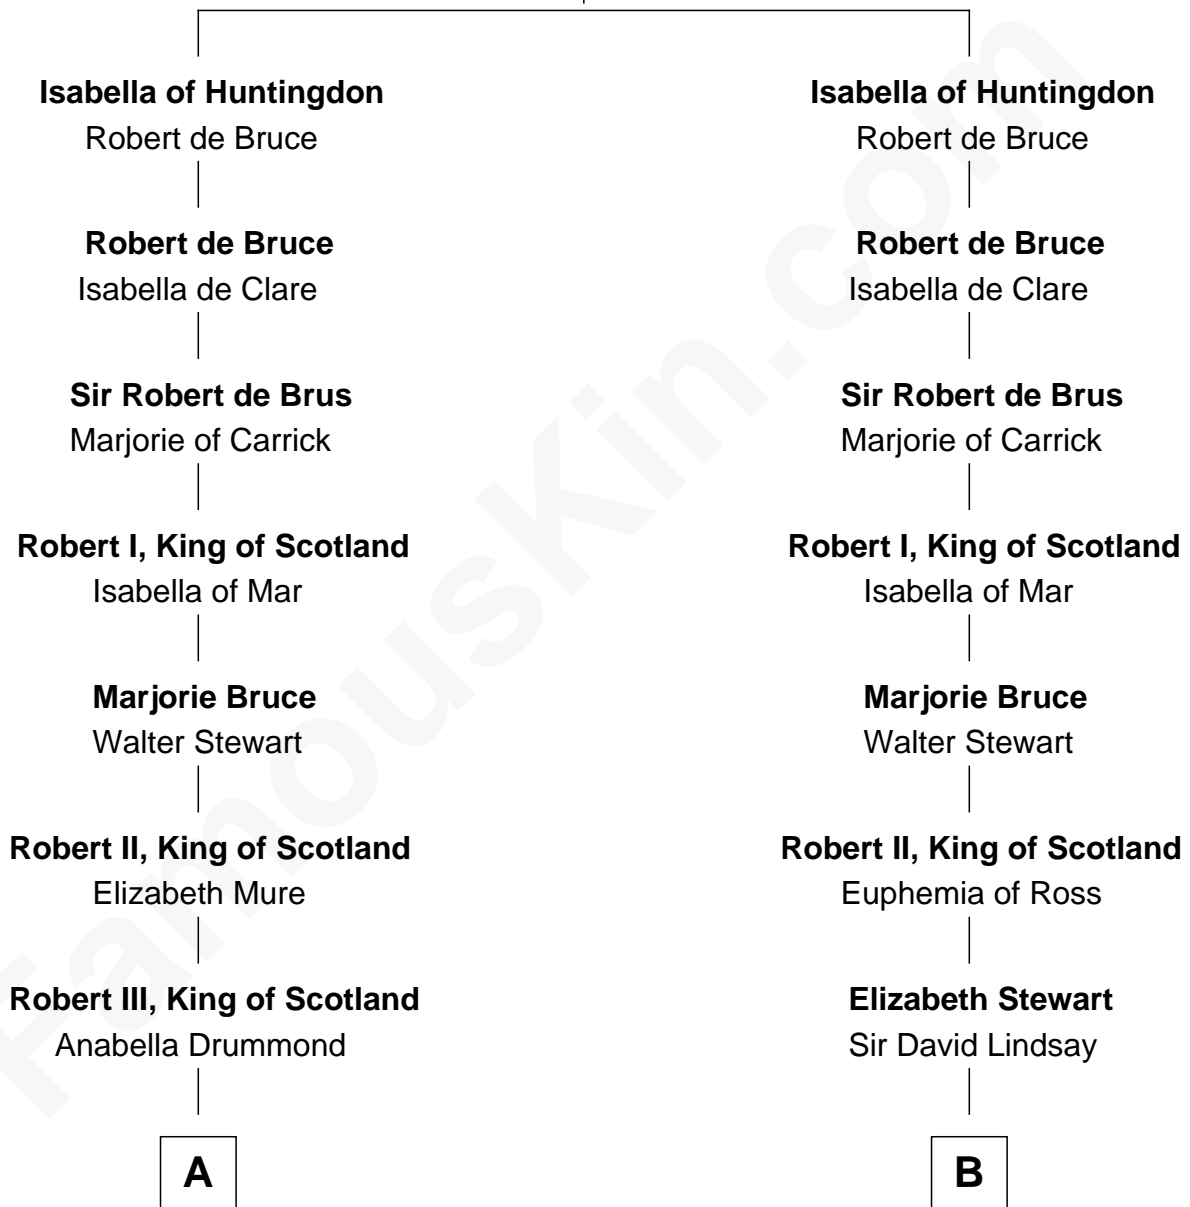

FamousKin.com

Relationship Chart of

Fitzhugh Lee

40th Governor of Virginia

17th cousin 4 times removed of

Philip Livingston

Signer of the Declaration of Independence

David of Huntingdon

Maud of Chester

C

Anne Catherine Spotswood

Col. Bernard Moore

Anne Butler Moore

Charles Carter

Anne Hill Carter

Maj. Gen. Henry Lee

Sydney Smith Lee

Anna Maria Mason

Fitzhugh Lee

40th Governor of Virginia

FamousKin.com