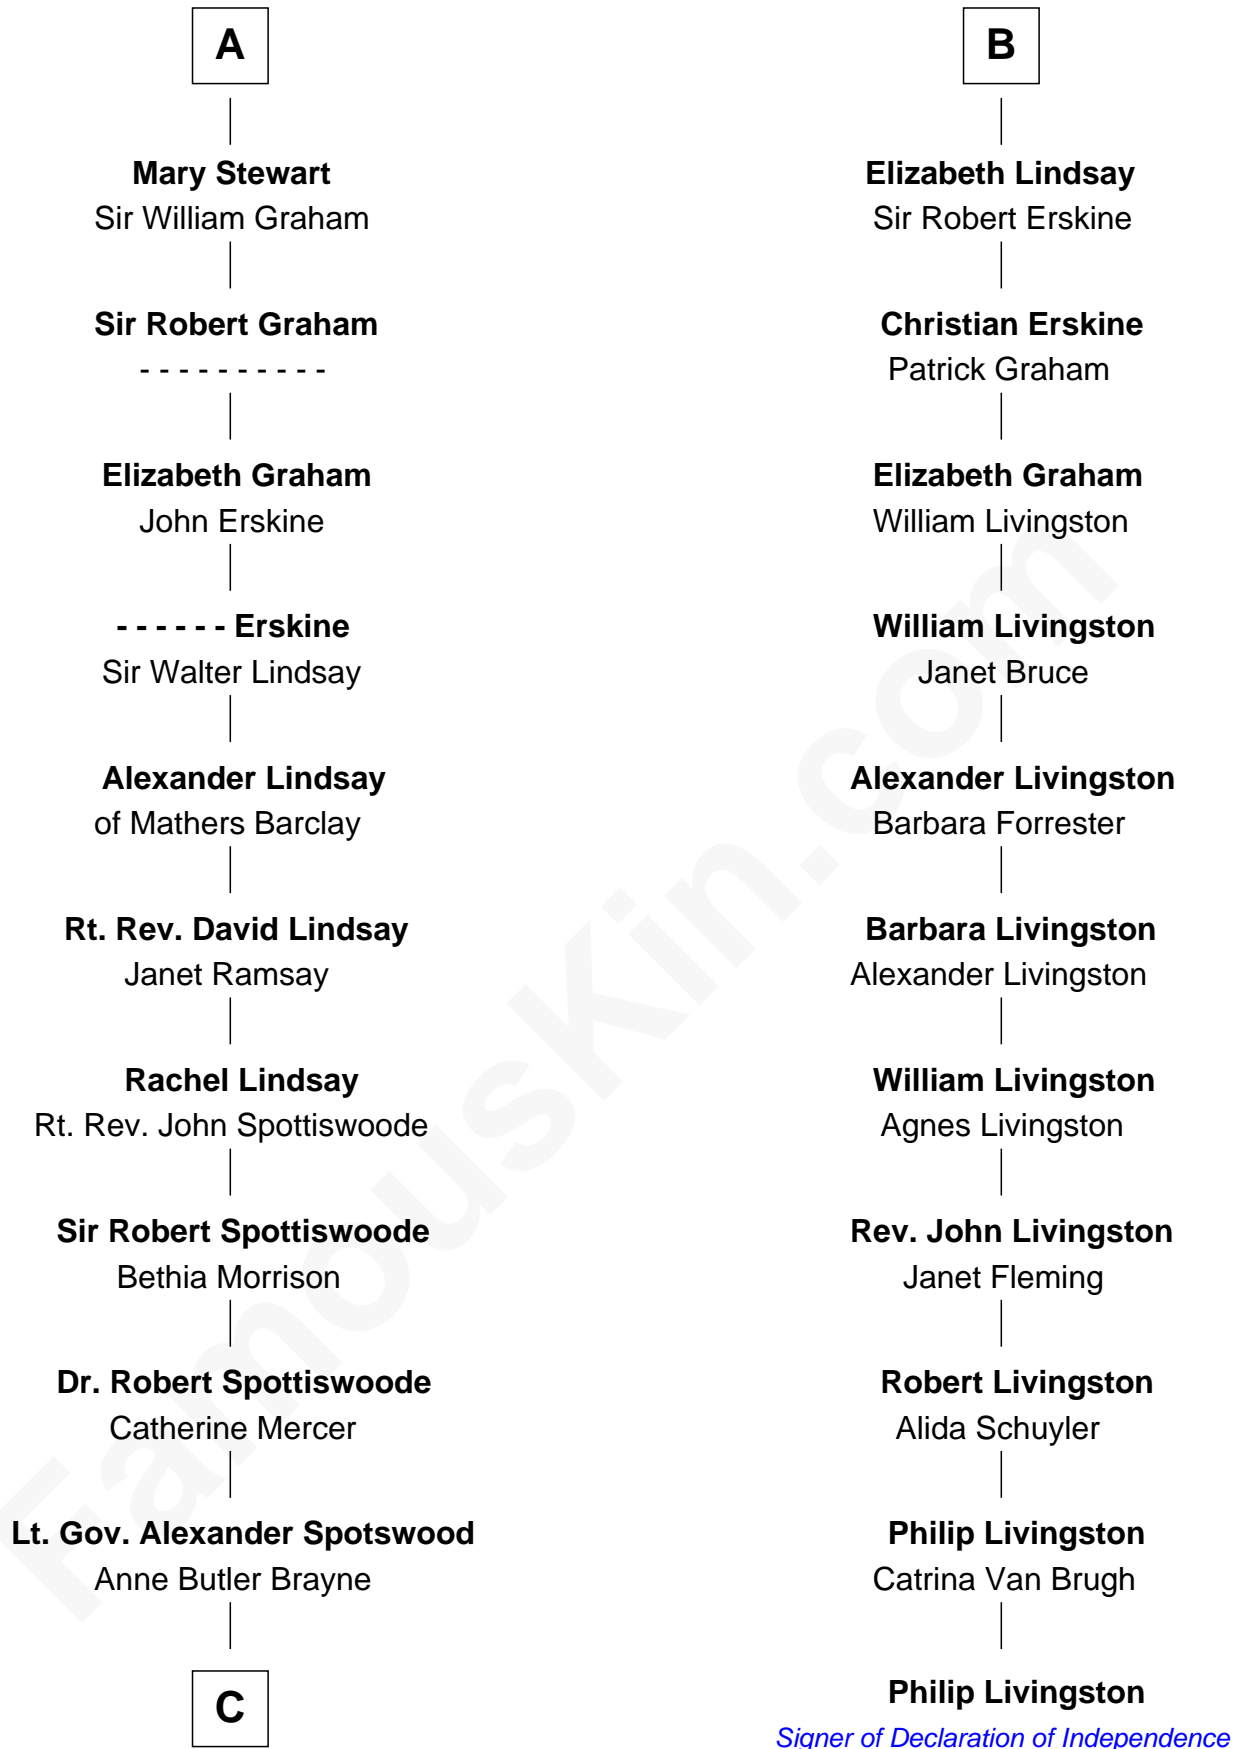

FamousKin.com

Relationship Chart of

Fitzhugh Lee

40th Governor of Virginia

17th cousin 4 times removed of

Philip Livingston

Signer of the Declaration of Independence

David of Huntingdon

Maud of Chester

C

Anne Catherine Spotswood

Col. Bernard Moore

Anne Butler Moore

Charles Carter

Anne Hill Carter

Maj. Gen. Henry Lee

Sydney Smith Lee

Anna Maria Mason

Fitzhugh Lee

40th Governor of Virginia

FamousKin.com