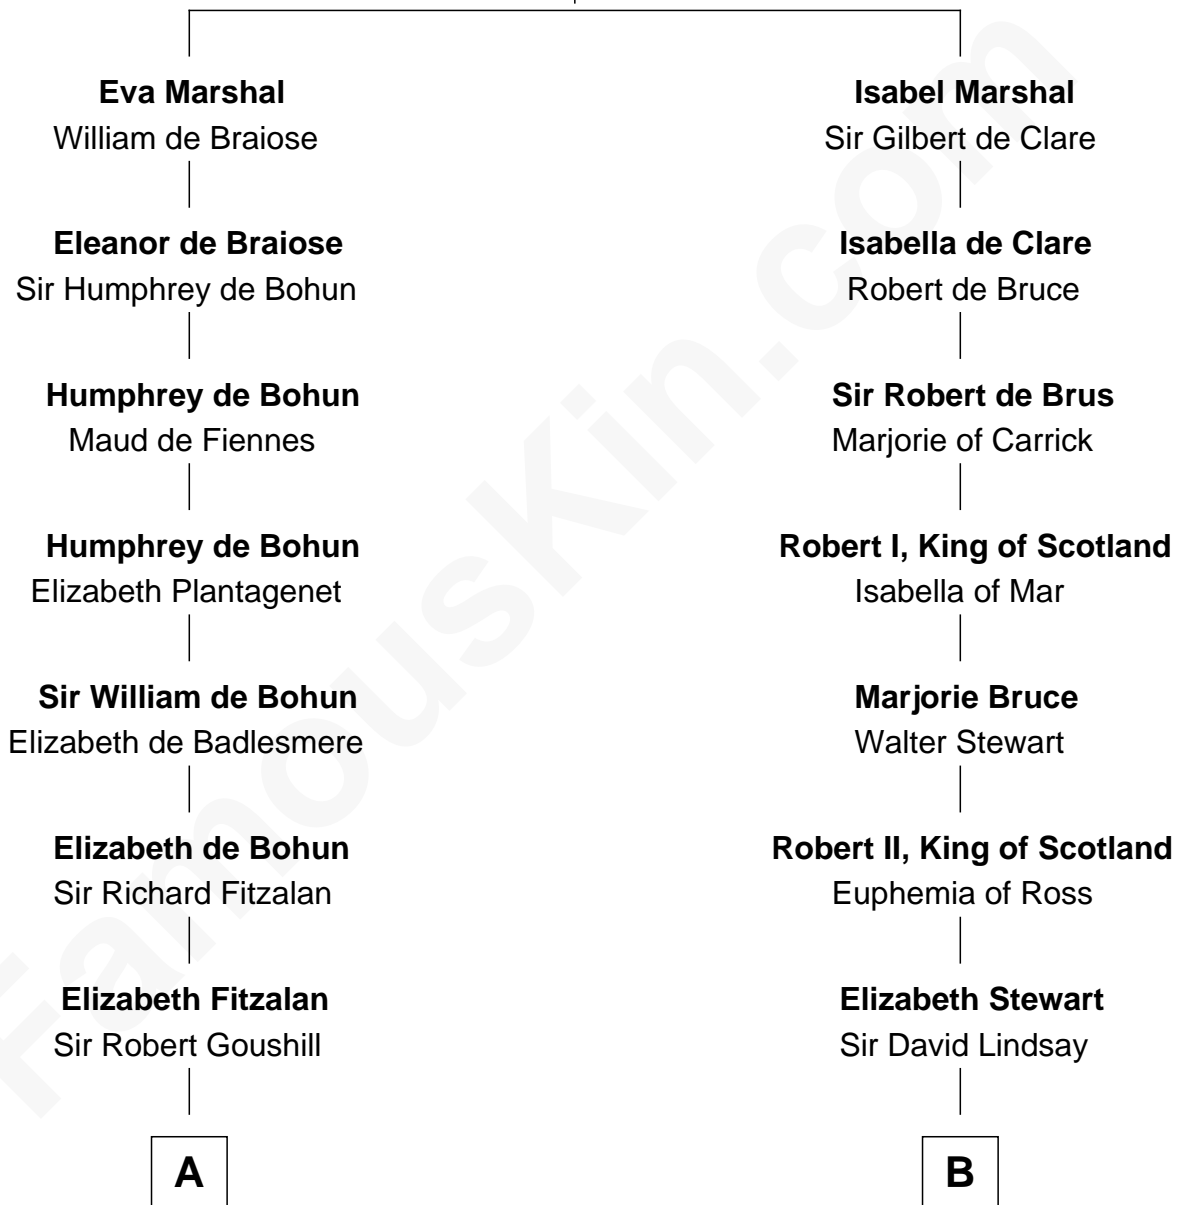

FamousKin.com

Relationship Chart of

Fitzhugh Lee

40th Governor of Virginia

17th cousin 3 times removed of

Philip Livingston

Signer of the Declaration of Independence

Sir William Marshal

Isabel de Clare

A

Joan Goushill
Sir Thomas Stanley

Katherine Stanley
Sir John Savage

Dulcia Savage
Sir Henry Bold

Maud Bold
Thomas Gerard

Jennet Gerard
Richard Eltonhead

William Eltonhead
Anne Bowers