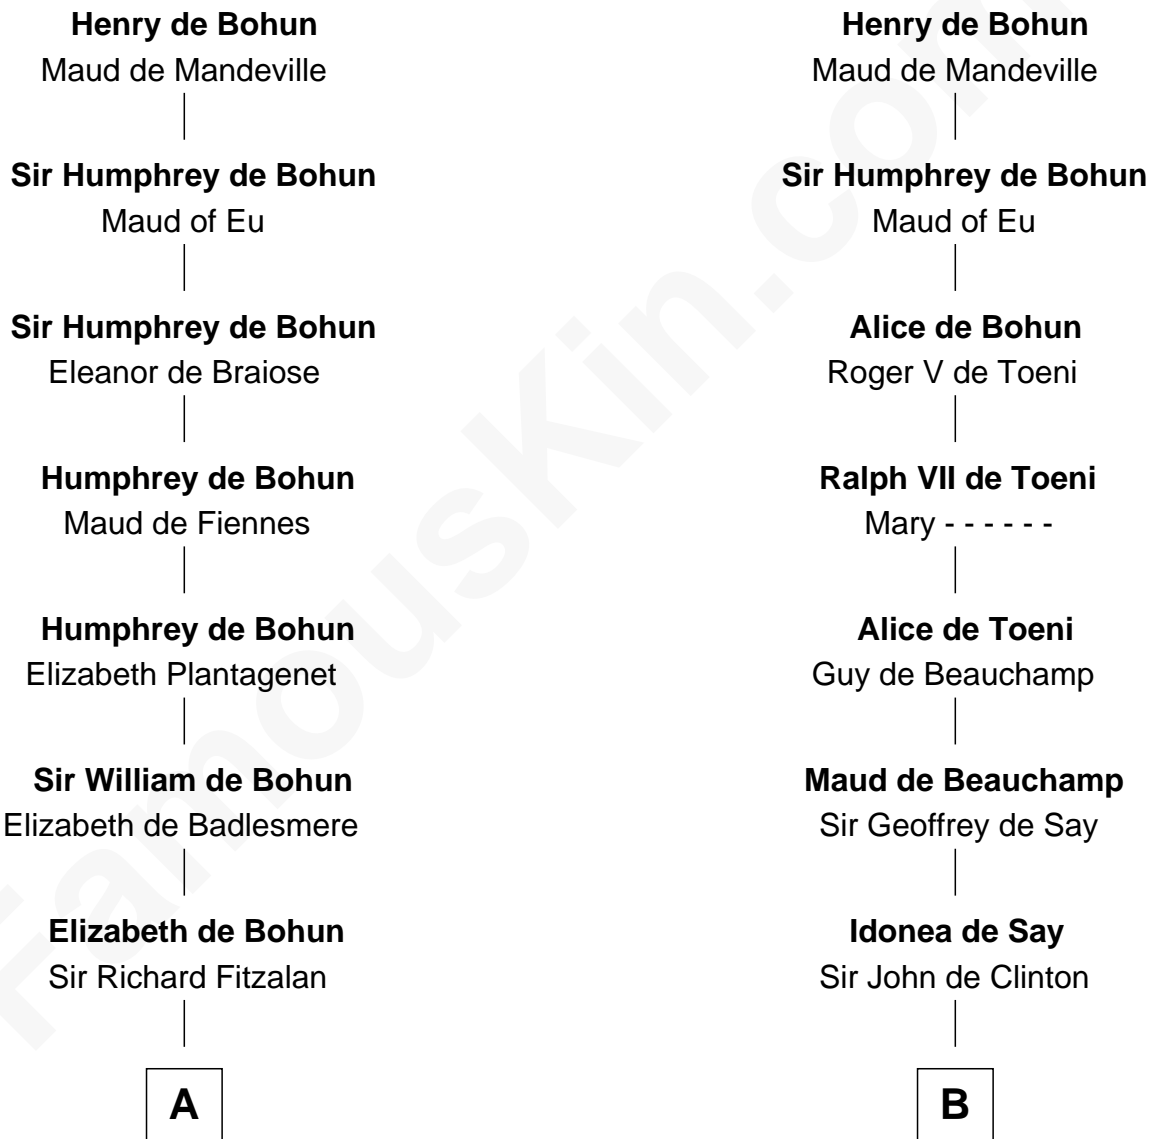

FamousKin.com Relationship Chart of

Fitzhugh Lee

40th Governor of Virginia

21st cousin of

Abraham Baldwin

Signer of the U.S. Constitution

Humphrey IV de Bohun

Margaret of Scotland

C

Henry Lee
Mary Bland

Col. Henry Lee
Lucy Grymes

Maj. Gen. Henry Lee
Anne Hill Carter

Sydney Smith Lee
Anna Maria Mason

Fitzhugh Lee
40th Governor of Virginia

D

Mary Bruen
John Baldwin

Abigail Baldwin
Samuel Baldwin

Timothy Baldwin
Bathsheba Stone

Michael Baldwin
Lucy Dudley

Abraham Baldwin
Signer of the U.S. Constitution