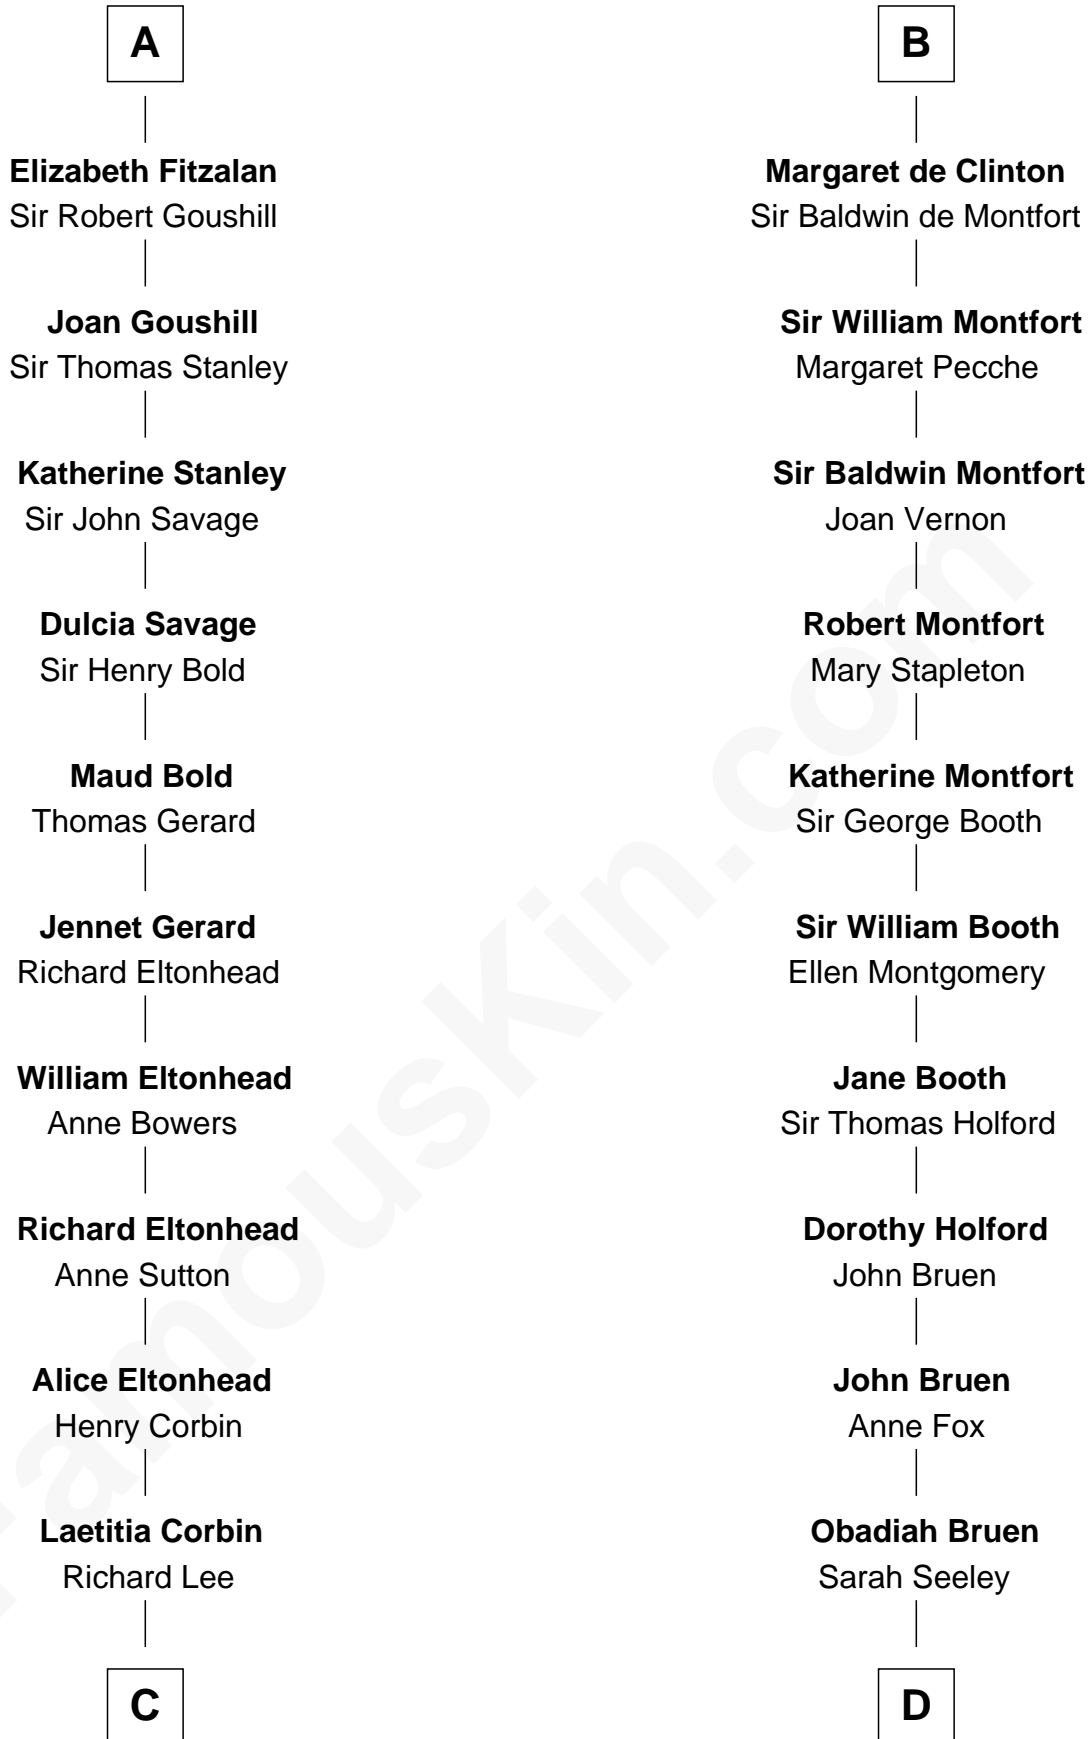

FamousKin.com Relationship Chart of

Fitzhugh Lee

40th Governor of Virginia

21st cousin of

Abraham Baldwin

Signer of the U.S. Constitution

Humphrey IV de Bohun

Margaret of Scotland

C

Henry Lee
Mary Bland

Col. Henry Lee
Lucy Grymes

Maj. Gen. Henry Lee
Anne Hill Carter

Sydney Smith Lee
Anna Maria Mason

Fitzhugh Lee
40th Governor of Virginia

D

Mary Bruen
John Baldwin

Abigail Baldwin
Samuel Baldwin

Timothy Baldwin
Bathsheba Stone

Michael Baldwin
Lucy Dudley

Abraham Baldwin
Signer of the U.S. Constitution