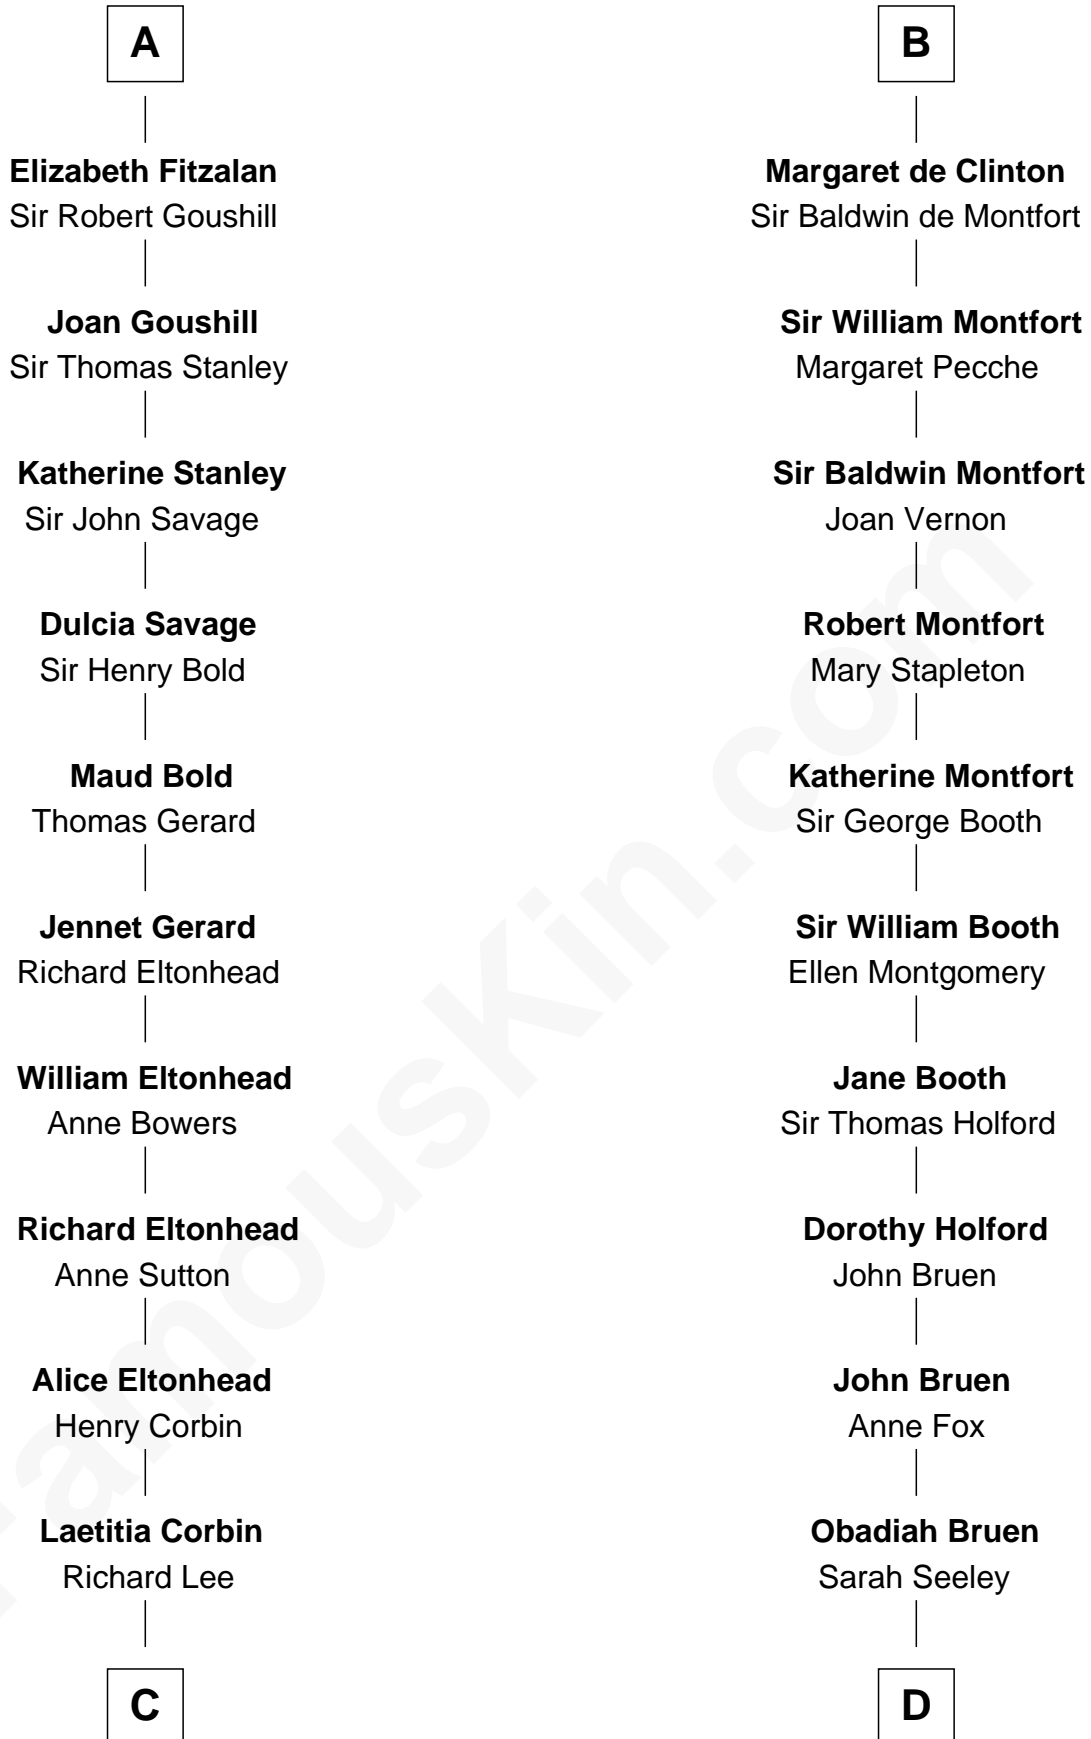

# FamousKin.com Relationship Chart of

**Fitzhugh Lee**

*40th Governor of Virginia*

21st cousin of

**Abraham Baldwin**

*Signer of the U.S. Constitution*

**Hugues de Lusignan**

Orengarde - - - - -

**C**

**Henry Lee**  
Mary Bland

**Col. Henry Lee**  
Lucy Grymes

**Maj. Gen. Henry Lee**  
Anne Hill Carter

**Sydney Smith Lee**  
Anna Maria Mason

**Fitzhugh Lee**  
*40th Governor of Virginia*

**D**

**Mary Bruen**  
John Baldwin

**Abigail Baldwin**  
Samuel Baldwin

**Timothy Baldwin**  
Bathsheba Stone

**Michael Baldwin**  
Lucy Dudley

**Abraham Baldwin**  
*Signer of the U.S. Constitution*