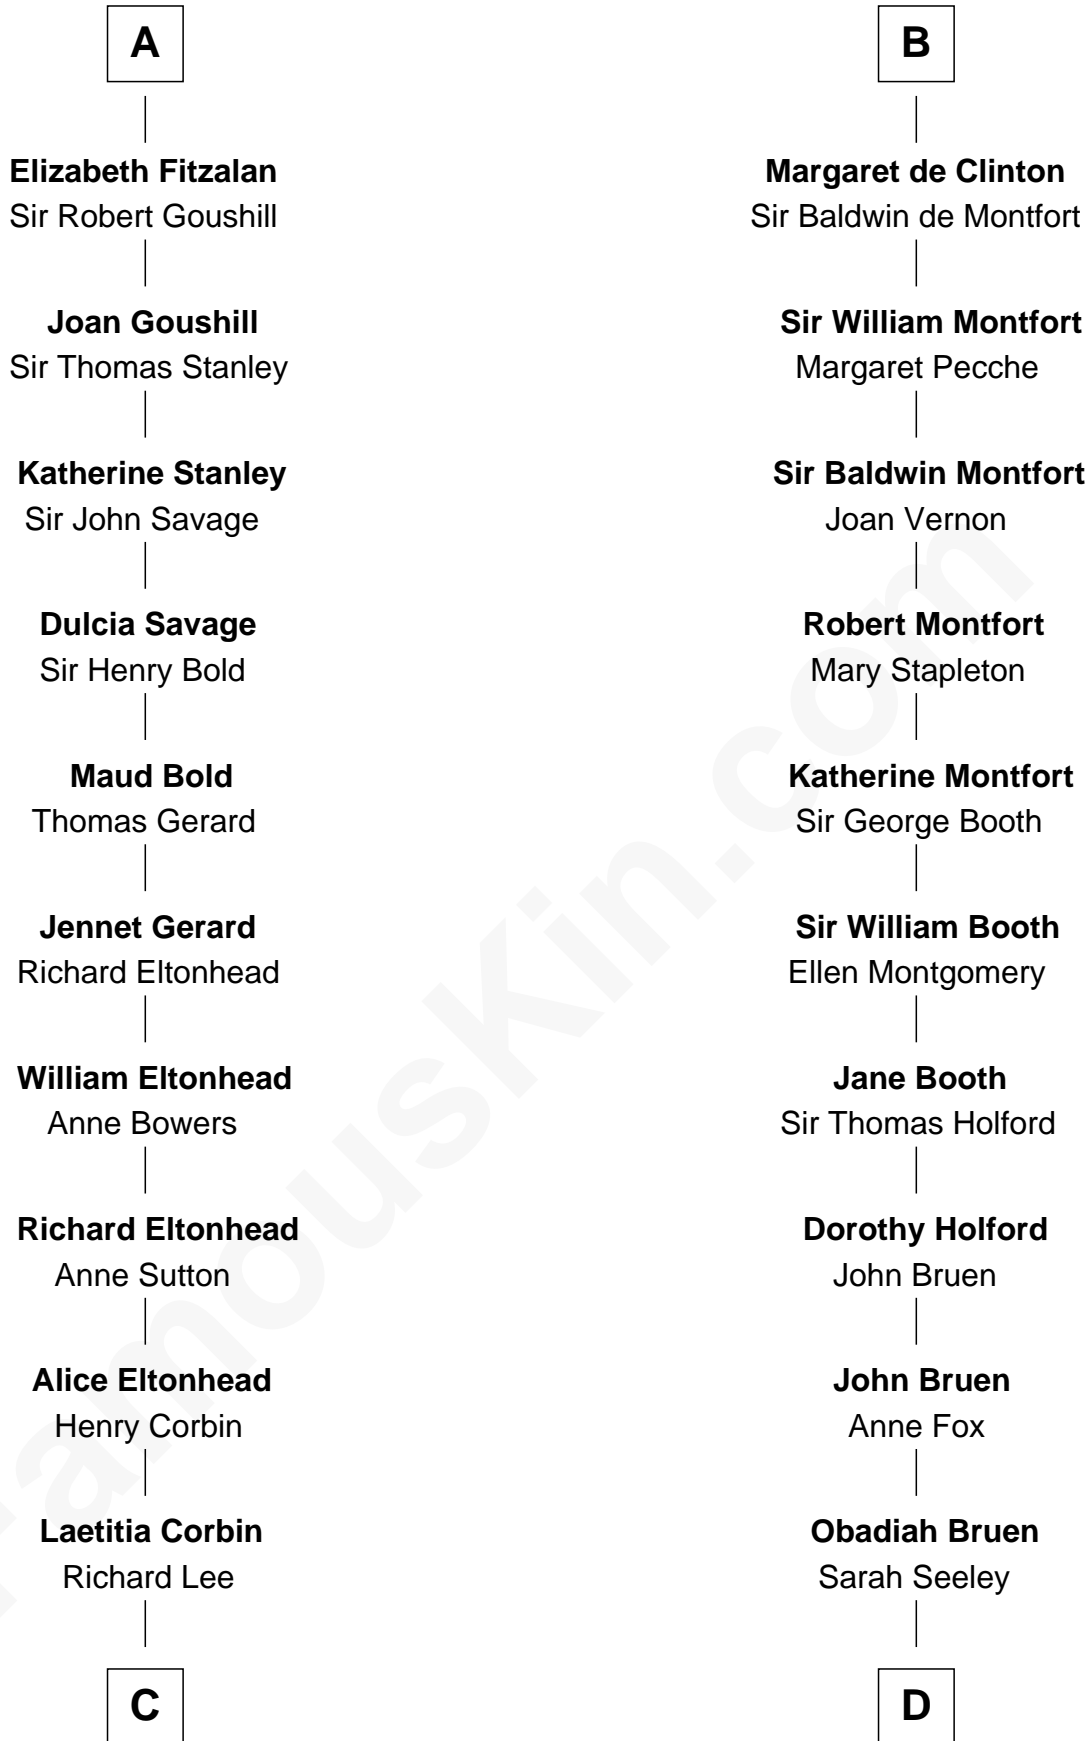

FamousKin.com Relationship Chart of

Fitzhugh Lee

40th Governor of Virginia

21st cousin of

Abraham Baldwin

Signer of the U.S. Constitution

Richard de Clare

Aoife MacMurrough

C

Henry Lee
Mary Bland

Col. Henry Lee
Lucy Grymes

Maj. Gen. Henry Lee
Anne Hill Carter

Sydney Smith Lee
Anna Maria Mason

Fitzhugh Lee
40th Governor of Virginia

D

Mary Bruen
John Baldwin

Abigail Baldwin
Samuel Baldwin

Timothy Baldwin
Bathsheba Stone

Michael Baldwin
Lucy Dudley

Abraham Baldwin
Signer of the U.S. Constitution