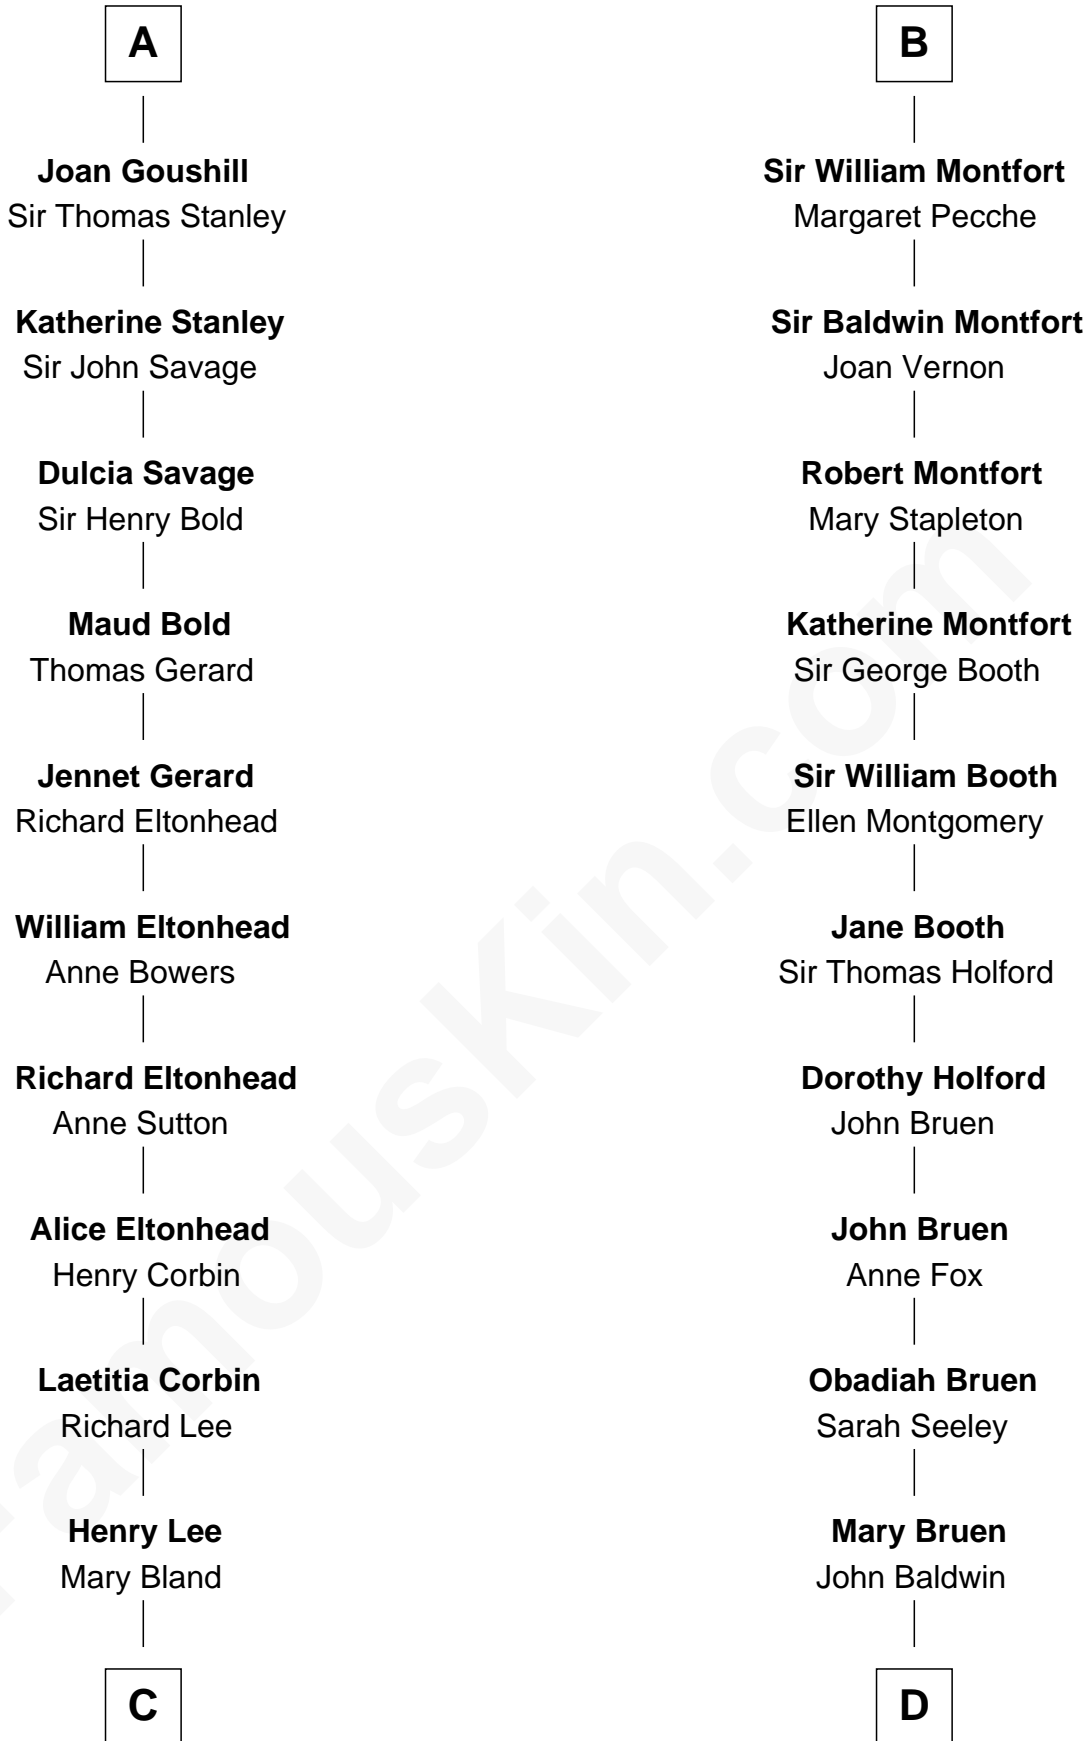

## Relationship Chart of

### Fitzhugh Lee

40th Governor of Virginia

20th cousin of

### Abraham Baldwin

Signer of the U.S. Constitution

**C**

**Col. Henry Lee**

Lucy Grymes

**Maj. Gen. Henry Lee**

Anne Hill Carter

**Sydney Smith Lee**

Anna Maria Mason

**Fitzhugh Lee**

*40th Governor of Virginia*

**D**

**Abigail Baldwin**

Samuel Baldwin

**Timothy Baldwin**

Bathsheba Stone