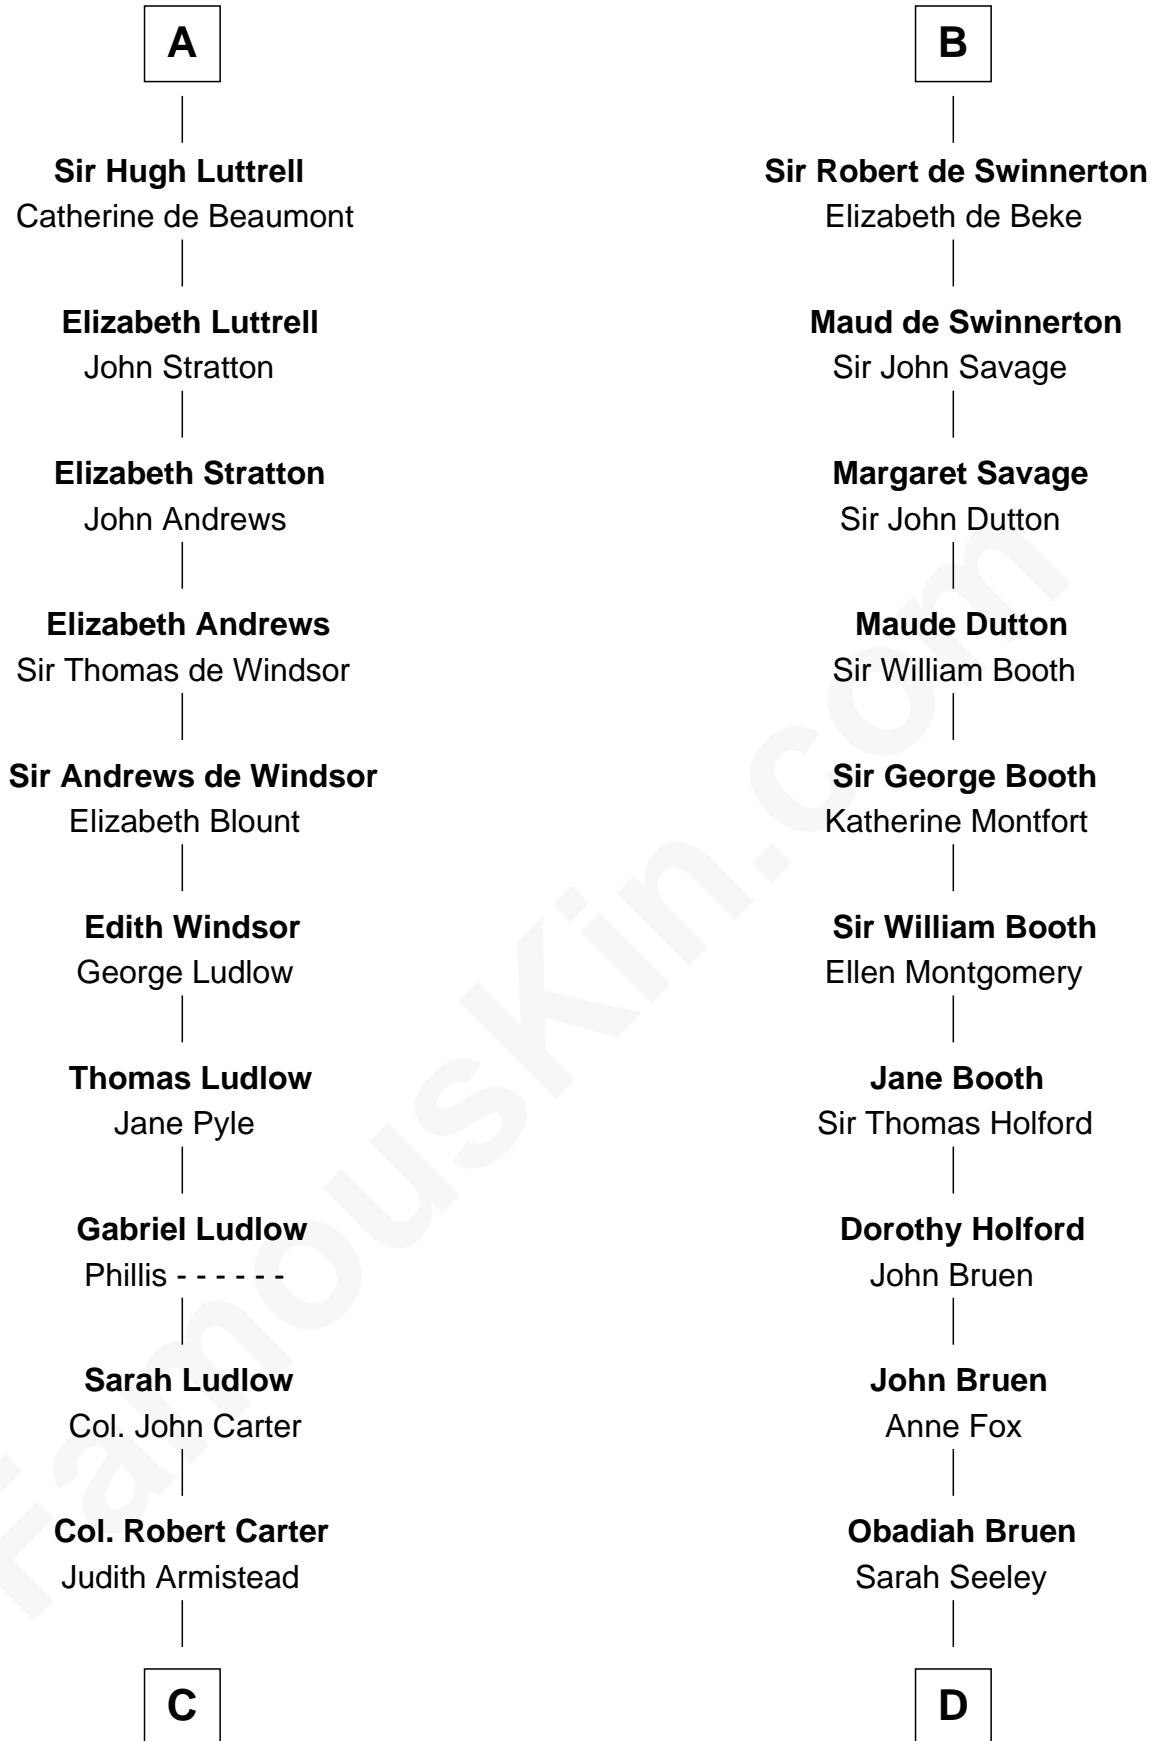

FamousKin.com Relationship Chart of

Fitzhugh Lee

40th Governor of Virginia

21st cousin of

Abraham Baldwin

Signer of the U.S. Constitution

Robert de Quincy

Orabel FitzNess

Margaret de Beaumont

Sir Roger de Quincy

Helen of Galloway

Ellen de Quincy

Alan la Zouche

Sir Roger la Zouche

Ela Longespee

Sir Alan la Zouche

Eleanor de Segrave

Maude la Zouche

Sir Robert de Holland

Maude de Holland

Sir Thomas de Swinnerton

B

C

John Carter
Elizabeth Hill