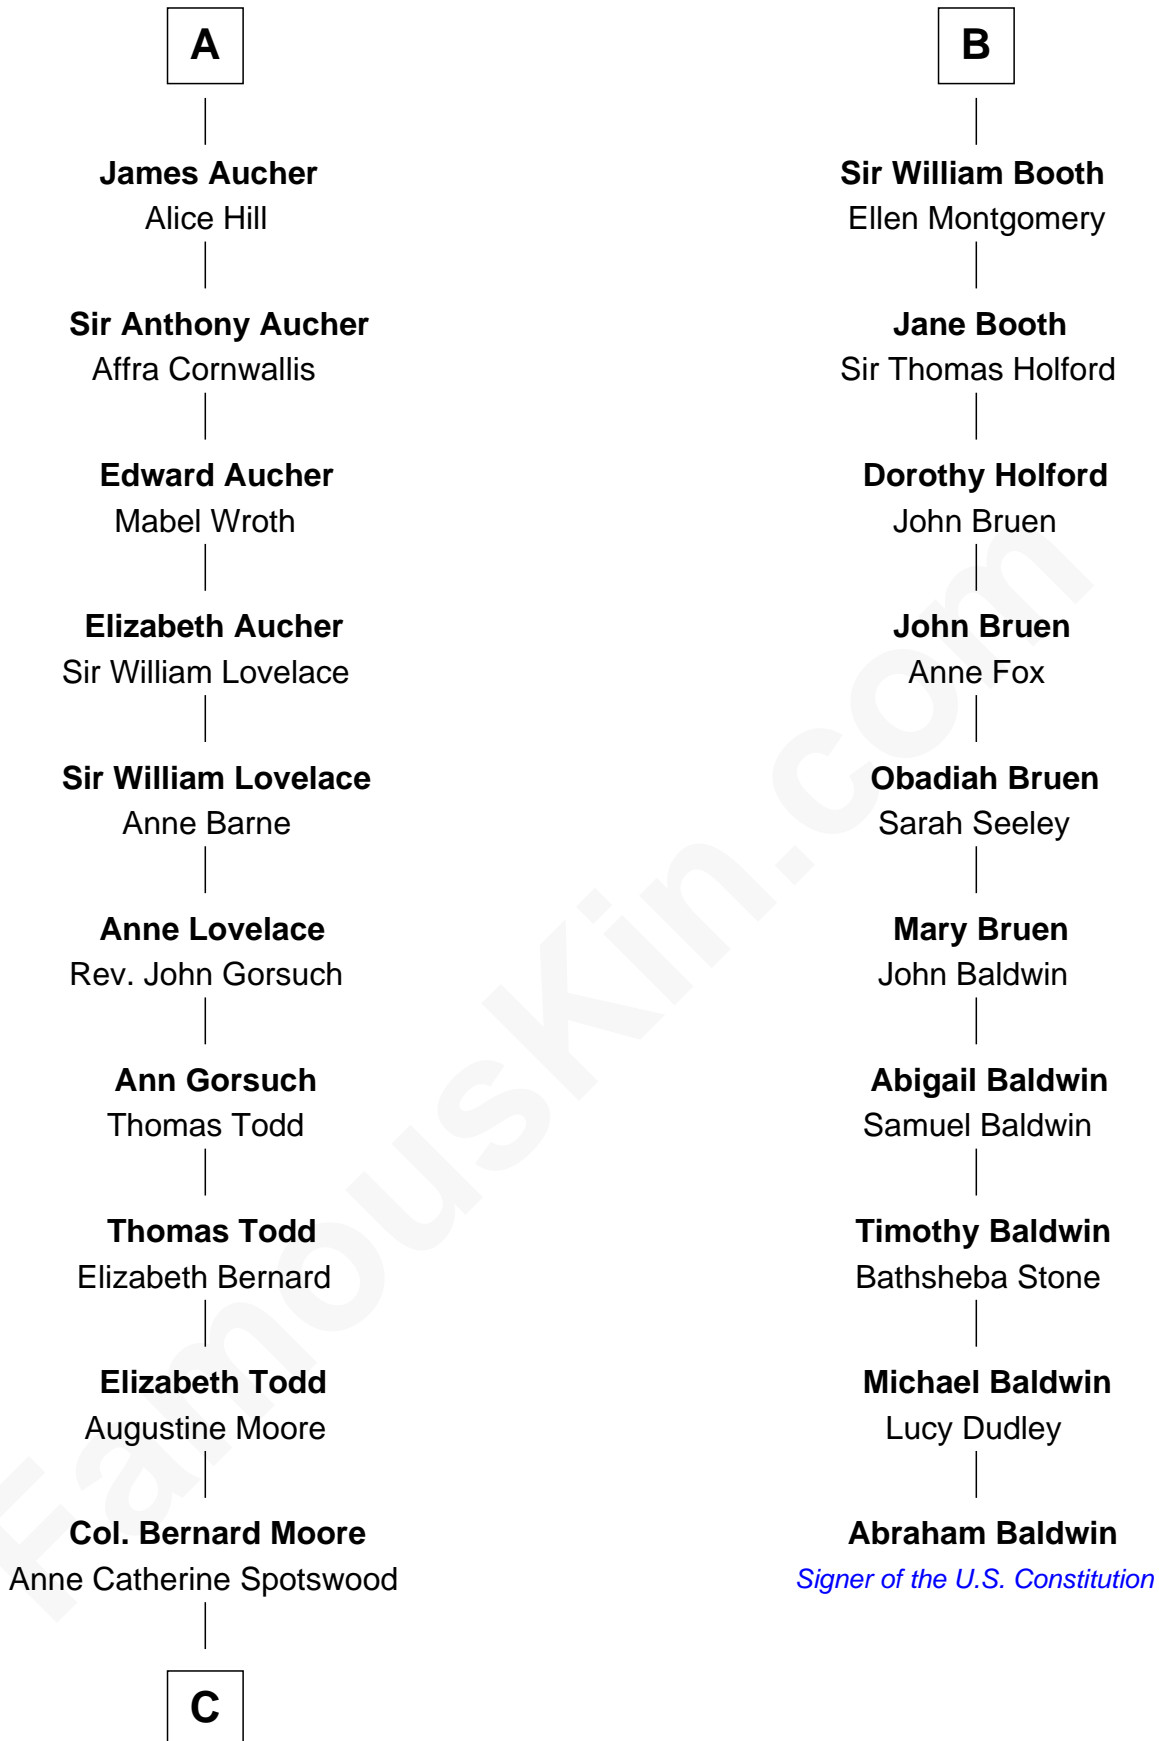

FamousKin.com

Relationship Chart of Fitzhugh Lee

40th Governor of Virginia

16th cousin 4 times removed of

Abraham Baldwin

Signer of the U.S. Constitution

Geoffrey de Say
Idonea de Leyburn

Juliane de Say
Sir Roger de Northwode

John de Northwode
Joan Hert

Juliana de Northwode
John Digge

Elizabeth Digge
Henry Aucher

Henry Aucher
Joan St. Leger

Henry Aucher
Isabella Boleyn

John Aucher
Margaret Church

A

Sir Geoffrey de Say
Maud de Beauchamp

Idonea de Say
Sir John de Clinton

Margaret de Clinton
Sir Baldwin de Montfort

Sir William Montfort
Margaret Pecche

Sir Baldwin Montfort
Joan Vernon

Robert Montfort
Mary Stapleton

Katherine Montfort
Sir George Booth

B

C

—
Anne Butler Moore

Charles Carter

—
Anne Hill Carter

Maj. Gen. Henry Lee

—
Sydney Smith Lee

Anna Maria Mason