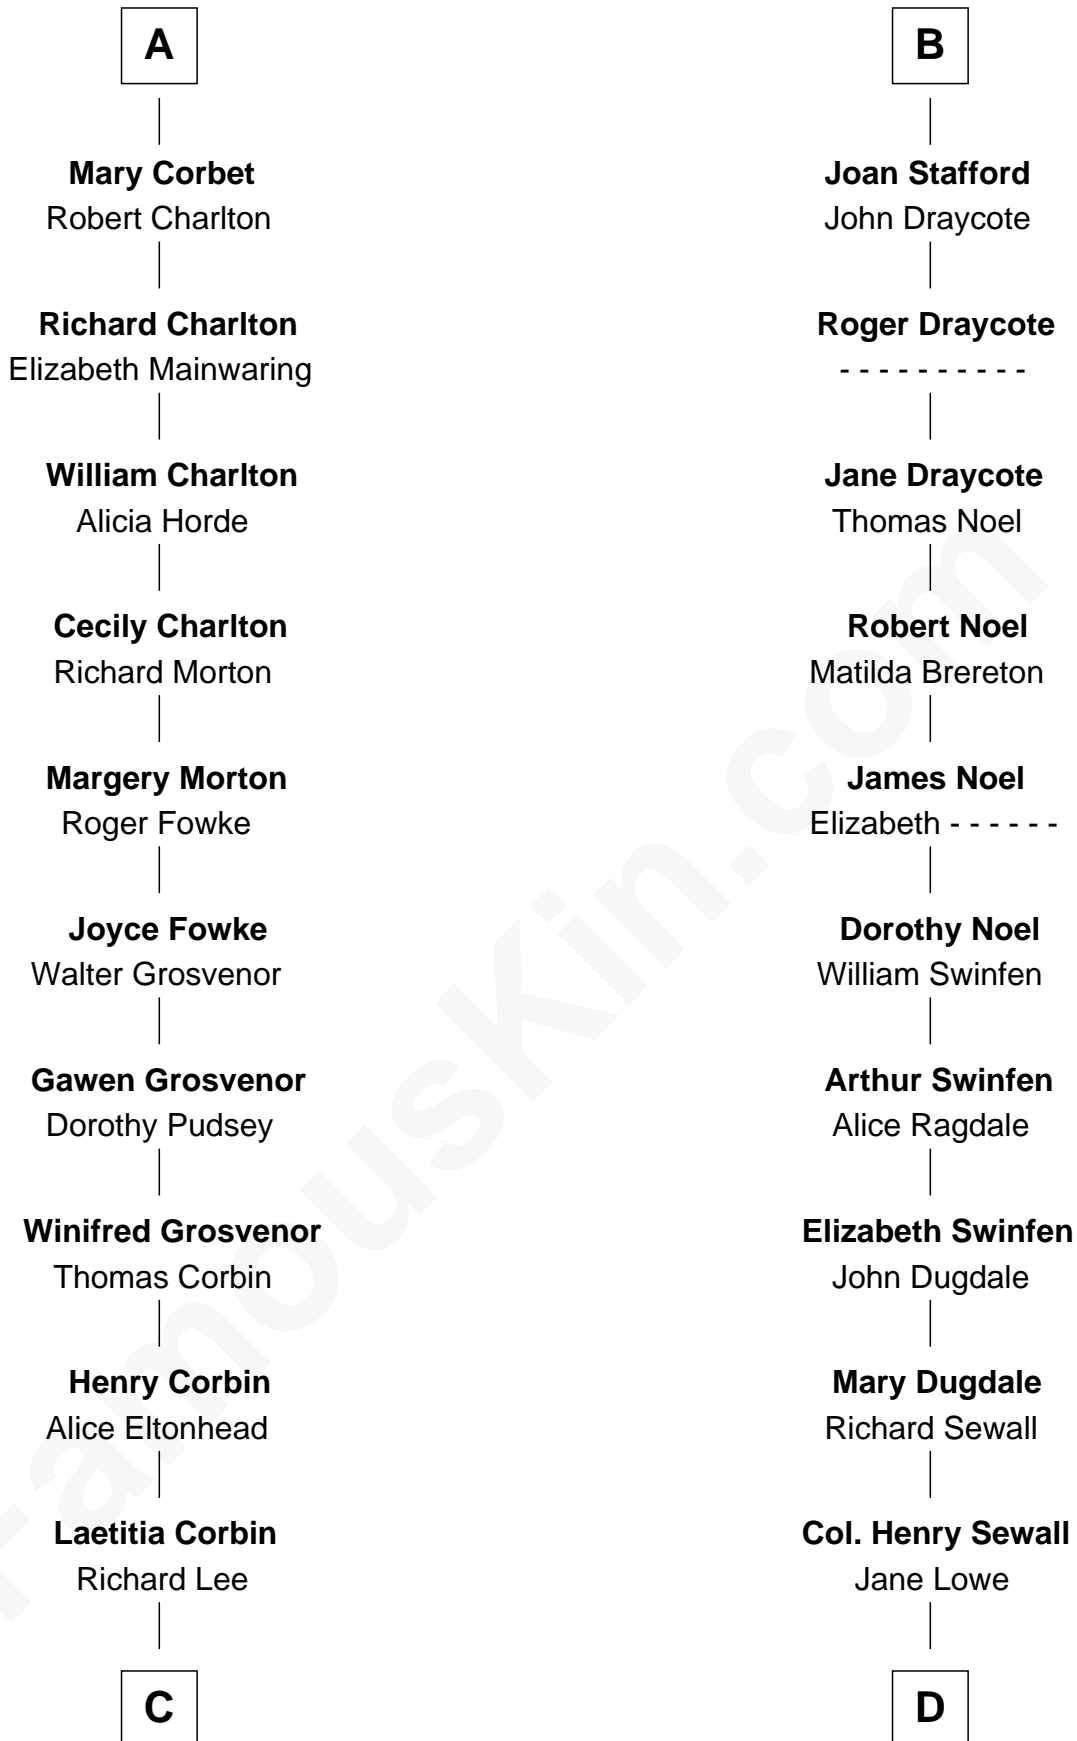

FamousKin.com

Relationship Chart of

Fitzhugh Lee

40th Governor of Virginia

20th cousin 1 time removed of

Charles Carroll

Signer of the Declaration of Independence

John de Somery

Margaret Basset

Edmund de Stafford

Ralph de Stafford

Katherine de Hastang

Margaret Stafford

Sir John Stafford

B

C