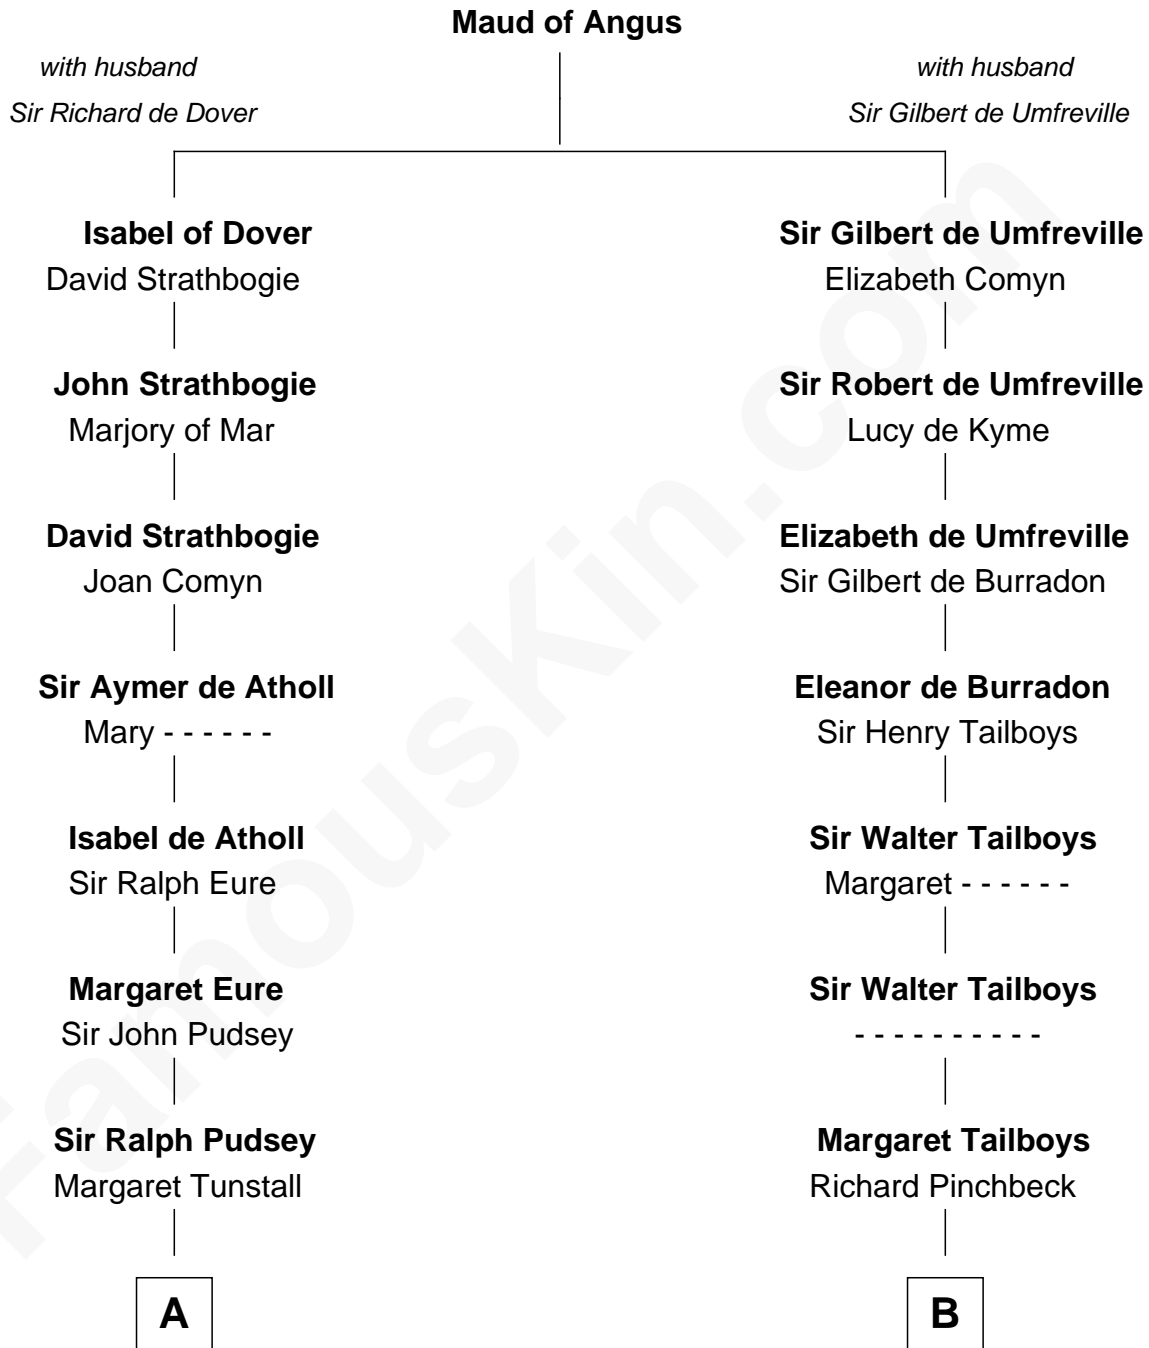

## Relationship Chart of

### Fitzhugh Lee

40th Governor of Virginia

17th cousin 4 times removed of

**Charles Carroll**

Signer of the Declaration of Independence

*Signer of Declaration of Independence*

**C**

Henry Lee  
Mary Bland