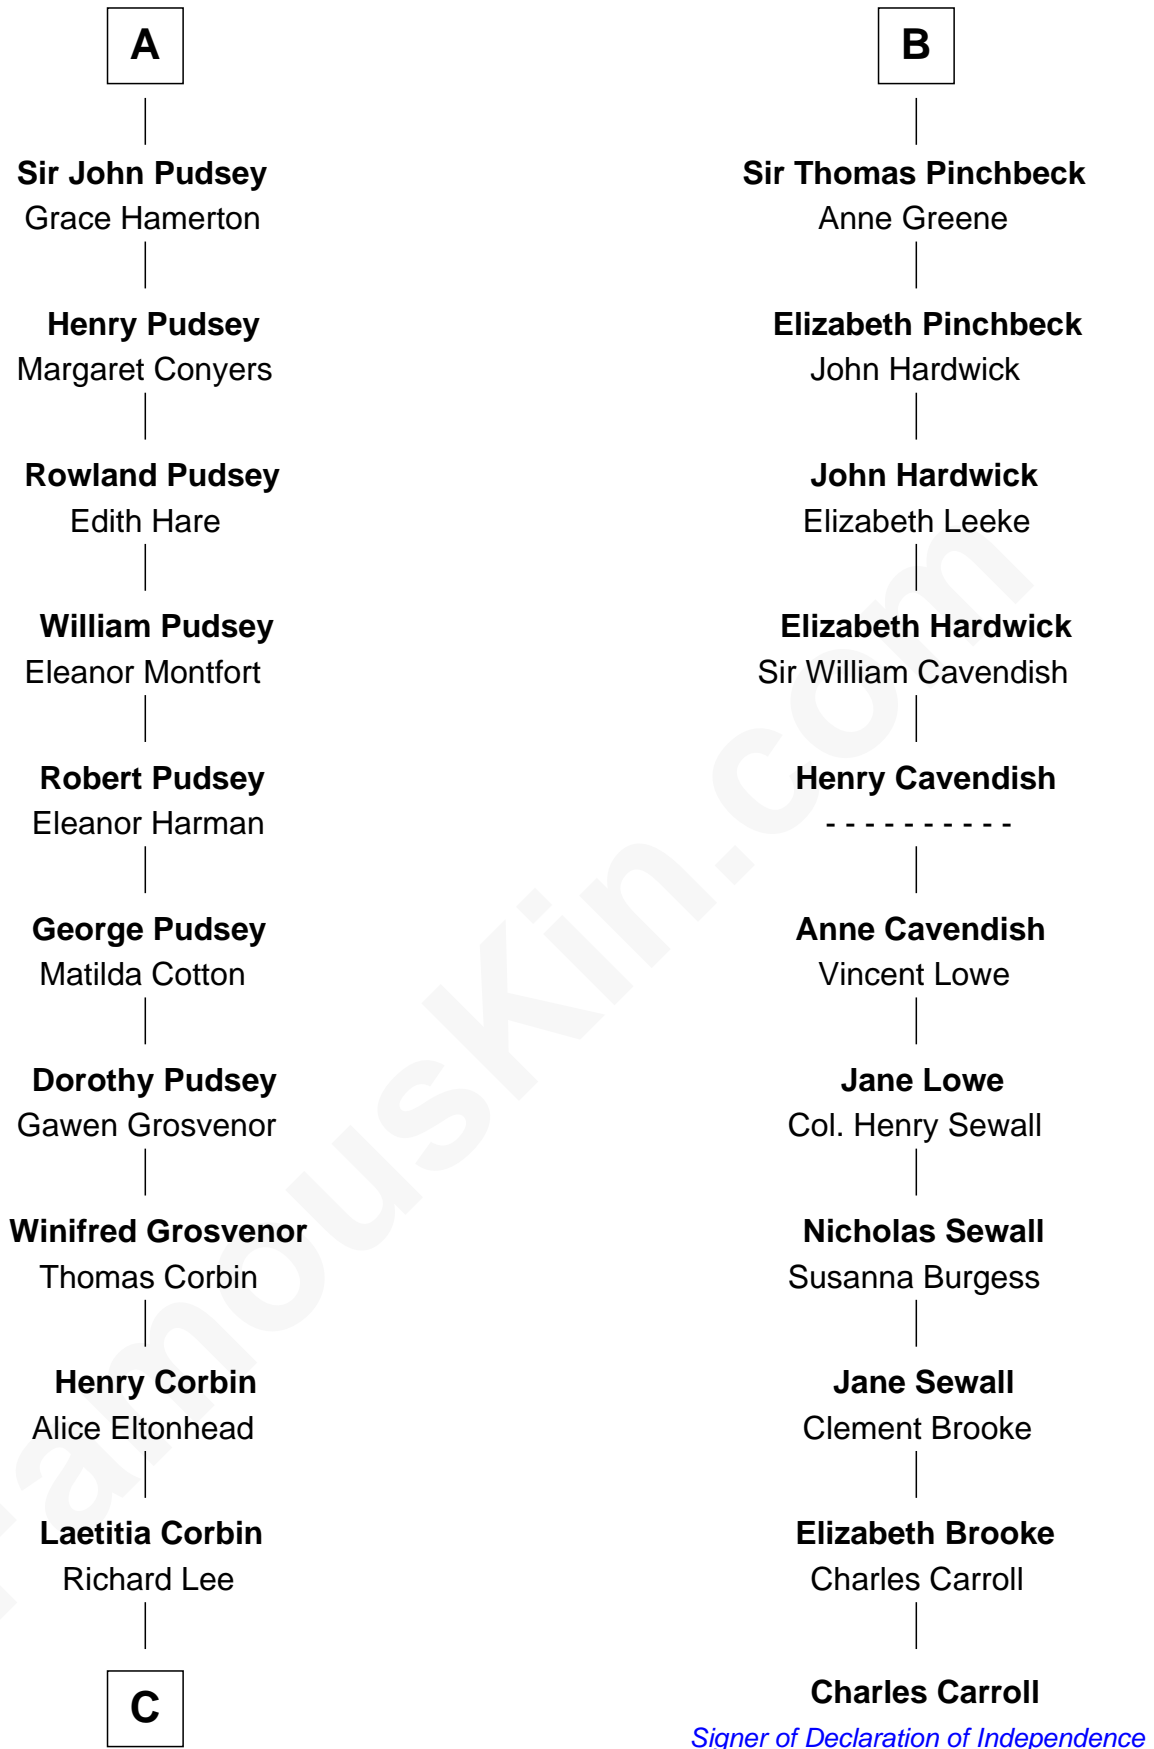

## Relationship Chart of

### Fitzhugh Lee

40th Governor of Virginia

17th cousin 4 times removed of

**Charles Carroll**

Signer of the Declaration of Independence

*Signer of Declaration of Independence*

**C**

Henry Lee  
Mary Bland