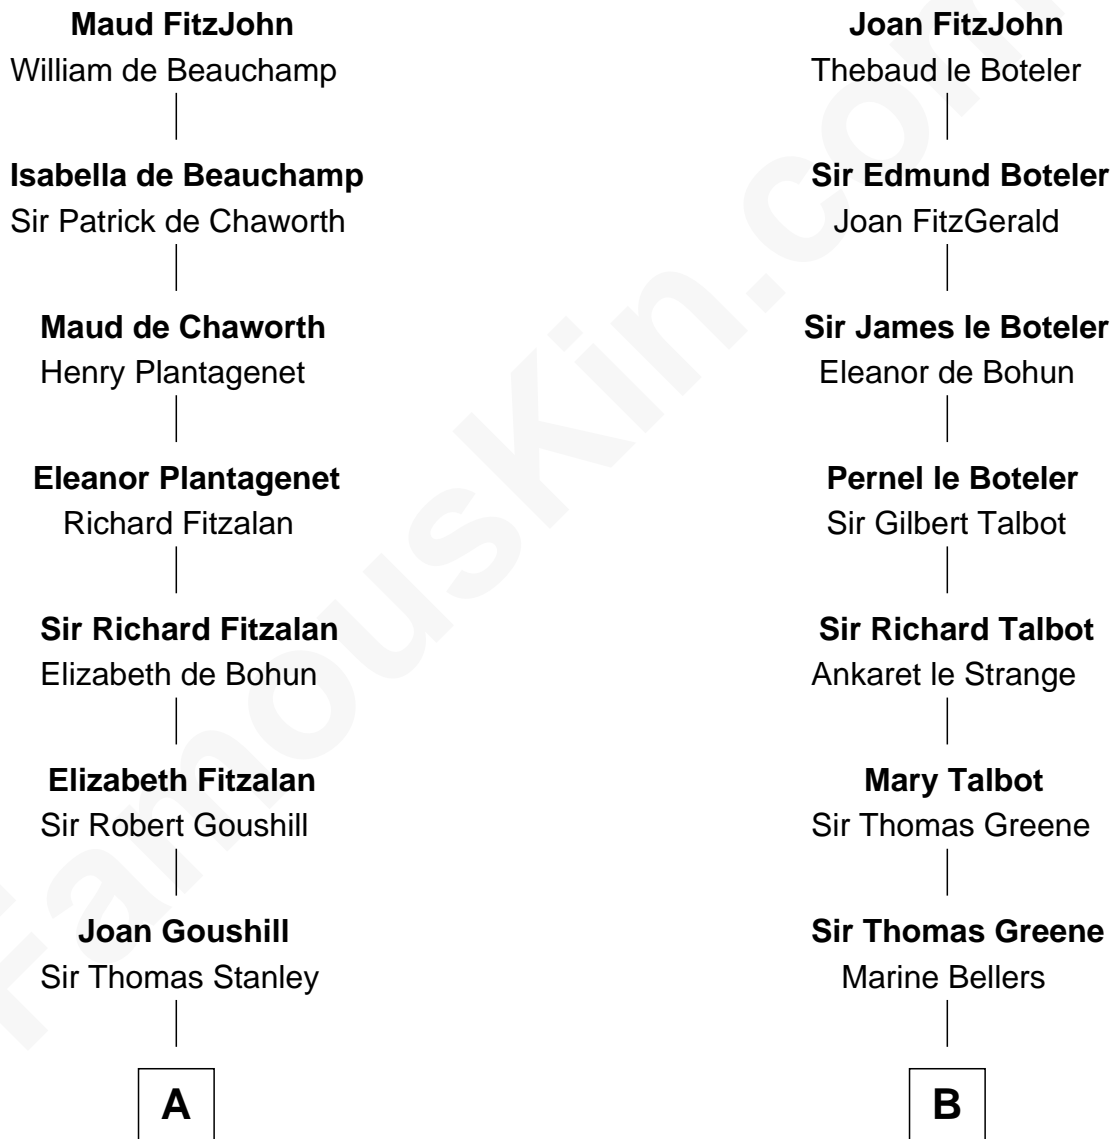

FamousKin.com

Relationship Chart of

Fitzhugh Lee

40th Governor of Virginia

17th cousin 2 times removed of

Charles Carroll

Signer of the Declaration of Independence

Sir John FitzGeoffrey

Isabel le Bigod

C

—
Maj. Gen. Henry Lee

Anne Hill Carter

—
Sydney Smith Lee

Anna Maria Mason

—
Fitzhugh Lee

40th Governor of Virginia