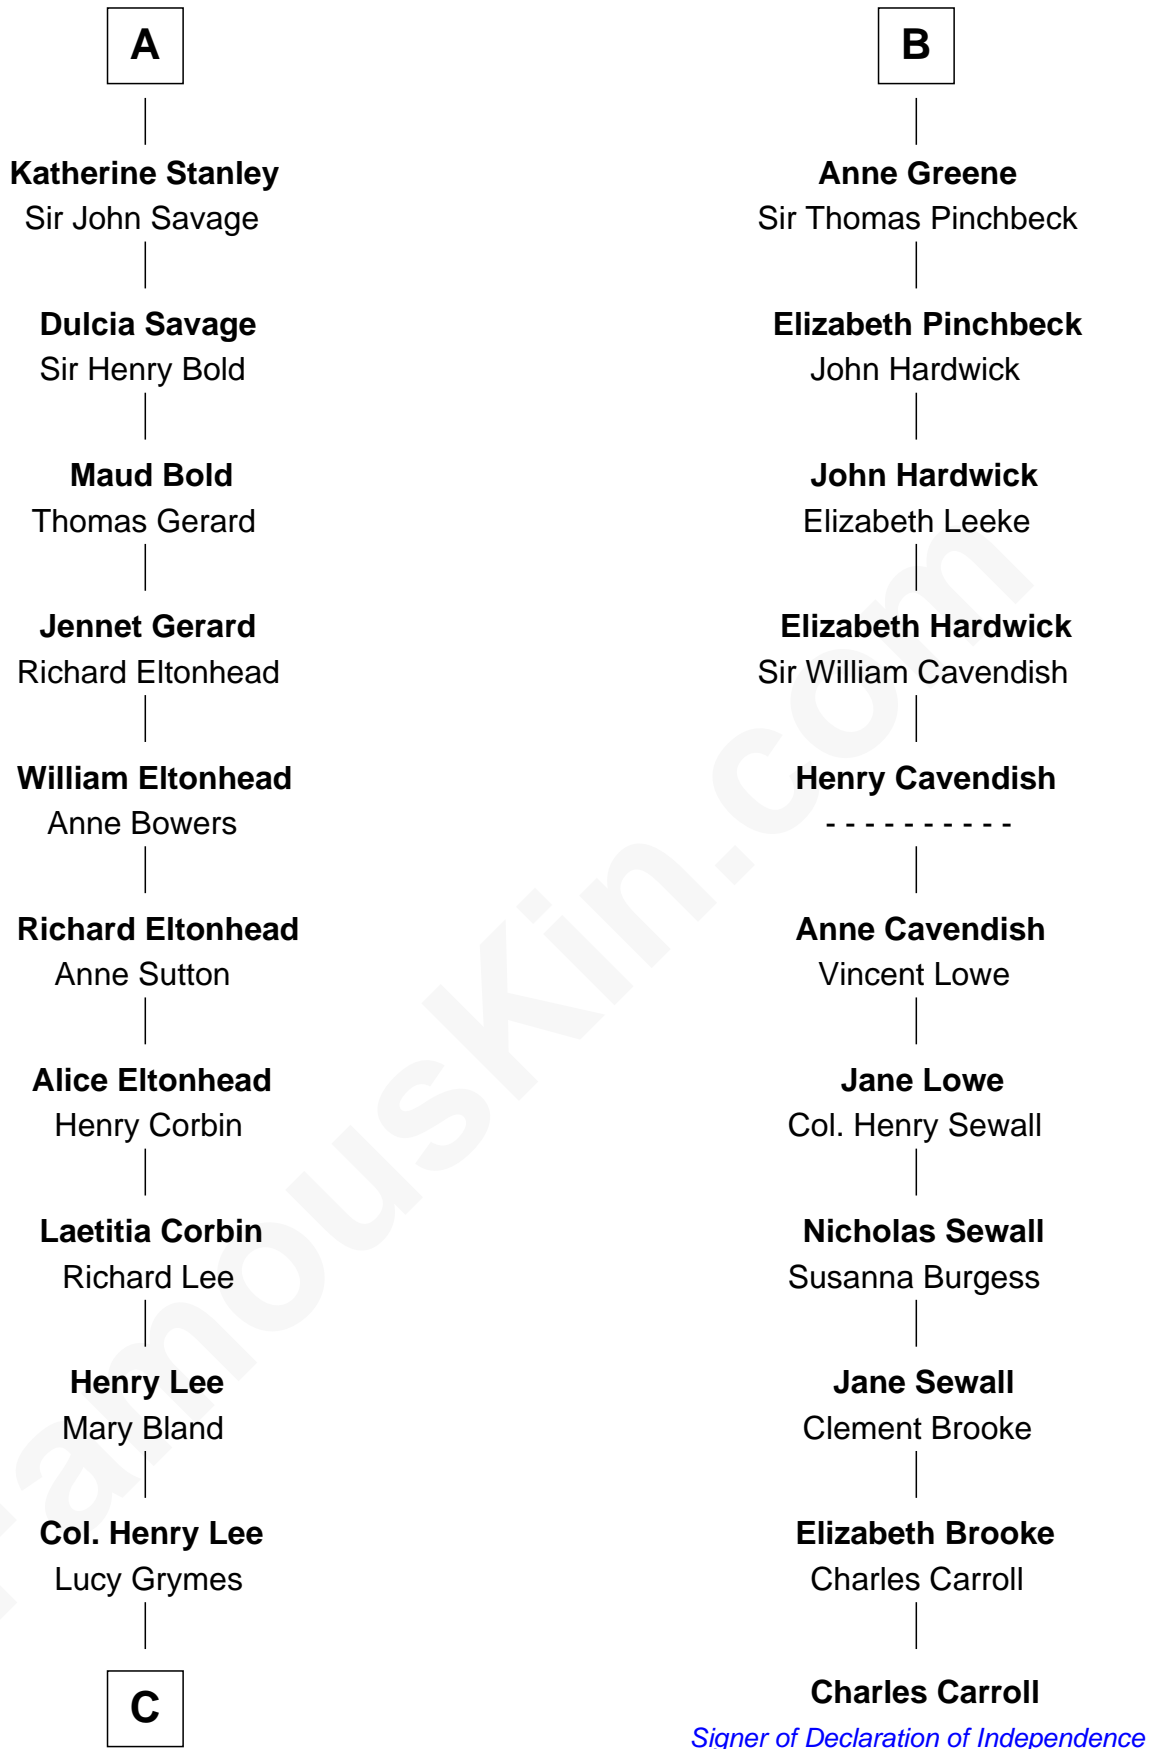

FamousKin.com

Relationship Chart of

Fitzhugh Lee

40th Governor of Virginia

17th cousin 2 times removed of

Charles Carroll

Signer of the Declaration of Independence

Sir John FitzGeoffrey

Isabel le Bigod

C

—
Maj. Gen. Henry Lee

Anne Hill Carter

—
Sydney Smith Lee

Anna Maria Mason

—
Fitzhugh Lee

40th Governor of Virginia