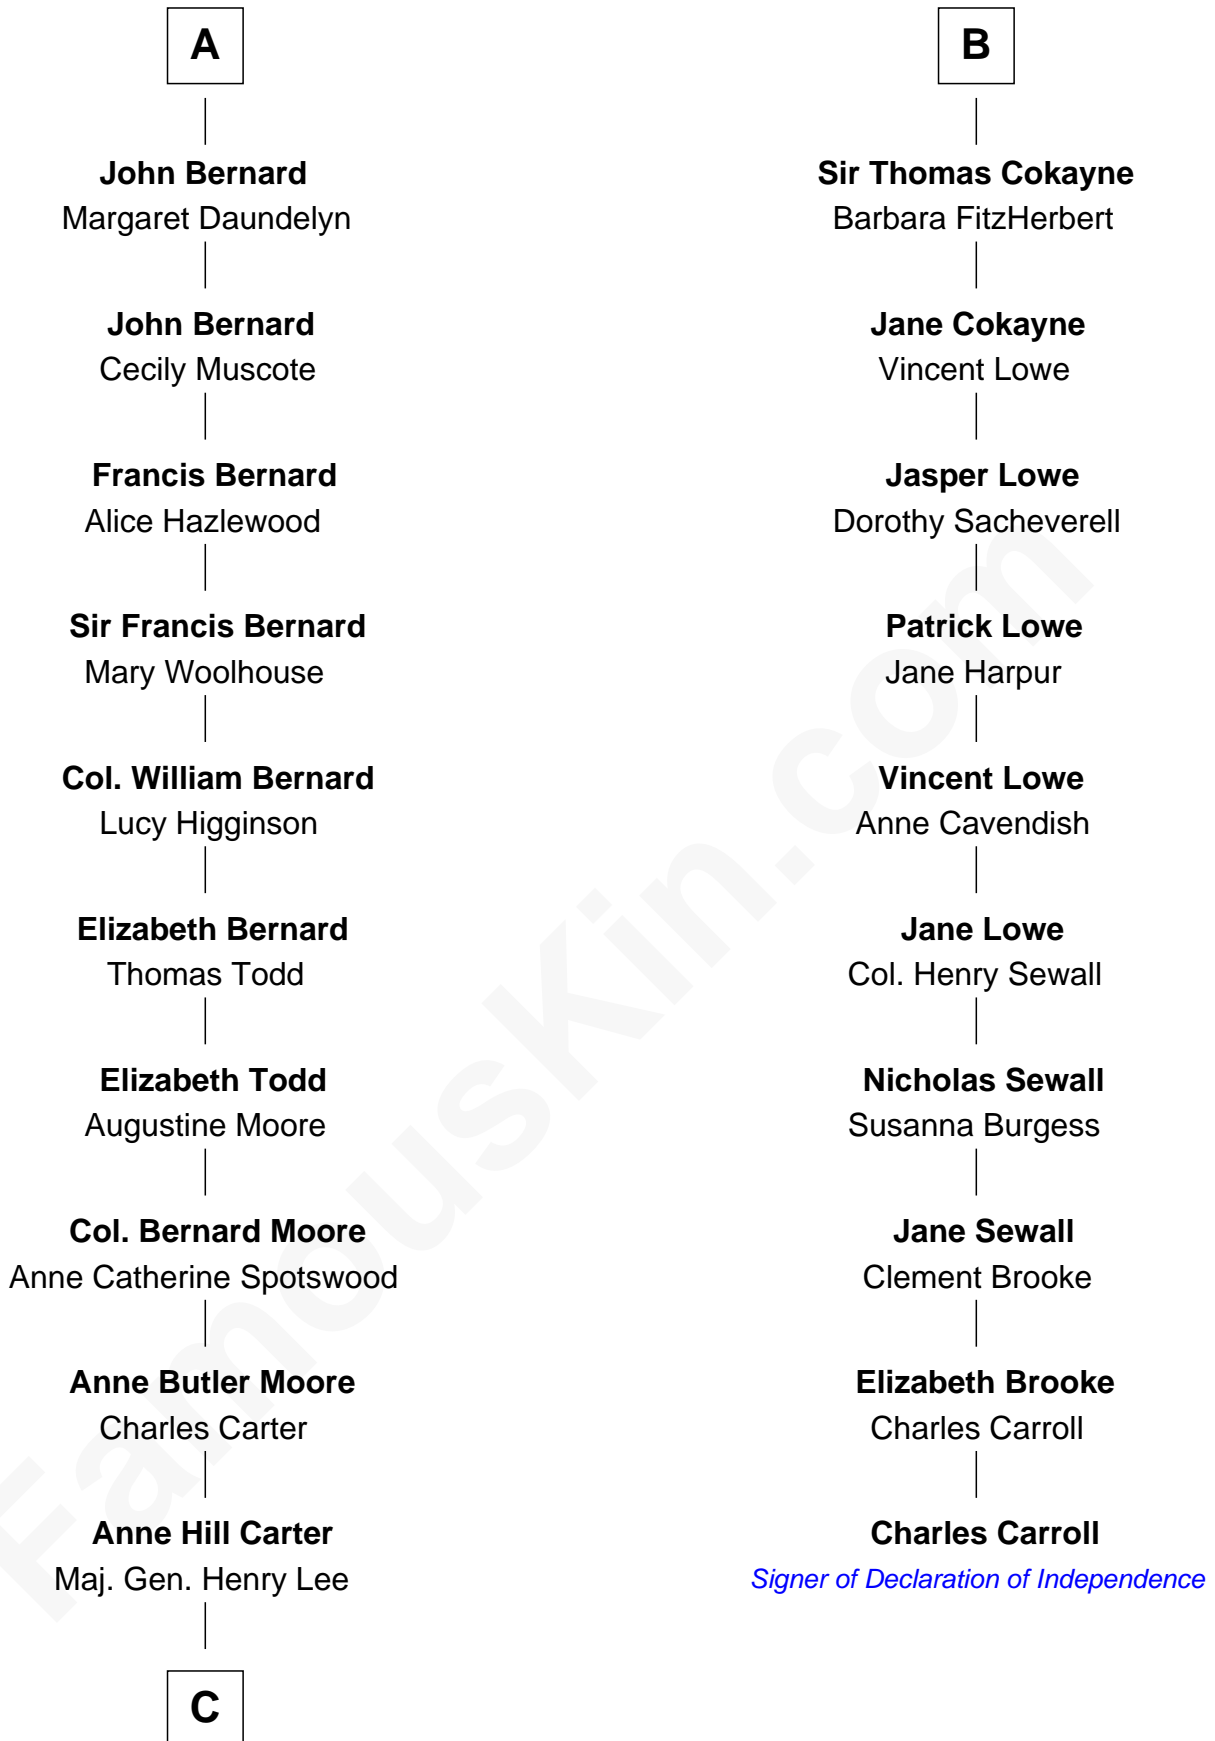

FamousKin.com

Relationship Chart of

Fitzhugh Lee

40th Governor of Virginia

16th cousin 2 times removed of

Charles Carroll

Signer of the Declaration of Independence

Sir Robert de Ros

Isabel de Aubeney

C

—
Sydney Smith Lee

Anna Maria Mason

—
Fitzhugh Lee

40th Governor of Virginia

FamousKin.com